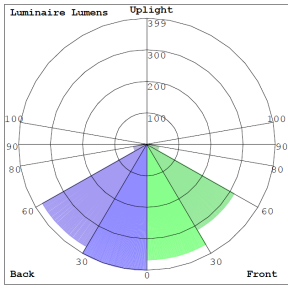

Photometrics: FLV12-6W

BUG Rating: B1-U1-G0