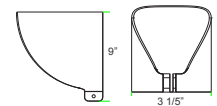

FL-SH1
9" x 3 1/5"

Example:

1. FLV12-6W-30K-D-KN (FOR FLV12 6W 30K FIXTURE 12V)
2. FLV12-6W-30K-D-KN (FOR FLV12 6W 30K FIXTURE 12V)
   FL-SH1 (Fits FLD2-15W, FLV12-6W)

WESTGATE

Phone: (877) 805-2252 | Fax: (877) 805-2252
www.westgatemfg.com