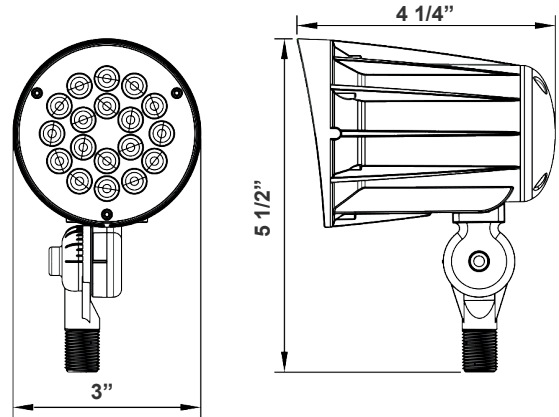

# FLV12 SERIES OUTDOOR LIGHTING

FLV12-6W-30K  
FLV12-6W-50K

Selection:

Customer Name: \_\_\_\_\_

Project Name: \_\_\_\_\_

Note: \_\_\_\_\_

Type: \_\_\_\_\_

5 1/2" (H) x 3" (W) x 4 1/4" (D)