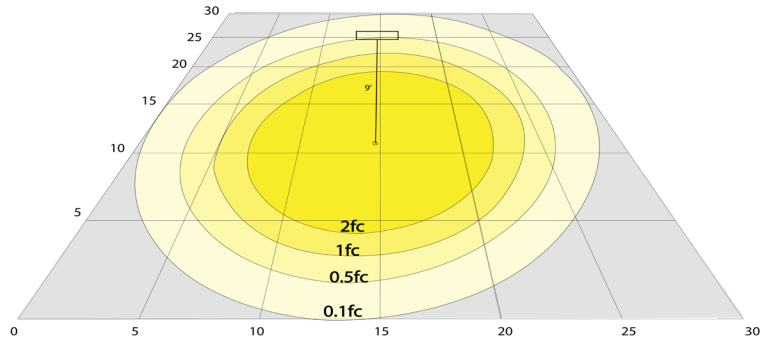

6W 3000K, Area 30'x 30' Mounting Height: 9'