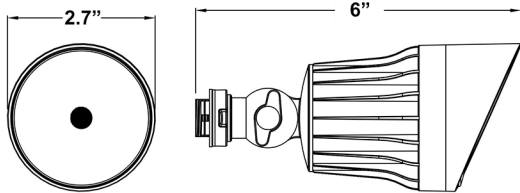

Weatherproof LED Round Flood Heads

6"(L) x 2 4/5"(H) x 3 1/5"(W)

6"(L) x 2 4/5"(H) x 3 1/5"(W)

Wattage

10W

Voltage Input

100-130VAC 50/60Hz

Efficacy

95 LM/W

Finish

Die-Cast Aluminum with Powder Coat Finish
White Reflector
Dark Bronze / White

Beam Angles

Color Temperatures

Features

Catalog No.	Fig.	Catalog No.	Fig.
FLS-10W-30K-BR	A.	FLS-10W-30K-WH	B.
FLS-10W-50K-BR	A.	FLS-10W-50K-WH	B.