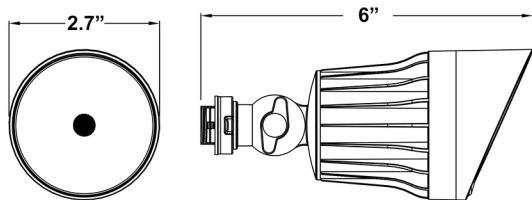

Weatherproof LED Round Flood Heads

6"(L) x 2 4/5"(H) x 3 1/5"(W)

6"(L) x 2 4/5"(H) x 3 1/5"(W)

Wattage

10W

Voltage Input

100-130VAC 50/60Hz

Efficacy

95 LM/W

Finish

Die-Cast Aluminum with Powder Coat Finish
White Reflector
Dark Bronze / White

Beam Angles

Color Temperatures

Features

Catalog No.	Fig.	Catalog No.	Fig.
FLS-10W-30K-BR	A.	FLS-10W-30K-WH	B.
FLS-10W-50K-BR	A.	FLS-10W-50K-WH	B.