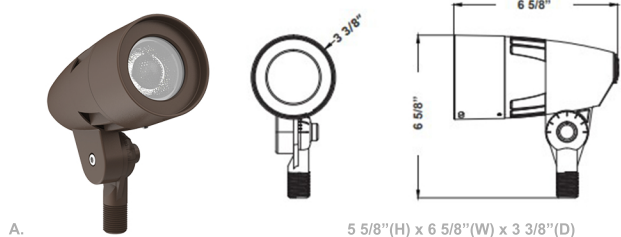

# Power CCT & Beam Angle Adjustable Flood Lights

**Wattage**  
5W / 10W / 15W / 20W / 30W

**Voltage Input**  
120-277V

**Dimmable**  
0-10V Dimming

**Finish**  
Die-cast Aluminum Housing with Powder Coat Finish  
Bronze / Black

**Beam Angles**  
 25° - 65°

**Color Temperatures**  
 3000K 4000K 5000K

**Features**

**Adjustable**  
 **Beam Adjustable**  
25°-65° Rotating Lens

Catalog No.	Fig.
FLDXPRO-SM-5-15W-MCTPB-BR	A.
FLDXPRO-SM-5-15W-MCTPB-BK	B.
FLDXPRO-MD-10-30W-MCTPB-BR	C.
FLDXPRO-MD-10-30W-MCTPB-BK	D.