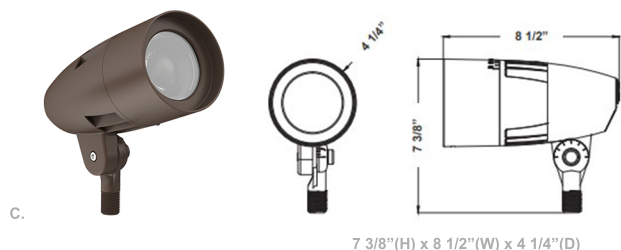

# Power CCT & Beam Angle Adjustable Flood Lights

**Wattage**  
5W / 10W / 15W / 20W / 30W

**Voltage Input**  
120-277V

**Dimmable**  
0-10V Dimming

**Finish**  
Die-cast Aluminum Housing with Powder Coat Finish  
Bronze / Black

**Beam Angles**  
 25° - 65°

**Color Temperatures**  
 3000K 4000K 5000K

**Features**

**Adjustable**  
 **Beam Adjustable**  
25°-65° Rotating Lens

Catalog No.	Fig.
FLDXPRO-SM-5-15W-MCTPB-BR	A.
FLDXPRO-SM-5-15W-MCTPB-BK	B.
FLDXPRO-MD-10-30W-MCTPB-BR	C.
FLDXPRO-MD-10-30W-MCTPB-BK	D.