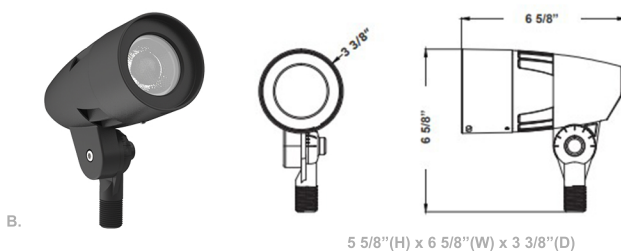

# Power CCT & Beam Angle Adjustable Flood Lights

**Wattage**  
5W / 10W / 15W / 20W / 30W

**Voltage Input**  
120-277V

**Dimmable**  
0-10V Dimming

**Finish**  
Die-cast Aluminum Housing with Powder Coat Finish  
Bronze / Black

**Beam Angles**  
 25° - 65°

**Color Temperatures**  
 3000K 4000K 5000K

**Features**

**Adjustable**  
 **Beam Adjustable**  
25°-65° Rotating Lens

Catalog No.	Fig.
FLDXPRO-SM-5-15W-MCTPB-BR	A.
FLDXPRO-SM-5-15W-MCTPB-BK	B.
FLDXPRO-MD-10-30W-MCTPB-BR	C.
FLDXPRO-MD-10-30W-MCTPB-BK	D.