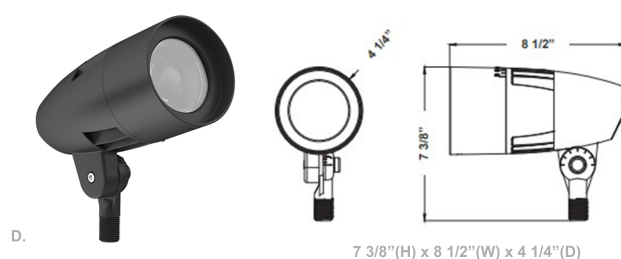

# Power CCT & Beam Angle Adjustable Flood Lights

**Wattage**  
5W / 10W / 15W / 20W / 30W

**Voltage Input**  
120-277V

**Dimmable**  
0-10V Dimming

**Finish**  
Die-cast Aluminum Housing with Powder Coat Finish  
Bronze / Black

**Beam Angles**  
 25° - 65°

**Color Temperatures**  
 3000K 4000K 5000K

**Features**

**Adjustable**  
 **Beam Adjustable**  
25°-65° Rotating Lens

Catalog No.	Fig.
FLDXPRO-SM-5-15W-MCTPB-BR	A.
FLDXPRO-SM-5-15W-MCTPB-BK	B.
FLDXPRO-MD-10-30W-MCTPB-BR	C.
FLDXPRO-MD-10-30W-MCTPB-BK	D.