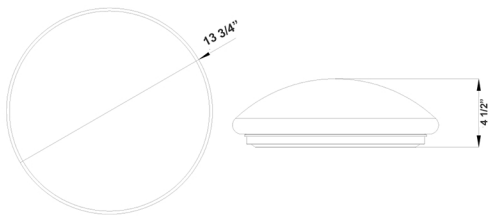

## LED 5CCT Cloud Fixtures

A.

11" (W) x 3 1/2" (H)

B.

13 3/4" (W) x 4 1/2" (H)

**Wattage**

16W / 24W

**Voltage Input**120V AC  
60Hz**Efficacy**

75 LPW

**Dimming**Dimmable Down to 10% Using Standard TRIAC  
LED Dimmer**Finish**White Translucent Acrylic Lens  
Spun Stainless Steel  
Brushed Nickel Finish**Color Temperatures****Features**
**Factory-Installed Options**