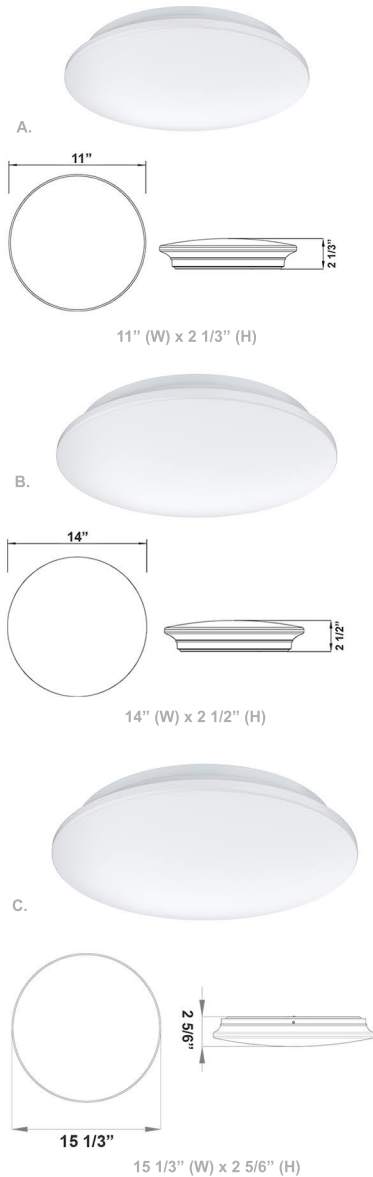

LED 5CCT Cloud Fixtures

**Wattage**

20W

Voltage Input120V AC
60Hz**Efficacy**

75 LPW

DimmingDimmable Down to 10% Using Standard TRIAC
LED Dimmer**Finish**White Translucent Acrylic Lens
Spun Stainless Steel
Brushed Nickel Finish**Color Temperatures****Features****Factory-Installed Options**

Catalog No.	Fig.	Watts	EM Option	Description	Photocell	Description	Paint	Sensor	Description
FCRB-11HL-MCT5	A.	FCR-11	OPT-EM-FCR11	INTERNAL	OPT-PC-FM	BUTTON W/ AUXILIARY BASE	N/A	OPT-SEN-2US INTERNAL FOR ALL MODELS	ULTRASONIC BI-LEVEL DIMMING (REMOTE NOT NEEDED)
FCRB-14-MCT5	B.	FCR-14	OPT-EM-FCR14	INTERNAL	277V Option			OPT-SEN-2USRC	REMOTE CONTROL
FCRB-16-MCT5-SEN	C.	FCR11, FCS11HL	OPT-EM-FCS11	INTERNAL	OPT-277V-FCR-11	EXTERNAL BOX			
		FCS14	OPT-EM-FCS14	INTERNAL	OPT-277V-FCS-11	EXTERNAL BOX			
		FS13	OPT-EM-FCS13	INTERNAL	OPT-277V-FCS-11HL	EXTERNAL BOX			
					OPT-277V-FCS-13	EXTERNAL BOX			