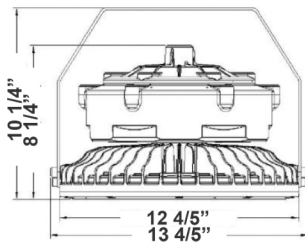

Round Flood/Highbay Lights

A.

7 2/3" (H) x 8 1/2" (W)

B.

10 1/4" (H) x 13 4/5" (W)

Wattage

30W / 60W / 100W / 150W

Voltage Input