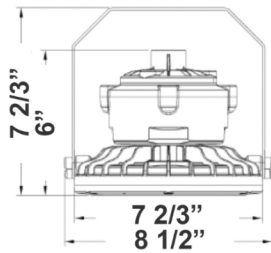

Round Flood/Highbay Lights

A.

7 2/3" (H) x 8 1/2" (W)

B.

10 1/4" (H) x 13 4/5" (W)

Wattage

30W / 60W / 100W / 150W

Voltage Input