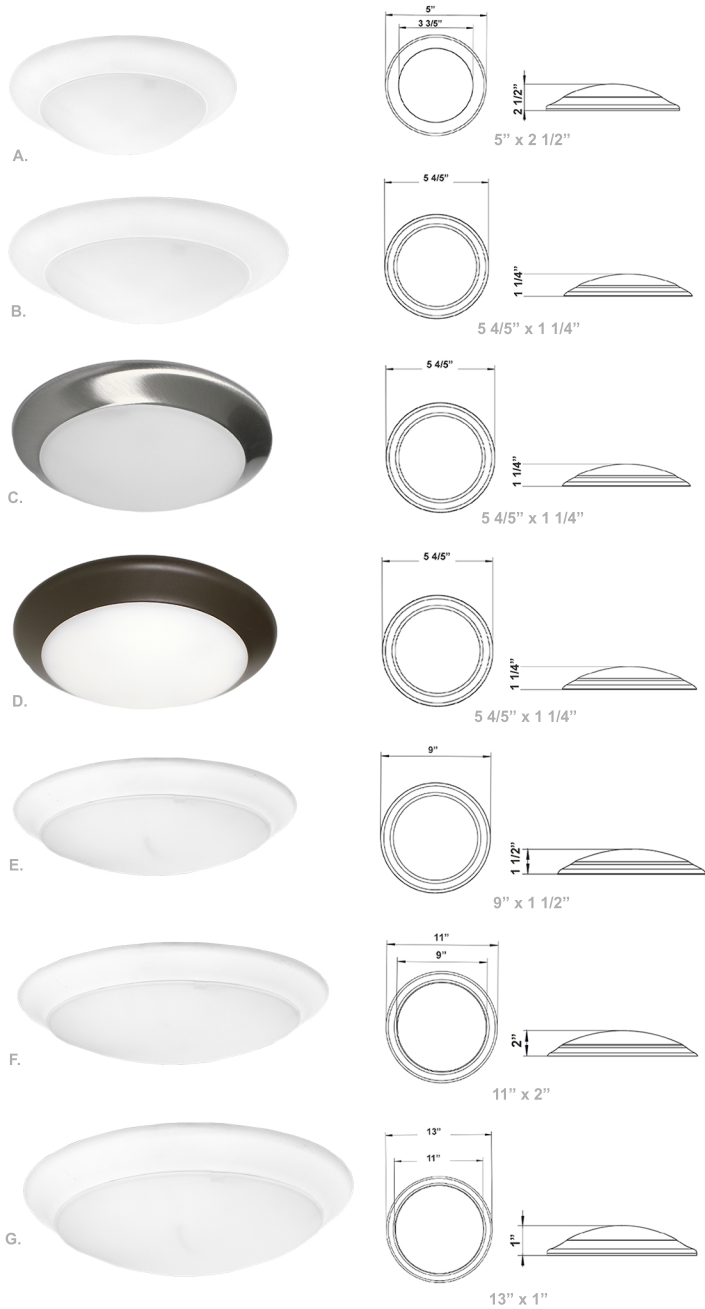

High-Performance Disc Lights

Wattage

9W / 15W

Voltage Input

120V AC

Efficacy

60-70 LPW

Dimming

Standard TRIAC LED Dimmers

Finish

Die-Cast Aluminum
White / Bronze / Brushed Nickel Finish

Color Temperatures

Features

Factory-Installed Options

Catalog No.	Fig.	Catalog No.	Fig.
DLS4-MCT	A.	DLS8-MCT	E.
DLS6-MCT	B.	DLS10-MCT	F.
DLS6-MCT-BN	C.	DLS12-MCT	G.
DLS6-MCT-BR	D.		