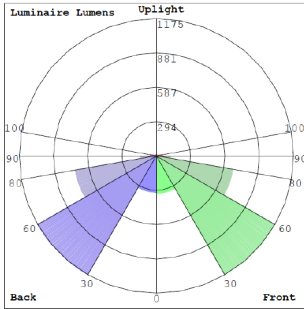

Lighting:

- MCTP: Multi-CCT and Power Switch Is In The Fixture
- Dimming: 0~10V Dimmable
- LED Type/ Brand: LUMILEDS 2835LED
- Total Lumens: 7800LM Max.
- Color Temperature: 3000K/4000K/5000K
- Color Rendering index: >70
- Beam Angle: 150°
- Lifespan: 70000 Hrs

BUD Rating: B2-U3-G2

Other Views:

Side View

Front View

Switch View

Performance Table: CXES-30-60W-MCTP-WH

MODEL NO.	Wattage	Voltage	Lumens	Color Temp.	BUG Rating	LPW
CXES-30-60W-MCTP-WH	30W	120~277V	3900LM	3000K	B2-U3-G2	130
	45W		5850LM	4000K		
	60W		7800LM	5000K		