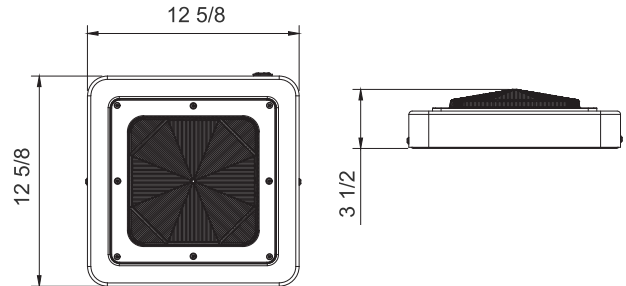

12 5/8"(L) X 12 5/8" (W) X 3 1/2"(H)

Ideal for indoor parking lots, commercial buildings, schools, warehouses, retail centers, apartment complexes. Designed for 9 to 16-foot mounting.

Features

- Stamped Galvanized Steel With Prismatic Polycarbonate Lens Redesigned For LED
- Designed for 9 to 16 Foot Mounting Heights
- Factory-Installed Options: Battery Backup, Motion Sensor
- 7-year Warranty

Technical Specifications

Electrical:

- Wattage: 30W/45W/60W
- Input Current: 0.6A MAX
- Input Voltage: 120-277VAC 50/60Hz
- Power Factor: >0.90
- LPW: 130LPW

Mechanical:

- Stamped Galvanized Steel
- Twist-Lock Zhaga Socket Pre-Installed. See Motion Sensor Accessories
- Four 1/2" Threaded Hubs Located On Four Sides Of The Housing
- Prismatic Polycarbonate Lens
- Lifespan: 70000 Hrs
- Operating Temperature: -40°F ~ 104°F
- Suitable For Damp Locations
- 7-year Warranty