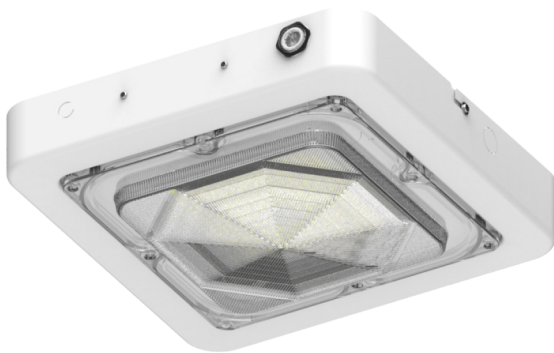

Other Views:

Side View