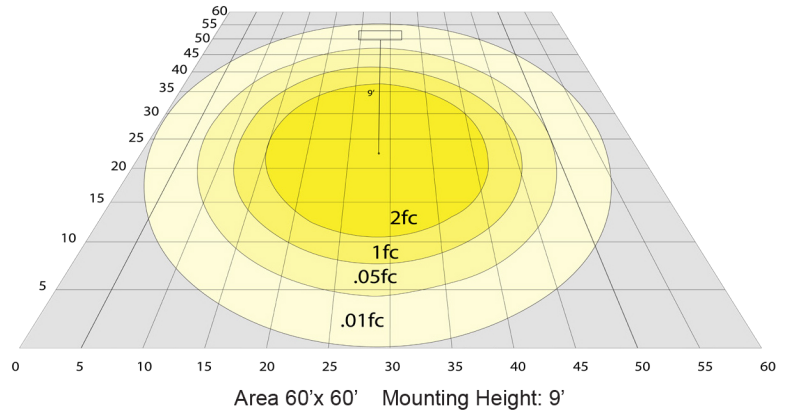

Photometrics: CXES-30-60W-MCTP-WH

Other Views:

Side View

Switch View

Performance Table: CXES-30-60W-MCTP-WH

MODEL NO.	Wattage	Voltage	Lumens	Color Temp.	BUG Rating	LPW
CXES-30-60W-MCTP-WH	30W	120~277V	3900LM	3000K	B2-U3-G2	130
	45W		5850LM	4000K		
	60W		7800LM	5000K		

Sample Ordering

Model	Min.	Max.Wattage	Color Temp.	Housing
CXES	30	60W	MCTP	WH