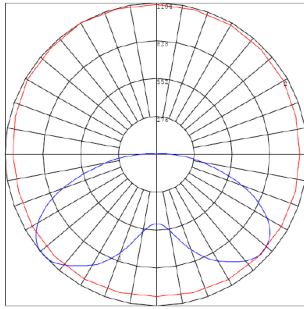

Photometrics: CXES-30-60W-MCTP-WH

BUD Rating: B2-U3-G2