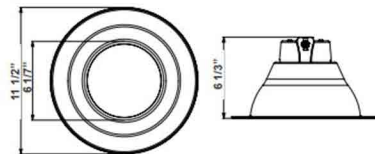

LED Commercial Recessed Lights

A.

6"(W) x 4 1/4"(H)

B.

8 1/4"(W) x 5 1/8"(H)

C.

10 1/4"(W) x 5 7/8"(H)

D.

0-10V Dimmable

Finish

2Ft Flex Whip with Push-in Connector
Recessed Mounting

Color Temperatures

Features

Catalog No.	Fig.	Catalog No.	Fig.
CRLE4-5-12W-MCTP-WH	A.	CRLE8-HO-34-52W-MCTP-WH	C.
CRLE6-7-18W-MCTP-WH	B.	CRLE10-20-32W-MCTP-WH	D.
CRLE6-HO-25-40W-MCTP-WH	B.	CRLE10-HO-26-40W-MCTP-WH	D.
CRLE8-10-22W-MCTP-WH	C.		