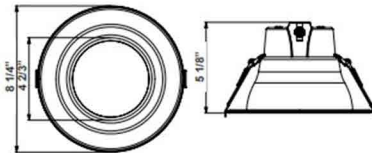

LED Commercial Recessed Lights

A.

6"(W) x 4 1/4"(H)

B.

8 1/4"(W) x 5 1/8"(H)

C.

10 1/4"(W) x 5 7/8"(H)

D.