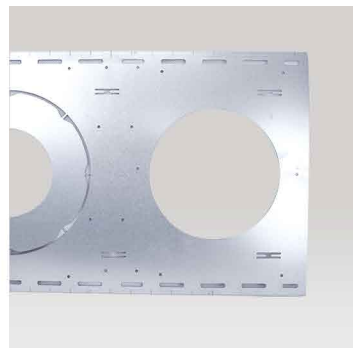

Catalog No.
CRLE-TRM-BK

Recessed Light Bronze Trim + Ring Set

Catalog No.
CRLE-TRM-BR

Recessed Light Brushed Nickel Trim + Ring Set

Catalog No.
CRLE-TRM-BN

Universal T-BAR Plate

Catalog No.
CRLE-RI-TBAR-UNV