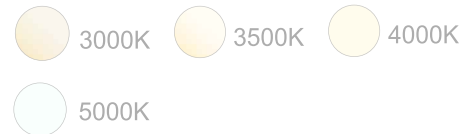

Color Temperatures

Features

Catalog No.	Fig.	Catalog No.	Fig.
CRLE4-5-12W-MCTP-WH	A.	CRLE8-HO-34-52W-MCTP-WH	C.
CRLE6-7-18W-MCTP-WH	B.	CRLE10-20-32W-MCTP-WH	D.
CRLE6-HO-25-40W-MCTP-WH	B.	CRLE10-HO-26-40W-MCTP-WH	D.
CRLE8-10-22W-MCTP-WH	C.		

Factory-Installed Options

Watts	EM Options	Description	Photocell	Description	Paint	Sensor	Description
ALL MODELS	OPT-EM-HB1EXT	EXTERNAL	N/A	N/A	N/A	N/A	N/A