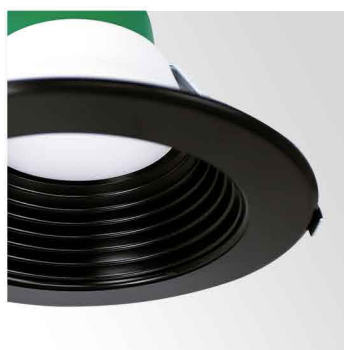

CRLE Series Accessories

Recessed Light Black Trim + Ring Set

Catalog No.
CRLE-TRM-BK