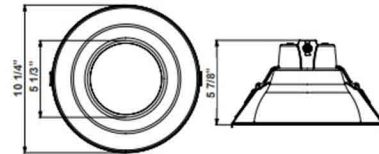

LED Commercial Recessed Lights

A.

6"(W) x 4 1/4"(H)

B.

8 1/4"(W) x 5 1/8"(H)

C.

10 1/4"(W) x 5 7/8"(H)

D.

0-10V Dimmable

Finish

2Ft Flex Whip with Push-in Connector
Recessed Mounting

Color Temperatures

Features

Catalog No.	Fig.	Catalog No.	Fig.
CRLE4-5-12W-MCTP-WH	A.	CRLE8-HO-34-52W-MCTP-WH	C.
CRLE6-7-18W-MCTP-WH	B.	CRLE10-20-32W-MCTP-WH	D.
CRLE6-HO-25-40W-MCTP-WH	B.	CRLE10-HO-26-40W-MCTP-WH	D.
CRLE8-10-22W-MCTP-WH	C.		