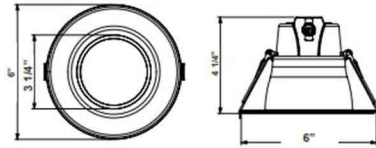

LED Commercial Recessed Lights

A.

6"(W) x 4 1/4"(H)

B.

8 1/4"(W) x 5 1/8"(H)

C.

10 1/4"(W) x 5 7/8"(H)

D.

0-10V Dimmable

Finish

2Ft Flex Whip with Push-in Connector
Recessed Mounting

Color Temperatures

Features

Catalog No.	Fig.	Catalog No.	Fig.
CRLE4-5-12W-MCTP-WH	A.	CRLE8-HO-34-52W-MCTP-WH	C.
CRLE6-7-18W-MCTP-WH	B.	CRLE10-20-32W-MCTP-WH	D.
CRLE6-HO-25-40W-MCTP-WH	B.	CRLE10-HO-26-40W-MCTP-WH	D.
CRLE8-10-22W-MCTP-WH	C.		