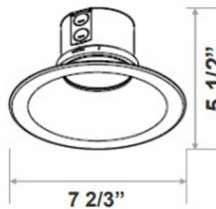

# 6" Round Trim LED Recessed Lights

A.

4 1/7" (L) X 3 1/2" (W)  
ENGINE FOR CRLC4

B.

4 1/7" (L) X 5" (W)  
ENGINE FOR CRLC4

C.

7 2/3" (L) X 5 1/2" (D)  
ROUND & OPEN RECESSED TRIM

D.

7 2/3" (L) X 5 1/2" (D)  
ROUND & OPEN RECESSED TRIM