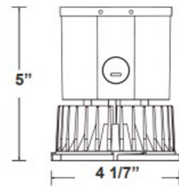

# 6" Round Trim LED Recessed Lights

A.

4 1/7" (L) X 3 1/2" (W)  
ENGINE FOR CRLC4

B.

4 1/7" (L) X 5" (W)  
ENGINE FOR CRLC4

C.

7 2/3" (L) X 5 1/2" (D)  
ROUND & OPEN RECESSED TRIM

D.

7 2/3" (L) X 5 1/2" (D)  
ROUND & OPEN RECESSED TRIM