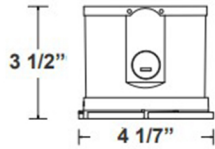

# 6" Round Trim LED Recessed Lights

A.

4 1/7" (L) X 3 1/2" (W)  
ENGINE FOR CRLC4

B.

4 1/7" (L) X 5" (W)  
ENGINE FOR CRLC4

C.

7 2/3" (L) X 5 1/2" (D)  
ROUND & OPEN RECESSED TRIM

D.

7 2/3" (L) X 5 1/2" (D)  
ROUND & OPEN RECESSED TRIM