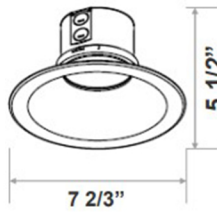

# 6" Round Trim LED Recessed Lights

A.

4 1/7" (L) X 3 1/2" (W)  
ENGINE FOR CRLC4

B.

4 1/7" (L) X 5" (W)  
ENGINE FOR CRLC4

C.

7 2/3" (L) X 5 1/2" (D)  
ROUND & OPEN RECESSED TRIM

D.

7 2/3" (L) X 5 1/2" (D)  
ROUND & OPEN RECESSED TRIM