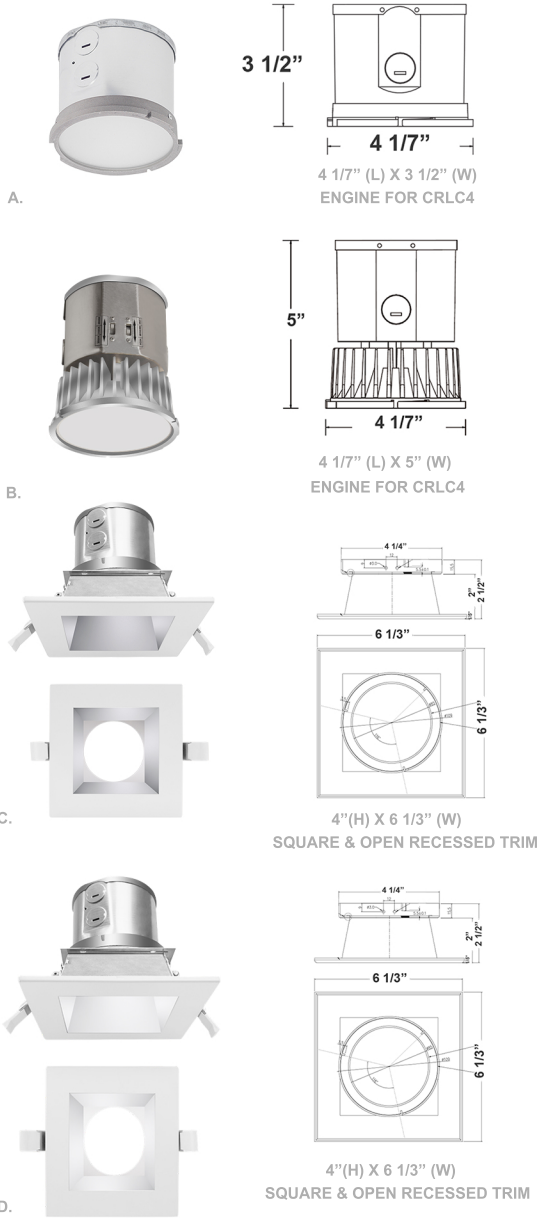

4" Square Trim LED Recessed Lights

Wattage

10W / 15W / 20W / 40W

Voltage Input

120-277VAC
50/60Hz

Efficacy

80-86 LPW

Dimming

0-10V Dimmable

Finish

4" Haze & White Finish Trim
Recessed Mounting

Color Temperatures

Features

| Catalog No. | Fig. | Catalog No. | Fig. |
|---------------------|------|--------------------|------|
| CRLC-EGN-15W-30K-D | A. | CRLC4-15W-30K-S-D | C. |
| CRLC-EGN-15W-40K-D | A. | CRLC4-15W-40K-S-D | D. |
| CRLC-EGN-15W-50K-D | A. | CRLC4-15W-50K-S-D | C. |
| CRLC-EGN-15W-MCT-D | A. | CRLC4-15W-MCT-S-D | D. |
| CRLC-EGN-20W-50K-D | A. | CRLC4-20W-50K-S-D | C. |
| CRLC-EGN-20W-MCT-D | A. | CRLC4-20W-MCT-S-D | D. |
| CRLC-EGN-20W-MCTP-D | A. | CRLC4-20W-MCTP-S-D | C. |
| CRLC-EGN-40W-MCTP-D | B. | CRLC4-40W-MCTP-S-D | D. |