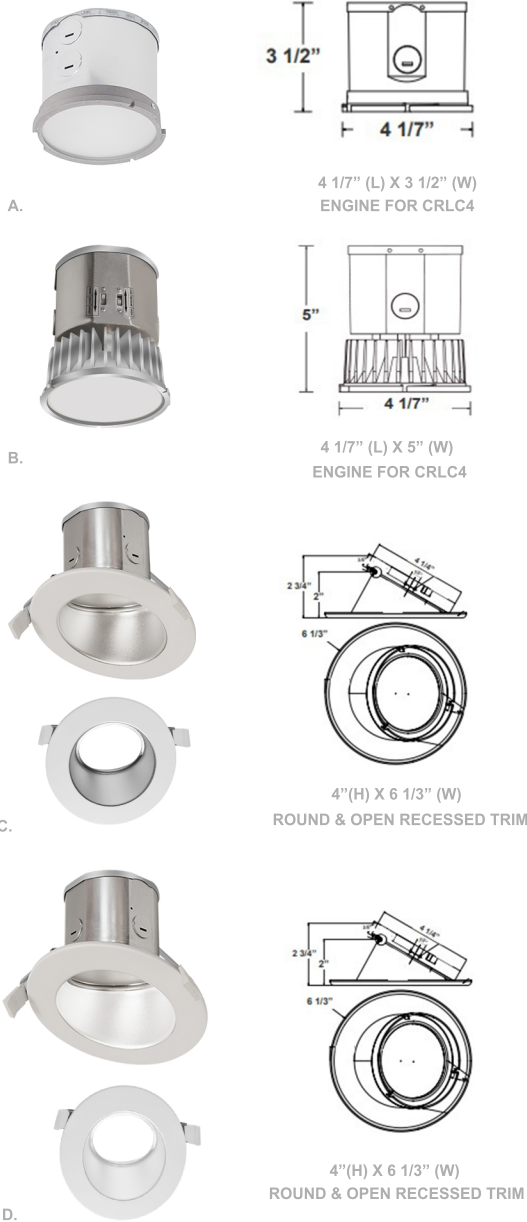

4" Round Trim LED Recessed Lights

Wattage

10W / 15W / 20W / 40W

Voltage Input

120-277VAC
50/60Hz

Efficacy

80-86 LPW

Dimming

0-10V Dimmable

Finish

4" Haze & White Finish Trim
Recessed Mounting

Color Temperatures

Features

Catalog No.	Fig.	Catalog No.	Fig.
CRLC-EGN-15W-30K-D	A.	CRLC4-15W-MCT-A-D	C.
CRLC-EGN-15W-40K-D	A.	CRLC4-15W-MCT-A-D-WH	D.
CRLC-EGN-15W-50K-D	A.	CRLC4-20W-MCT-A-D	C.
CRLC-EGN-15W-MCT-D	A.	CRLC4-20W-MCT-A-D-WH	D.
CRLC-EGN-20W-50K-D	A.	CRLC4-20W-MCTP-A-D	C.
CRLC-EGN-20W-MCT-D	A.	CRLC4-20W-MCTP-A-D-WH	D.
CRLC-EGN-20W-MCTP-D	A.	CRLC4-40W-MCTP-A-D	C.
CRLC-EGN-40W-MCTP-D	B.	CRLC4-40W-MCTP-A-D-WH	D.