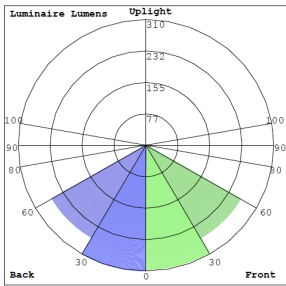

Photometrics: CRLC4-20W-MCTP-SA-D

BUG Rating: B1-U1-G0

20W 5000K, Area 25" x 25" Mounting Height: 9'