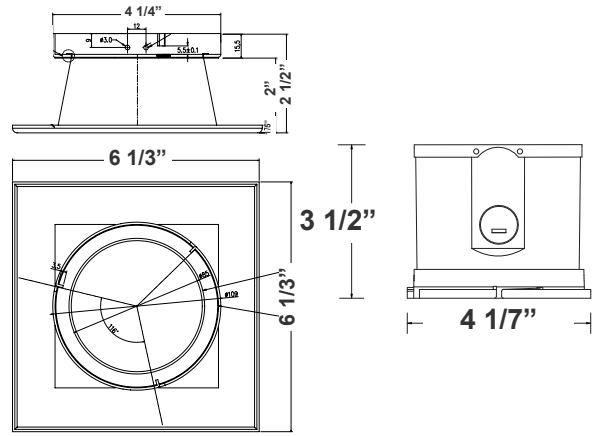

Project Name: \_\_\_\_\_

Note: \_\_\_\_\_ Type: \_\_\_\_\_

4" (H) X 6 1/3" (W)

Ideal for hotel, offices, retail outlets, restaurant, parking garages, conference room, education facilities and more.

### Accessory:

SSL4-RI  
4" SQUARE ROUGH-IN  
PLATE, 26" LONG

SSL4-RI  
26" (W) x 6 1/5" (H)