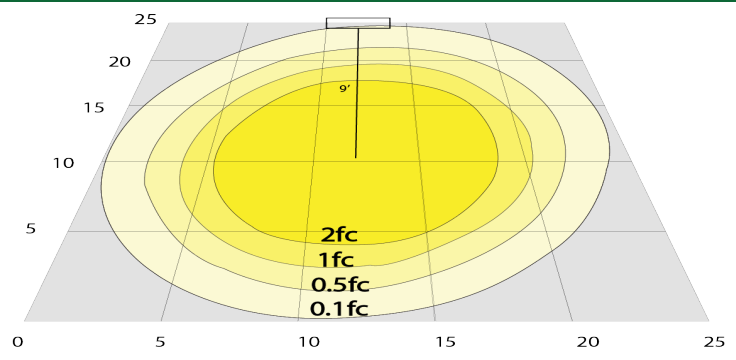

## Photometrics: CRLC4-20W-MCTP-SA-D

BUG Rating: B1-U1-G0

20W 5000K, Area 25" x 25" Mounting Height: 9'