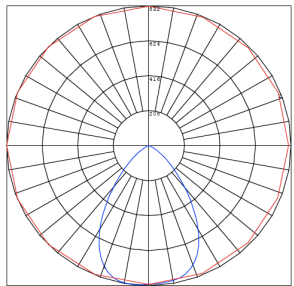

Photometrics: CRLC4-20W-MCTP-SA-D

BUG Rating: B1-U1-G0

20W 5000K, Area 25" x 25" Mounting Height: 9'