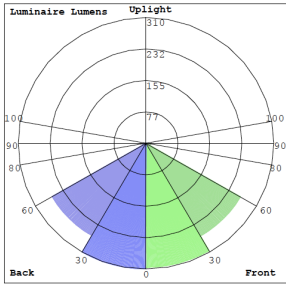

Photometrics: CRLC4-20W-MCTP-S-D

BUG Rating: B1-U1-G0