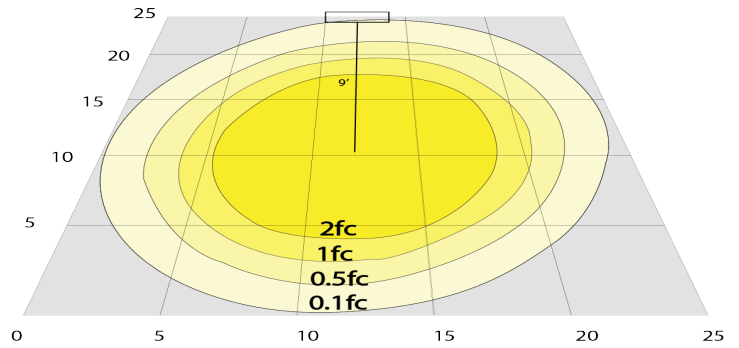

Phone: (877) 805-2252 | Fax: (877) 805-2252
www.westgatemfg.com

Photometrics: CRLC4-20W-MCTP-S-D

BUG Rating: B1-U1-G0

20W 5000K, Area 25' x 25' Mounting Height: 9'

Other Views:

Hazel

CRLC-EGN-20W-MCTP-D

CRLC-TRM-4S