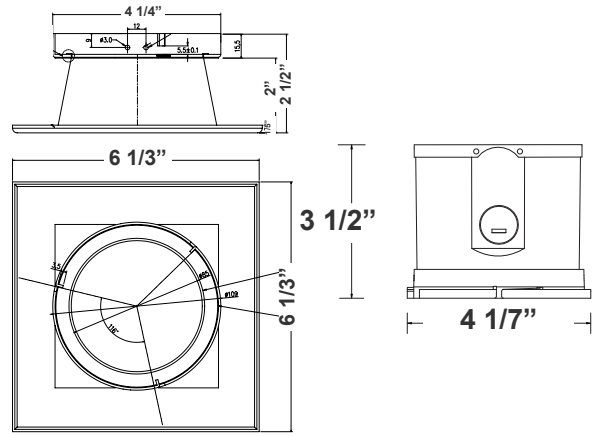

Note: _____ Type: _____

4"(H) X 6 1/3" (W)

Ideal for hotel, offices, retail outlets, restaurant, parking garages, conference room, education facilities and more.

Features

- 4" Haze & White Finish TRIM
- MCTP: Multi Color Temperature & Multi Power/Wattage (Selectable)
- Mounting Options: Recessed
- 5-Year Warranty
- Lifespan: 50,000 hrs.

Technical Specifications

Electrical:

- Voltage: 120-277VAC 50/60Hz
- Wattage: 10W/15W/20W
- Power Factor: >0.90
- Efficacy: 86 LPW

Mechanical:

- 4" Haze & White Finish TRIM
- Mounting Options: Recessed
- Temperature Rating: Designed to Operate In Temperatures 113°F
- No IC-Rated
- Housing Not Required. Two Spring Clips To Hold The Fixture In Place
- Suitable for Damp Locations
- 5-Year Warranty