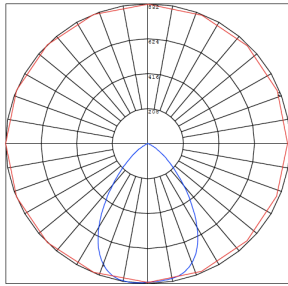

Phone: (877) 805-2252 | Fax: (877) 805-2252
www.westgatemfg.com

Photometrics: CRLC4-20W-MCTP-S-D

BUG Rating: B1-U1-G0

20W 5000K, Area 25' x 25' Mounting Height: 9'

Other Views:

Hazel

CRLC-EGN-20W-MCTP-D

CRLC-TRM-4S