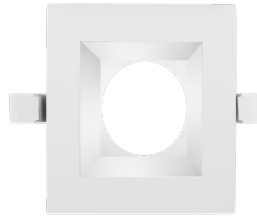

CRLC-TRM-4S-WH