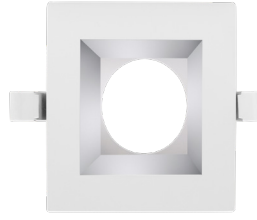

Phone: (877) 805-2252 | Fax: (877) 805-2252
www.westgatemfg.com

Photometrics: CRLC4-20W-MCTP-S-D

BUG Rating: B1-U1-G0

20W 5000K, Area 25' x 25' Mounting Height: 9'

Other Views:

Hazel

CRLC-EGN-20W-MCTP-D

CRLC-TRM-4S