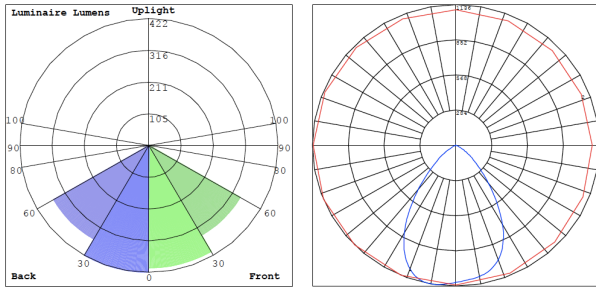

Phone: (877) 805-2252 | Fax: (877) 805-2252
www.westgatemfg.com

Photometrics: CRLC4-20W-MCTP-A-D

BUG Rating: B1-U1-G0

20W 5000K, Area 30" x 30" Mounting Height: 9'

Other Views:

Hazel

CRLC-EGN-20W-MCTP-D

CRLC-TRM-4A