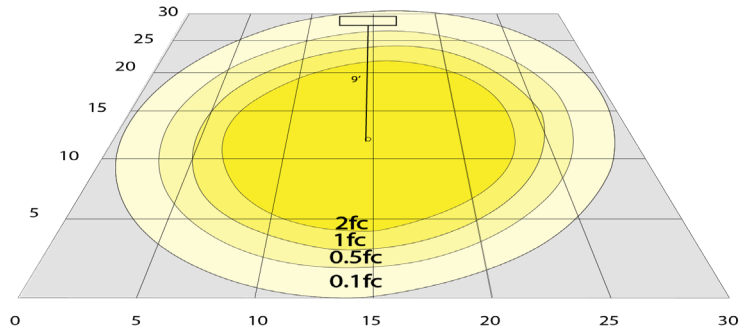

Phone: (877) 805-2252 | Fax: (877) 805-2252
www.westgatemfg.com

Photometrics: CRLC4-20W-MCTP-A-D

BUG Rating: B1-U1-G0

20W 5000K, Area 30" x 30" Mounting Height: 9'

Other Views:

Hazel

CRLC-EGN-20W-MCTP-D

CRLC-TRM-4A