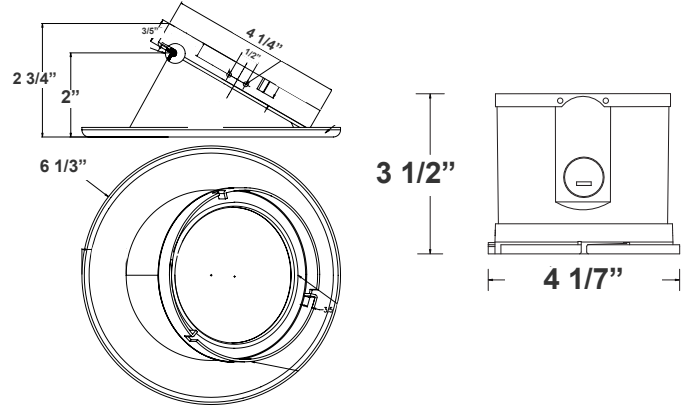

Note: _____ | Type: _____

Selection:

Ideal for hotel, offices, retail outlets, restaurant, parking garages, conference room, education facilities and more.

2 3/4" (H) X 4 1/4" (W) X 6 1/3" (D)

Features

- 4" Haze & White Finish TRIM
- MCTP: Multi Color Temperature & Multi Power/Wattage (Selectable)
- Mounting Options: Recessed
- 5-Year Warranty
- Lifespan: 50,000 hrs.

Technical Specifications

Electrical:

- Voltage: 120-277VAC 50/60Hz
- Wattage: 10W/15W/20W
- Power Factor: >0.90
- Efficacy: 86 LPW

Mechanical:

- 4" Haze & White Finish TRIM
- Mounting Options: Recessed
- Temperature Rating: Designed to Operate In Temperatures 113°F
- No IC-Rated
- Housing Not Required. Two Spring Clips To Hold The Fixture In Place
- Suitable for Damp Locations
- 5-Year Warranty