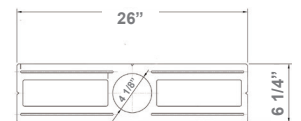

Sample Ordering

Model Watt Color Temp. Dimming Housing

CRLC4 - 20W - MCTP - A - D - []

Accessory:

[]

Blank = No Option For Accessories
 RSL4-RI = 4" ROUND ROUGH-IN PLATE, 26" LONG
 RSL4-RI-13 = 4" ROUND ROUGH-IN PLATE, 13" LONG

Factory-Installed Option:

[]

Blank = No Option For Accessories
 OPT-EM-HB1EXT = EXTERNAL EMERGENCY BACK UP BATTERY

Example:

- 1. CRLC4-20W-MCTP-A-D (FOR 20W CRLC4 MCTP 120-277V)
- 1. CRLC4-20W-MCTP-A-D OPT-EM-HB1EXT (FOR 20W CRLC4 MCTP 120-277V) (EXTERNAL EMERGENCY BACK UP BATTERY)

Accessory:

RSL4-RI
4" ROUND ROUGH-IN PLATE, 26" LONG

RSL4-RI
26"(W) x 6 1/4"(H)

RSL4-RI-13
4" ROUND ROUGH-IN PLATE, 13" LONG

RSL4-RI-13
13 1/4"(W) x 6 1/2"(H)

Factory-Installed Option:

OPT-EM-HB1EXT
EXTERNAL EMERGENCY BACK UP BATTERY