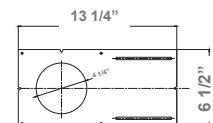

Accessory:

RSL4-RI
4" ROUND ROUGH-IN PLATE, 26" LONG

RSL4-RI
26"(W) x 6 1/4"(H)

RSL4-RI-13
4" ROUND ROUGH-IN PLATE, 13" LONG

RSL4-RI-13
13 1/4"(W) x 6 1/2"(H)

Factory-Installed Option:

OPT-EM-HB1EXT
EXTERNAL EMERGENCY BACK UP BATTERY