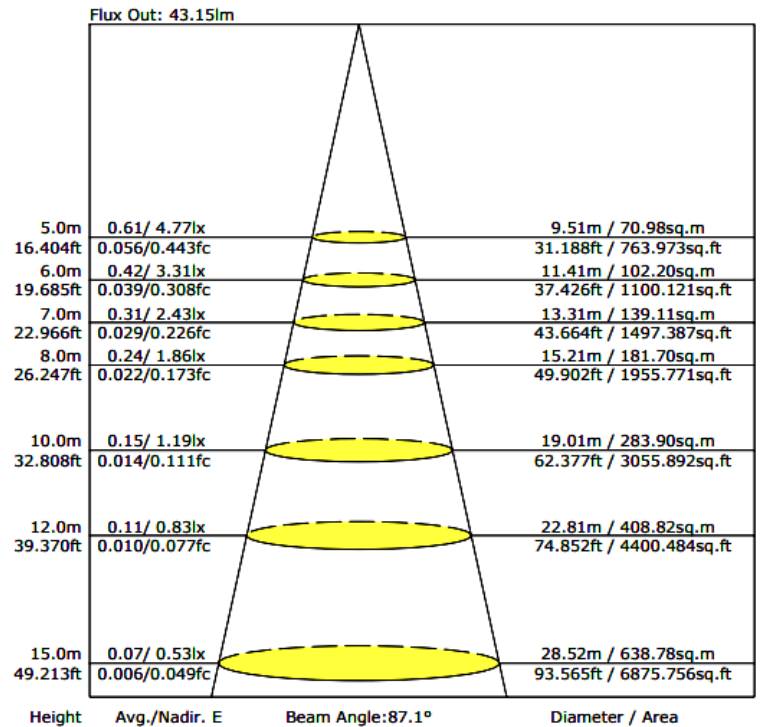

JOB NAME: _____

DATE: _____

TYPE: _____

CRE-02-30K-BR
CRE-02-40K-BR
CRE-02-50K-BR

CRE-02-30K-SIL
CRE-02-40K-SIL
CRE-02-50K-SIL

DIMENSIONS:

20"(L) x 5"(W) x 3.3"(D)

MODEL	WATTS	VOLTAGE	LUMENS	COLOR TEMP
CRE-02-30K-BR	10W(2.5W X 4)	100~277ACV	900LM	3000K
CRE-02-40K-BR	10W(2.5W X 4)	100~277ACV	900LM	4000K
CRE-02-50K-BR	10W(2.5W X 4)	100~277ACV	900LM	5000k
CRE-02-30K-SIL	10W(2.5W X 4)	100~277ACV	900LM	3000K
CRE-02-40K-SIL	10W(2.5W X 4)	100~277ACV	900LM	4000K
CRE-02-50K-SIL	10W(2.5W X 4)	100~277ACV	900LM	5000k

CREST BY WESTGATE LED WALL SCONCES

Ideal for general site lighting, residential houses, doorway.

ELECTRICAL SPECIFICATIONS:

- Voltage: 100~277ACV
- Wattage: 10W(2.5W X 4)
- Power Factor: 0.95
- Efficacy: 90LM/W

CREST BY WESTGATE LED WALL SCONCES

PHOTOMETRICS CHART :

Luminous Intensity Distribution Curve

MODEL	WATTS	VOLTAGE	LUMENS	COLOR TEMP
CRE-02-30K-BR	10W(2.5W X 4)	100~277ACV	900LM	3000K
CRE-02-40K-BR	10W(2.5W X 4)	100~277ACV	900LM	4000K
CRE-02-50K-BR	10W(2.5W X 4)	100~277ACV	900LM	5000k
CRE-02-30K-SIL	10W(2.5W X 4)	100~277ACV	900LM	3000K
CRE-02-40K-SIL	10W(2.5W X 4)	100~277ACV	900LM	4000K
CRE-02-50K-SIL	10W(2.5W X 4)	100~277ACV	900LM	5000k

The Average Illuminance Effective Figure

CREST BY WESTGATE LED WALL SCONCES

OPTIONAL TRIMS:

02 APERTURE

BRONZE

SILVER

03 GRASP

BRONZE