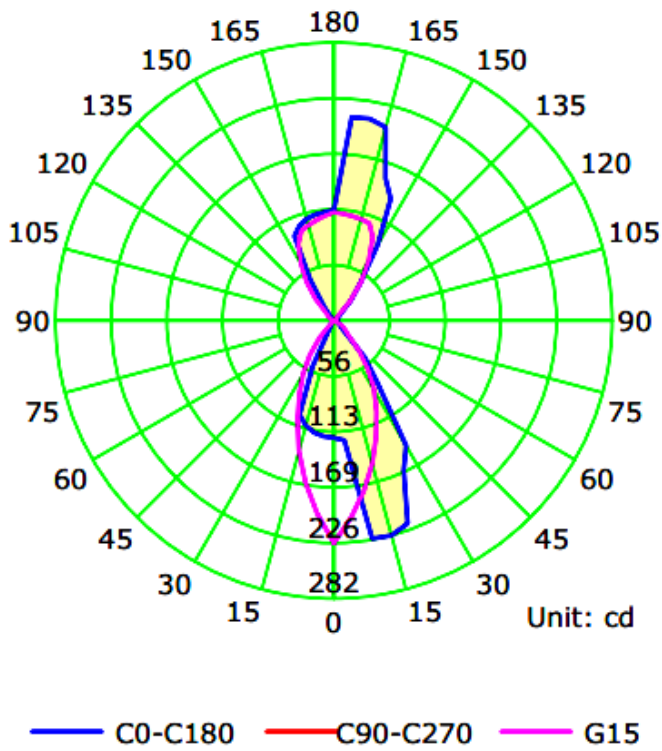

JOB NAME: _____

DATE: _____

TYPE: _____

CRE-02-30K-BR
CRE-02-40K-BR
CRE-02-50K-BR

CRE-02-30K-SIL
CRE-02-40K-SIL
CRE-02-50K-SIL

DIMENSIONS:

20"(L) x 5"(W) x 3.3"(D)

MODEL	WATTS	VOLTAGE	LUMENS	COLOR TEMP
CRE-02-30K-BR	10W(2.5W X 4)	100~277ACV	900LM	3000K
CRE-02-40K-BR	10W(2.5W X 4)	100~277ACV	900LM	4000K
CRE-02-50K-BR	10W(2.5W X 4)	100~277ACV	900LM	5000k
CRE-02-30K-SIL	10W(2.5W X 4)	100~277ACV	900LM	3000K
CRE-02-40K-SIL	10W(2.5W X 4)	100~277ACV	900LM	4000K
CRE-02-50K-SIL	10W(2.5W X 4)	100~277ACV	900LM	5000k

CREST BY WESTGATE LED WALL SCONCES

Ideal for general site lighting, residential houses, doorway.

ELECTRICAL SPECIFICATIONS:

- Voltage: 100~277ACV
- Wattage: 10W(2.5W X 4)
- Power Factor: 0.95
- Efficacy: 90LM/W

LIGHTING SPECIFICATIONS:

- LED: Lumileds LEDs
- Total lumens: 900LM
- Color temperature: 3000K/4000k/5000k
- Color rendering index: >70

WARRANTY: 7 years

CERTIFICATIONS:

CRE-02-30K-BR **CRE-02-30K-SIL**
CRE-02-40K-BR **CRE-02-40K-SIL**
CRE-02-50K-BR **CRE-02-50K-SIL**

CREST BY WESTGATE LED WALL SCONCES

PHOTOMETRICS CHART :

Luminous Intensity Distribution Curve

MODEL	WATTS	VOLTAGE	LUMENS	COLOR TEMP
CRE-02-30K-BR	10W(2.5W X 4)	100~277ACV	900LM	3000K
CRE-02-40K-BR	10W(2.5W X 4)	100~277ACV	900LM	4000K
CRE-02-50K-BR	10W(2.5W X 4)	100~277ACV	900LM	5000k
CRE-02-30K-SIL	10W(2.5W X 4)	100~277ACV	900LM	3000K
CRE-02-40K-SIL	10W(2.5W X 4)	100~277ACV	900LM	4000K
CRE-02-50K-SIL	10W(2.5W X 4)	100~277ACV	900LM	5000k