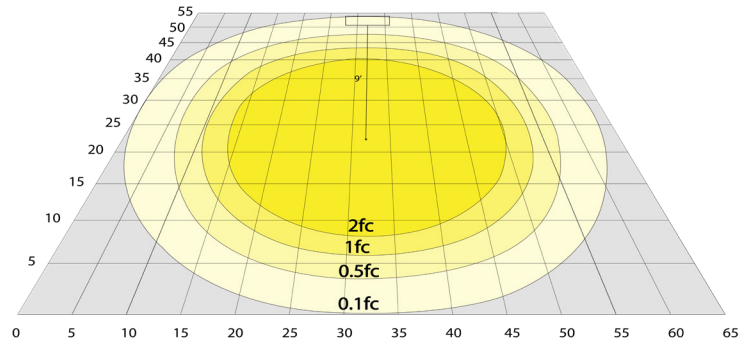

### Other Models:

- 75W | 11250LM | CL-FLTW-54-75W-50K-E39

Phone: (877) 805-2252 | Fax: (877) 805-2252  
www.westgatemfg.com

WG-Z6-Z9-ZZ

**Photometrics:** CL-FLTW-75-110W-50K-E39

BUD Rating: B3-U0-G1

110W, 5000K Area 55'x 65' Mounting Height: 9'

**Other Views:**

Side View

Close View

Back View

**Performance Table:** CL-FLTW-75-110W-50K-E39

MODEL NO.	Wattage	Voltage	Lumens	Color Temp.	BUG Rating	LPW
CL-FLTW-75-110W-50K-E39	75W 97W 110W	120~277V	11250 14550 16500	5000K	B3-U0-G1	150