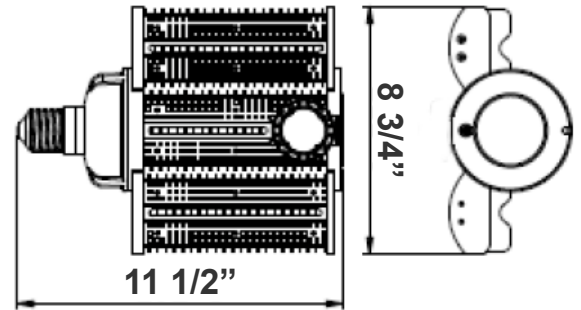

# CL-FLTW SERIES Industrial Lighting

LED 180 DEGREE FLAT HID RETROFIT LAMP  
CL-FLTW-75-110W-50K-E39

**WESTGATE**  
THE FUTURE IS HERE...AND IT'S QUITE BRIGHT!

Customer Name: \_\_\_\_\_

Project Name: \_\_\_\_\_

Note: \_\_\_\_\_

Type: \_\_\_\_\_

**MP**

8 3/4" (H) x 11 1/2" (W)

This LED 180 Degree FlatHID Retrofit Lamp Replacement Lamps for Outdoor Pole/ Arm-mounted Area and Roadway Luminaires(UL Type B).

### Mechanical:

- Housing: PC + Aluminum, Pure aluminum heatsink, NO Fan
- E39 Mogul Base
- Adjustable lenses (0° - 75°)
- Meet 6KV Surge Immunity Level
- Suitable for use in enclosed luminaires, min.
- lamp compartment dimensions: 17.32" X 10.23 X 10.23"
- Direct Replacement for Metal Halide, Easy Installation
- Operating Temp: -40°F to 122°F
- IP 64 Suitable for Damp Location