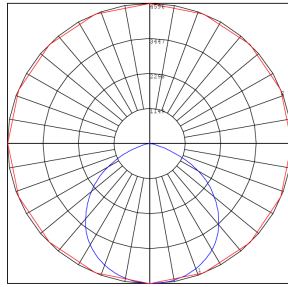

### Other Models:

- 75W | 11250LM | CL-FLTW-54-75W-50K-E39

Phone: (877) 805-2252 | Fax: (877) 805-2252  
www.westgatemfg.com

WG-Z6-Z9-ZZ

**Photometrics:** CL-FLTW-75-110W-50K-E39

BUD Rating: B3-U0-G1

110W, 5000K Area 55'x 65' Mounting Height: 9'

**Other Views:**

Side View

Close View

Back View

**Performance Table:** CL-FLTW-75-110W-50K-E39

MODEL NO.	Wattage	Voltage	Lumens	Color Temp.	BUG Rating	LPW
CL-FLTW-75-110W-50K-E39	75W 97W 110W	120~277V	11250 14550 16500	5000K	B3-U0-G1	150