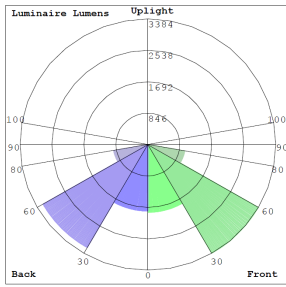

### Lighting:

- Multi Power (Selectable Switches On the Bottom of The Lamp)
- LED SMD type:SMD 2835
- Total Lumens: 16500LM Max.
- Color Temperatures: 5000K
- Color Rendering Index: CRI ≥ 80
- Beam Angle: 120°

### Other Models:

- 75W | 11250LM | CL-FLTW-54-75W-50K-E39

Phone: (877) 805-2252 | Fax: (877) 805-2252  
www.westgatemfg.com

WG-Z6-Z9-ZZ

**Photometrics:** CL-FLTW-75-110W-50K-E39

BUD Rating: B3-U0-G1

110W, 5000K Area 55'x 65' Mounting Height: 9'

**Other Views:**

Side View

Close View

Back View

**Performance Table:** CL-FLTW-75-110W-50K-E39

MODEL NO.	Wattage	Voltage	Lumens	Color Temp.	BUG Rating	LPW
CL-FLTW-75-110W-50K-E39	75W 97W 110W	120~277V	11250 14550 16500	5000K	B3-U0-G1	150