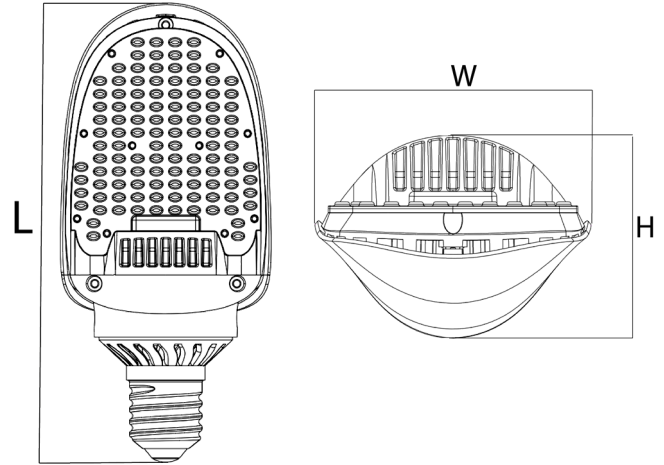

**DIMENSIONS:**

11.7"(L) x 5.5"(W) x 3.4"(H)

**CL-FLT-75W-50K-E39**

**LED FLAT HID RETROFIT LAMP**

Ideal for retrofitting existing HID high bay, shoebox, flood light or wall pack fixture. Can be used in enclosed luminaires.

**ELECTRICAL SPECIFICATIONS:**

- Voltage: 100~277VAC, 50/60 Hz
- Wattage: 75W
- Power factor: 0.9
- Efficacy: 120LM/W

**HOUSING SPECIFICATIONS:**

- Housing: Magnesium alloy, AL, PC
- Housing Color: Back
- Easy installation and internal driver
- Single SUNON fan
- Lamp Base: E39
- Operating temperature: -4°F to 113°F
- IP Rating: IP51, suitable for damp location

**CERTIFICATIONS:** UL, DLC

MODEL	WATTS	VOLTAGE	LUMENS	COLOR TEMP
CL-FLT-75W-50K-E39	75W	100~277VAC	9000LM	5000K

**LIGHTING SPECIFICATIONS:**

- LED: Lumileds Luxeon 3030 2D (1.5W)
- LED QTY: 140
- Total lumens: 9000LM
- Color temperature: 5000K
- Color rendering index: >70
- Beam Angle: 90° X 150°

**WARRANTY:** 5 years

**CL-FLT-75W-50K-E39**

**LED FLAT HID RETROFIT LAMP**

**PHOTOMETRICS :**

MODEL	WATTS	VOLTAGE	LUMENS	COLOR TEMP
CL-FLT-75W-50K-E39	75W	100~277VAC	9000LM	5000K