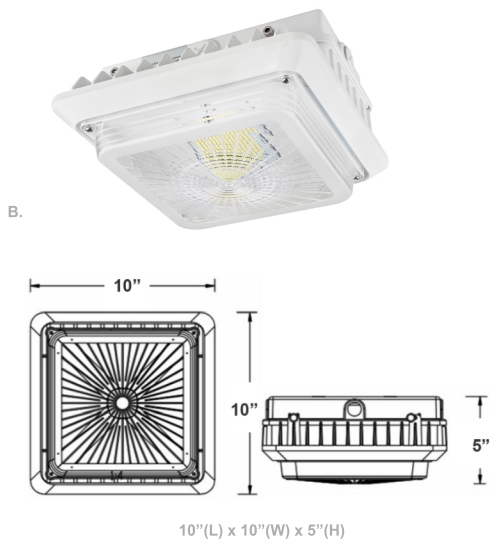

LED Garage/Canopy Lights

Wattage

40W / 55W / 75W / 100W

Voltage Input

120-277VAC 50/60Hz

Dimmable

0~10V Dimmable

Finish

Die-Cast Aluminum
Prismatic Polycarbonate Lens

Beam Angles

Color Temperatures

Features

Frosted Lens

Factory-Installed Options

Catalog No.	Fig.	Catalog No.	Fig.
CGL-40W-50K-D	A	CGL-75W-40K-D	B
CGL-40W-40K-D	A	CGL-100W-50K-D	C
CGL-55W-50K-D	A	CGL-100W-40K-D	C
CGL-55W-40K-D	B		
CGL-75W-50K-D	B		