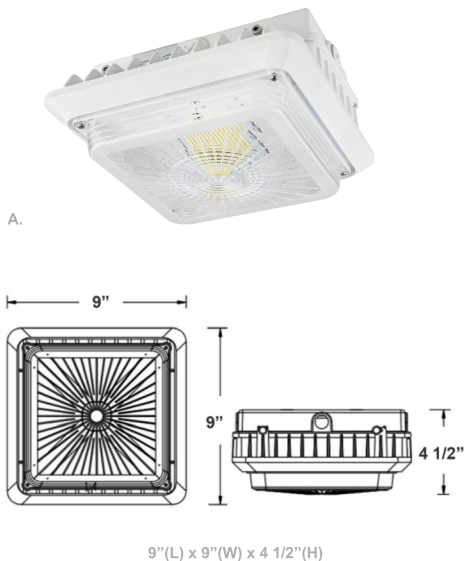

LED Garage/Canopy Lights

Wattage

40W / 55W / 75W / 100W

Voltage Input

120-277VAC 50/60Hz

Dimmable

0~10V Dimmable

Finish

Die-Cast Aluminum
Prismatic Polycarbonate Lens

Beam Angles

Color Temperatures

Features

Frosted Lens

Factory-Installed Options

Catalog No.	Fig.	Catalog No.	Fig.
CGL-40W-50K-D	A	CGL-75W-40K-D	B
CGL-40W-40K-D	A	CGL-100W-50K-D	C
CGL-55W-50K-D	A	CGL-100W-40K-D	C
CGL-55W-40K-D	B		
CGL-75W-50K-D	B		