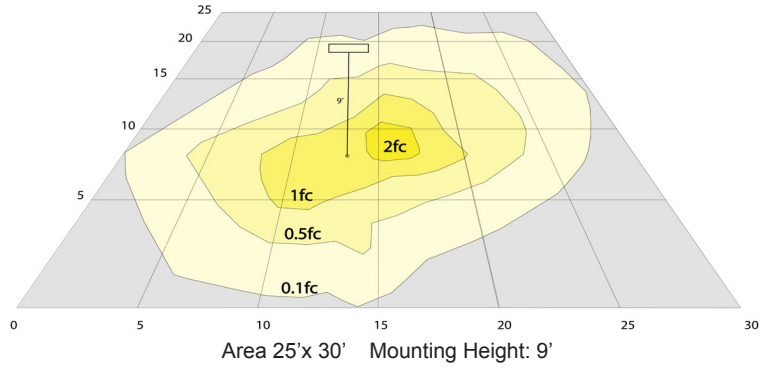

Other Models:

- 10W | 500LM | BRL-SV-BK

Phone: (877) 805-2252 | Fax: (877) 805-2252
www.westgatetmfg.com

Photometrics: BRL-SV-WH

BUG Rating: B0-U3-G1

Other Views:

Side View

Lens View

Night View

Performance Table: BRL-SV-WH

MODEL NO.	Wattage	Voltage	Lumens	Color Temp.	BUG Rating	LPW
BRL-SV-WH	10W	120V	500LM	3000K	B1-U1-G0	50

Sample Ordering

Model Style Finish
 - -

Other Model: BRL-SV-BK

Side View

Lens View

Night View