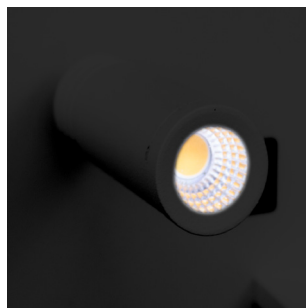

BRL SERIES

RESIDENTIAL LIGHTING

WESTGATE
THE FUTURE IS HERE...AND IT'S QUITE BRIGHT!

BRL-SV-WH
BEDSIDE READING LAMPS WITH BACKLIGHT,

Avail Finish:

The bedside reading light designed to provide optimal illumination for nighttime reading while maintaining energy efficiency. Featuring a sleek and modern design, this fixture incorporates advanced lighting technology to deliver a focused beam that reduces glare and enhances visual comfort. Elevate your reading experience with this sophisticated lighting solution that perfectly balances functionality and style.

Customer Name: _____

Project Name: _____

Note: _____

Type: _____

18" (W) x 4 3/4" (H) x 4 1/3" (D)

Features

- Surface Vertical, White
- Aluminum Housing
- Rated life: 50,000 Hrs
- 5-Year Warranty
- 360° Adjustable Light Head

Lighting:

- Total Lumens: 500LM
- Color Temperatures: 3000K
- Color Rendering Index: CRI ≥ 90
- Beam Angle: 120°
- Rated life: 50,000 Hrs

Applications:

- The bedside reading light designed to provide optimal illumination for nighttime reading while maintaining energy efficiency. Featuring a sleek and modern design, this fixture incorporates advanced lighting technology to deliver a focused beam that reduces glare and enhances visual comfort. Elevate your reading experience with this sophisticated lighting solution that perfectly balances functionality and style.

Side View

Lens View

Night View