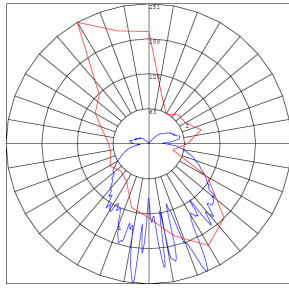

Other Models:

- 10W | 500LM | BRL-SV-BK

Phone: (877) 805-2252 | Fax: (877) 805-2252
www.westgatetmfg.com

Photometrics: BRL-SV-WH

BUG Rating: B0-U3-G1

Other Views:

Side View

Lens View

Night View

Performance Table: BRL-SV-WH

MODEL NO.	Wattage	Voltage	Lumens	Color Temp.	BUG Rating	LPW
BRL-SV-WH	10W	120V	500LM	3000K	B1-U1-G0	50

Sample Ordering

Model Style Finish
 - -

Other Model: BRL-SV-BK

Side View

Lens View

Night View