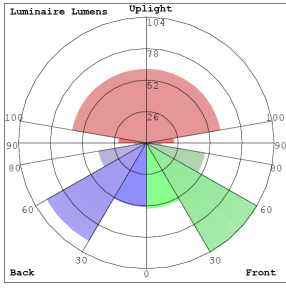

Lighting:

- Total Lumens: 500LM
- Color Temperatures: 3000K
- Color Rendering Index: CRI ≥ 90
- Beam Angle: 120°
- Rated life: 50,000 Hrs

Applications:

- The bedside reading light designed to provide optimal illumination for nighttime reading while maintaining energy efficiency. Featuring a sleek and modern design, this fixture incorporates advanced lighting technology to deliver a focused beam that reduces glare and enhances visual comfort. Elevate your reading experience with this sophisticated lighting solution that perfectly balances functionality and style.

Other Models:

- 10W | 500LM | BRL-SV-BK

Phone: (877) 805-2252 | Fax: (877) 805-2252
www.westgatetmfg.com

Photometrics: BRL-SV-WH

BUG Rating: B0-U3-G1

Other Views:

Side View

Lens View

Night View

Performance Table: BRL-SV-WH

MODEL NO.	Wattage	Voltage	Lumens	Color Temp.	BUG Rating	LPW
BRL-SV-WH	10W	120V	500LM	3000K	B1-U1-G0	50

Sample Ordering

Model Style Finish
 - -

Other Model: BRL-SV-BK

Side View

Lens View

Night View