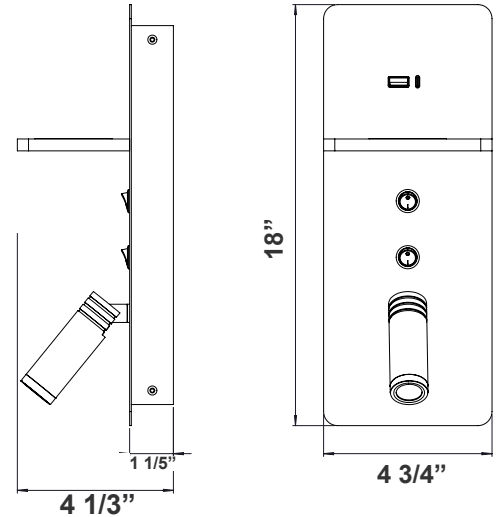

Customer Name: _____

Project Name: _____

Note: _____

Type: _____

18" (W) x 4 3/4" (H) x 4 1/3" (D)

Features

- Surface Vertical, White
- Aluminum Housing
- Rated life: 50,000 Hrs
- 5-Year Warranty
- 360° Adjustable Light Head

Technical Specifications

Electrical:

- Voltage: 120V AC 50/60Hz
- Wattage: 10W
- Power Factor: >0.90
- Efficacy: 50 LPW

Mechanical:

- Surface Mount, Vertical
- Aluminum Housing
- 360° Adjustable Light Head
- Maximum Ambient Temperature: -22°F to 104°F
- IP20 indlor Only
- 5-Year Warranty