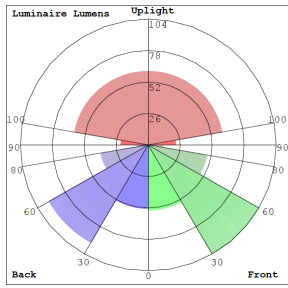

Photometrics: BRL-RV-WH

BUG Rating: B0-U3-G1