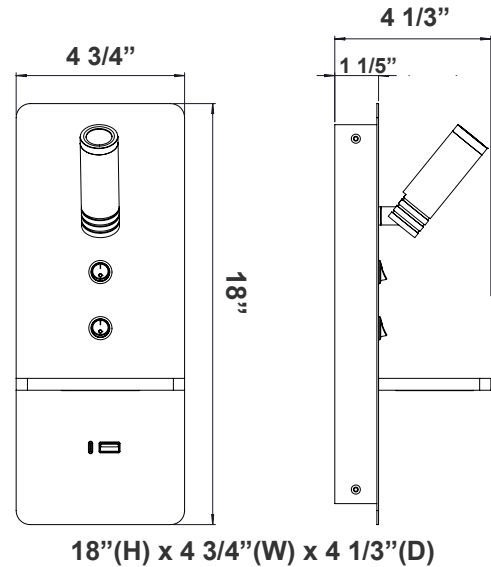

## Features

- Recessed Mount, Vertical, White
- Aluminum Housing
- Rated life: 50,000 Hrs
- 5-Year Warranty
- 360° Adjustable Light Head
- Four 1/2" KO On Each Side Of The Junction Box

### Mechanical:

- Recessed Mount, Vertical, White
- Aluminum Housing
- 360° Adjustable Light Head
- Four 1/2" KO On Each Side Of The Junction Box
- Maximum Ambient Temperature: -22°F to 104°F
- IP20 Indoor Only
- 5-Year Warranty