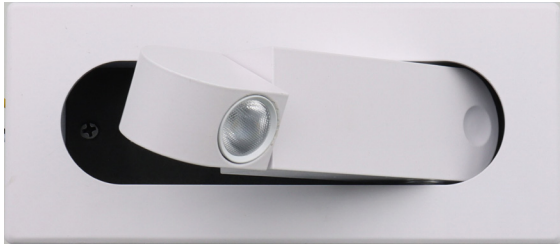

# BRL SERIES

RESIDENTIAL LIGHTING

**WESTGATE**  
THE FUTURE IS HERE...AND IT'S QUITE BRIGHT!

**BRL-RH-WH**  
BEDSIDE READING LAMPS

Avail Finish:

The bedside reading light designed to provide optimal illumination for nighttime reading while maintaining energy efficiency. Featuring a sleek and modern design, this fixture incorporates advanced lighting technology to deliver a focused beam that reduces glare and enhances visual comfort. Elevate your reading experience with this sophisticated lighting solution that perfectly balances functionality and style.

## Features

- Recessed Mount, Horizontal, White
- 5-Year Warranty
- Polycarbonate Lens

### Mechanical:

- Recessed Mount, Horizontal, White
- Aluminum Housing
- 360° Adjustable Light Head
- Four 1/2" KO On Each Side Of The Junction Box
- Maximum Ambient Temperature: -22°F to 104°F
- IP20 Indoor Only
- 5-Year Warranty

### Applications:

- The bedside reading light designed to provide optimal illumination for nighttime reading while maintaining energy efficiency. Featuring a sleek and modern design, this fixture incorporates advanced lighting technology to deliver a focused beam that reduces glare and enhances visual comfort. Elevate your reading experience with this sophisticated lighting solution that perfectly balances functionality and style.