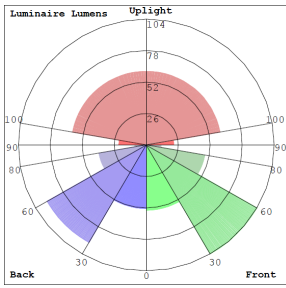

### Lighting:

- Total Lumens: 120LM
- Color Temperatures: 3000K
- Color Rendering Index: CRI ≥ 90
- Beam Angle: 120°
- Rated life: 50,000 Hrs

## Photometrics: BRL-RH-WH

BUG Rating: B0-U3-G1

## Other Views:

Lens View

Front View

Night View