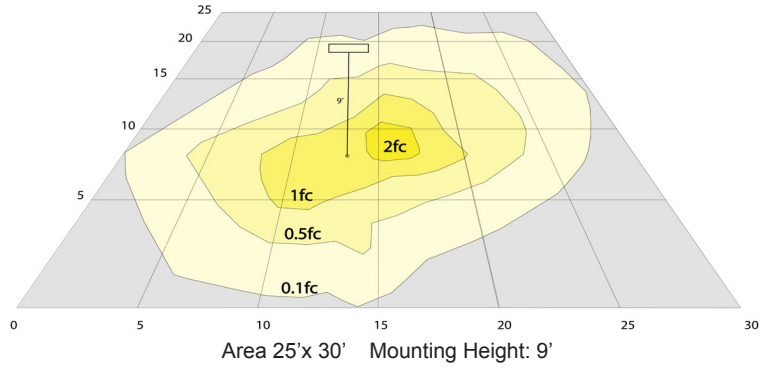

## Photometrics: BRL-RH-WH

BUG Rating: B0-U3-G1

## Other Views:

Lens View

Front View

Night View