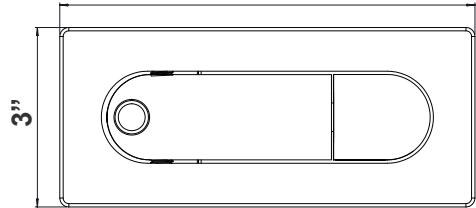

Customer Name: \_\_\_\_\_

Project Name: \_\_\_\_\_

Note: \_\_\_\_\_

Type: \_\_\_\_\_

7 1/4"

3"(H) x 7 1/4"(W) x 2"(D)

### Mechanical:

- Recessed Mount, Horizontal, White
- Aluminum Housing
- 360° Adjustable Light Head
- Four 1/2" KO On Each Side Of The Junction Box
- Maximum Ambient Temperature: -22°F to 104°F
- IP20 Indoor Only
- 5-Year Warranty