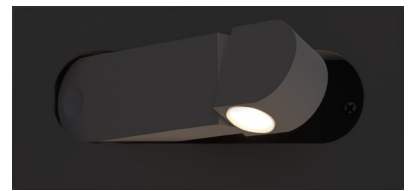

Photometrics: BRL-RH-WH

Other Views:

Lens View

Front View

Night View

Performance Table: BRL-RH-WH

MODEL NO.	Wattage	Voltage	Lumens	Color Temp.	BUG Rating	LPW
BRL-RH-WH	3W	120V	120LM	3000K	B1-U1-G0	40

Sample Ordering

Model   **Style**   **Finish**

BRL - RH - WH

Other Model: BRL-RH-BK

Lens View

Front View

Night View