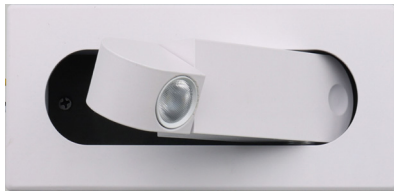

Other Views:

Lens View