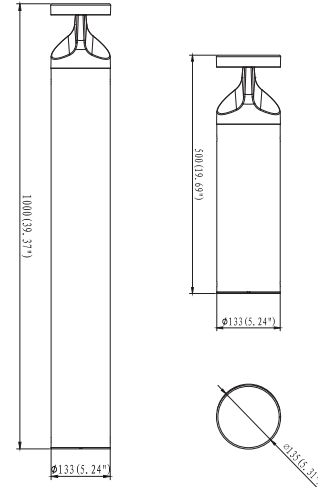

Note: \_\_\_\_\_

Type: \_\_\_\_\_

Bollards are designed for walkways, entrance ways, drives and other small-area lighting applications where low mounting heights are desirable

30 1/3"(H) x 5 1/4"(W) x 5 1/3"(D)  
19 2/3"(H) x 5 1/4"(W) x 5 1/3"(D)

## Other Views:

Head

G5 BOLLARD HEAD MODEL 401  
BOL-G5-401-MCTP-BK

+

Shaft  
Avail.in:14" & 33"  
(Sold Separately)

BOL-G5-SHAFT-14-BK  
BOL-G5-SHAFT-33-BK

+

G5 Bollard Round Anchor  
Bolts & Mounting Plate  
(Sold Separately)