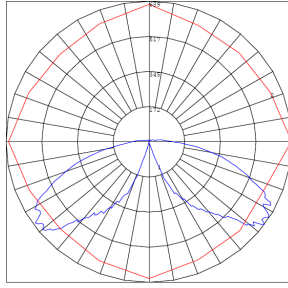

Photometrics: BOL-G5-401-MCTP

BUD Rating: B1-U3-G2