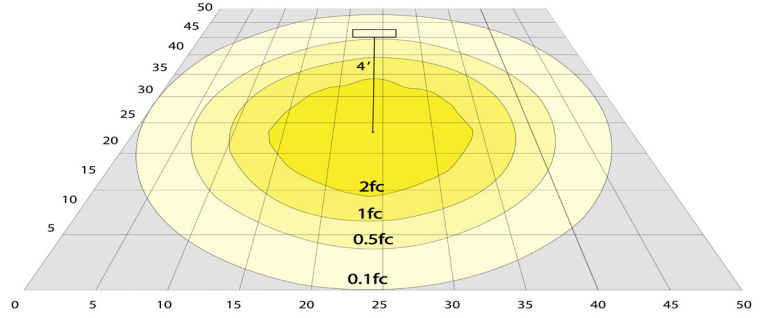

Area 75'x 65' Mounting Height: 4'

Other Views:

G5 BOLLARD HEAD MODEL 401
BOL-G5-401-MCTP-BK

+

BOL-G5-SHAFT-14-BK
BOL-G5-SHAFT-33-BK

+

BOL-G5-ABK-R

=