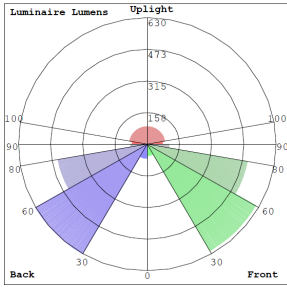

Photometrics: BOL-G5-401-MCTP

BUD Rating: B1-U3-G2