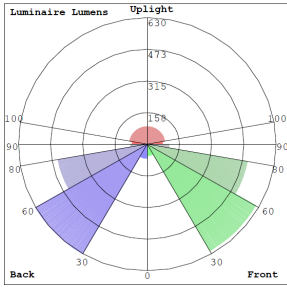

Photometrics: BOL-G5-101-MCTP

BUD Rating: B1-U3-G2

Area 75'x 65' Mounting Height: 4'

Other Views:

Head

G5 BOLLARD HEAD MODEL 101
BOL-G5-101-MCTP-BK

+

Shaft
Avail.in:14" & 33"
(Sold Separately)

BOL-G5-SHAFT-14-BK
BOL-G5-SHAFT-33-BK

+

G5 Bollard Round Anchor
Bolts & Mounting Plate
(Sold Separately)

BOL-G5-ABK-R

=

Head

G5 BOLLARD HEAD MODEL 101
BOL-G5-101-MCTP-BR

+

Shaft
Avail.in:14" & 33"
(Sold Separately)

BOL-G5-SHAFT-14-BR
BOL-G5-SHAFT-33-BR

+

G5 Bollard Round Anchor
Bolts & Mounting Plate
(Sold Separately)

BOL-G5-ABK-R

=

Performance Table: BOL-G5-101-MCTP

MODEL NO.	Wattage	Voltage	Lumens	Color Temp.	BUG Rating	LPW
BOL-G5-101-MCTP-BK BOL-G5-101-MCTP-BR	8W	120~277V	1040LM	3000K 4000K 5000K	B1-U3-G2	130
	13W		1690LM			
	18W		2340LM			
	25W		3250LM