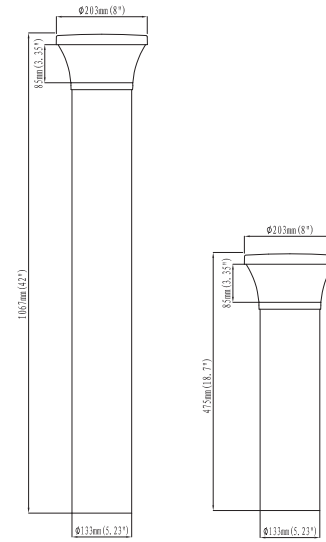

Note: \_\_\_\_\_

Type: \_\_\_\_\_

Bollards are designed for walkways, entrance ways, drives and other small-area lighting applications where low mounting heights are desirable

**42"(H) x 8"(W) x 5 1/4"(D)**  
**18 3/4"(H) x 8"(W) x 5 1/4"(D)**