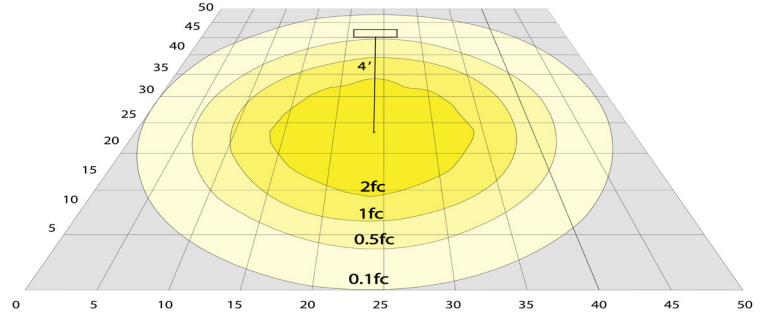

Photometrics: BOL-G5-101-MCTP

BUD Rating: B1-U3-G2

Area 75'x 65' Mounting Height: 4'

Other Views:

Head

G5 BOLLARD HEAD MODEL 101
BOL-G5-101-MCTP-BK

+

Shaft
Avail.in:14" & 33"
(Sold Separately)

BOL-G5-SHAFT-14-BK
BOL-G5-SHAFT-33-BK

+

G5 Bollard Round Anchor
Bolts & Mounting Plate
(Sold Separately)

BOL-G5-ABK-R

=

Head

G5 BOLLARD HEAD MODEL 101
BOL-G5-101-MCTP-BR

+

Shaft
Avail.in:14" & 33"
(Sold Separately)

BOL-G5-SHAFT-14-BR
BOL-G5-SHAFT-33-BR

+

G5 Bollard Round Anchor
Bolts & Mounting Plate
(Sold Separately)

BOL-G5-ABK-R

=

Performance Table: BOL-G5-101-MCTP

MODEL NO.	Wattage	Voltage	Lumens	Color Temp.	BUG Rating	LPW
BOL-G5-101-MCTP-BK BOL-G5-101-MCTP-BR	8W	120~277V	1040LM	3000K 4000K 5000K	B1-U3-G2	130
	13W		1690LM			
	18W		2340LM			
	25W		3250LM