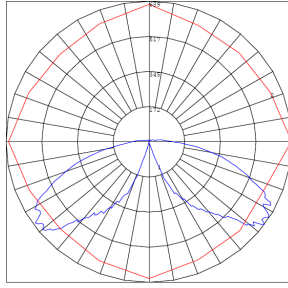

Photometrics: BOL-G5-101-MCTP

BUD Rating: B1-U3-G2

Area 75'x 65' Mounting Height: 4'

Other Views:

Head

G5 BOLLARD HEAD MODEL 101
BOL-G5-101-MCTP-BK

+

Shaft
Avail.in:14" & 33"
(Sold Separately)

BOL-G5-SHAFT-14-BK
BOL-G5-SHAFT-33-BK

+

G5 Bollard Round Anchor
Bolts & Mounting Plate
(Sold Separately)

BOL-G5-ABK-R

=

Head

G5 BOLLARD HEAD MODEL 101
BOL-G5-101-MCTP-BR

+

Shaft
Avail.in:14" & 33"
(Sold Separately)

BOL-G5-SHAFT-14-BR
BOL-G5-SHAFT-33-BR

+

G5 Bollard Round Anchor
Bolts & Mounting Plate
(Sold Separately)

BOL-G5-ABK-R

=

Performance Table: BOL-G5-101-MCTP

MODEL NO.	Wattage	Voltage	Lumens	Color Temp.	BUG Rating	LPW
BOL-G5-101-MCTP-BK BOL-G5-101-MCTP-BR	8W	120~277V	1040LM	3000K 4000K 5000K	B1-U3-G2	130
	13W		1690LM			
	18W		2340LM			
	25W		3250LM