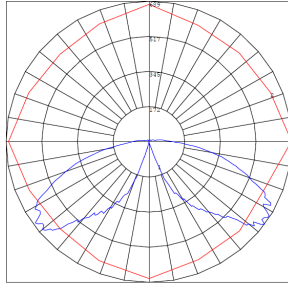

Photometrics: BOL-G2-107F-MCTP

BUD Rating: B1-U3-G2

Area 75'x 65' Mounting Height: 4'

Other Views:

Head

BOL-G2-107F-MCTP-BK
G2 BOLLARD HEAD MODEL 107F

Shaft

Avail.in:9" / 14" & 19" / 31"
(Sold Separately)