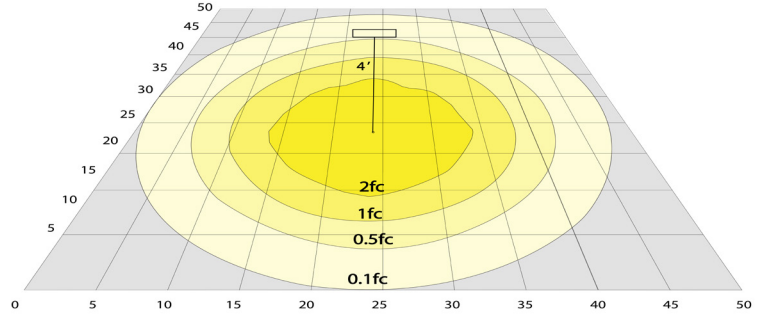

Technical Specifications

Electrical:

- Voltage: 120-277VAC
- Wattage: 14W/19W/24W
- Power Factor: >0.9
- Efficacy: 125 LPW

Lighting:

- Wattage & CCT Selectable Switches inside fixture
- Lumens: 3000LM Max.
- Color Temperatures: 3000K/4000K/5000K
- Color Rendering Index: CRI ≥ 70
- Beam Angle : 360°
- Lifespan: 70000 Hours

Photometrics: BOL-G2-107F-MCTP

BUD Rating: B1-U3-G2

Area 75'x 65' Mounting Height: 4'

Other Views:

Head

BOL-G2-107F-MCTP-BK
G2 BOLLARD HEAD MODEL 107F

Shaft

Avail.in:9" / 14" & 19" / 31"
(Sold Separately)