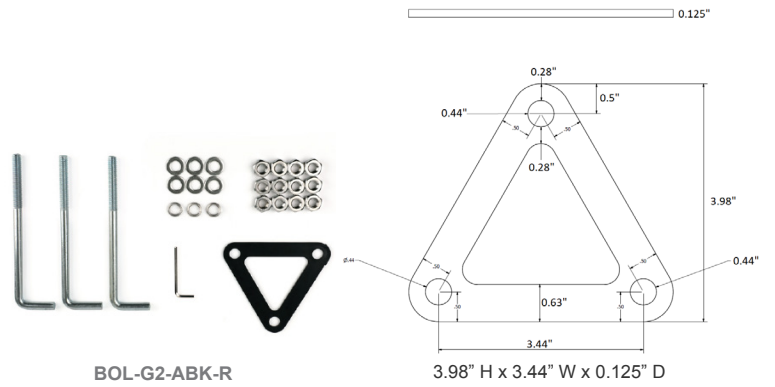

Accessories:

Blank = No Option For Accessories

- BOL-G2-SHAFT-31-BK = G2 Bollard Shaft 31 Inch, Black
- BOL-G2-SHAFT-31-BR = G2 Bollard Shaft 31 Inch, Bronze
- BOL-G2-SHAFT-19-BK = G2 Bollard Shaft 19 Inch, Black
- BOL-G2-SHAFT-19-BR = G2 Bollard Shaft 19 Inch, Bronze
- BOL-G2-SHAFT-14-BK = G2 Bollard Shaft 14 Inch, Black
- BOL-G2-SHAFT-14-BR = G2 Bollard Shaft 14 Inch, Bronze
- BOL-G2-SHAFT-9-BK = G2 Bollard Shaft 9 Inch, Black
- BOL-G2-SHAFT-9-BR = G2 Bollard Shaft 9 Inch, Bronze
- BOL-G2-ABK-R = G2 Bollard Round Replacement Anchor Bolts & Mounting Plate
- BOL-R-ACC-FLOPT-PC-B = Button Photocell

Factory-Installed Options:

Blank = No Option For Accessories

- OPT-EM-OD1INT = Emergency Backup Internal Battery, Back Box
- OPT-CRL-95(BK/GR/SR/WH) = Paint
- OPT-SEN-WMC = Microwave Bi-Level Sensor

ACCESSORIES: