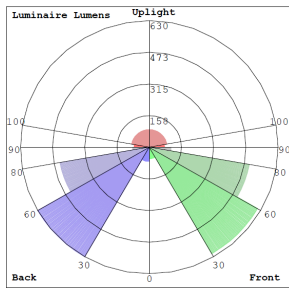

Photometrics: BOL-G2-103F-MCTP

BUD Rating: B1-U3-G2

Area 75'x 65' Mounting Height: 4'

Other Views:

BOL-G2-103F-MCTP-BK
G2 BOLLARD HEAD MODEL 103F

Avail.in:9" / 14" & 19" / 31"
(Sold Separately)

BOL-G2-SHAFT-9-BK
BOL-G2-SHAFT-14-BK
BOL-G2-SHAFT-19-BK
BOL-G2-SHAFT-31-BK