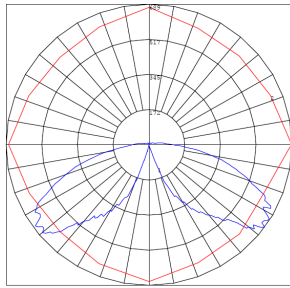

Photometrics: BOL-G2-103F-MCTP

BUD Rating: B1-U3-G2

Area 75'x 65' Mounting Height: 4'

Other Views:

BOL-G2-103F-MCTP-BK
G2 BOLLARD HEAD MODEL 103F

Avail.in:9" / 14" & 19" / 31"
(Sold Separately)

BOL-G2-SHAFT-9-BK
BOL-G2-SHAFT-14-BK
BOL-G2-SHAFT-19-BK
BOL-G2-SHAFT-31-BK