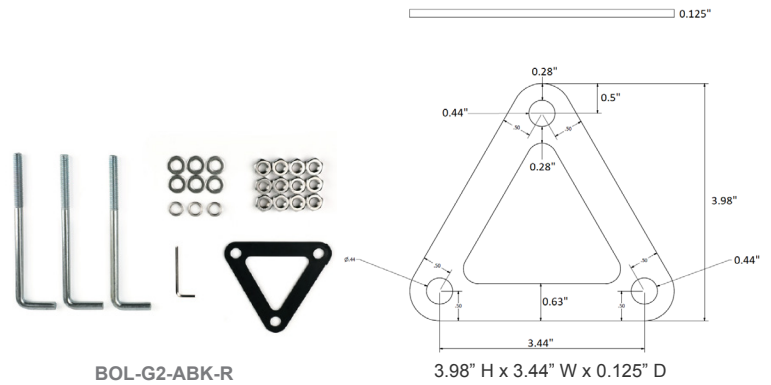

Accessories:

Blank = No Option For Accessories

- BOL-G2-SHAFT-31-BK = G2 Bollard Shaft 31 Inch, Black
- BOL-G2-SHAFT-31-BR = G2 Bollard Shaft 31 Inch, Bronze
- BOL-G2-SHAFT-19-BK = G2 Bollard Shaft 19 Inch, Black
- BOL-G2-SHAFT-19-BR = G2 Bollard Shaft 19 Inch, Bronze
- BOL-G2-SHAFT-14-BK = G2 Bollard Shaft 14 Inch, Black
- BOL-G2-SHAFT-14-BR = G2 Bollard Shaft 14 Inch, Bronze
- BOL-G2-SHAFT-9-BK = G2 Bollard Shaft 9 Inch, Black
- BOL-G2-SHAFT-9-BR = G2 Bollard Shaft 9 Inch, Bronze
- BOL-G2-ABK-R = G2 Bollard Round Replacement Anchor
- BOL-G2-ABK-R = G2 Bollard Round Replacement Anchor Bolts & Mounting Plate
- BOL-G2-103-LAK-BK = G2 Bollard Louver Kit For Model 103, Black
- BOL-G2-103-LAK-BR = G2 Bollard Louver Kit For Model 103, Bronze
- BOL-R-ACC-FLOPT-PC-B = Button Photocell

Factory-Installed Options:

Blank = No Option For Accessories

- OPT-EM-OD1INT = Emergency Backup Internal Battery, Back Box
- OPT-CRL-95(BK/GR/SR/WH) = Paint
- OPT-SEN-WMC = Microwave Bi-Level Sensor

ACCESSORIES:

FACTORY-INSTALLED OPTION: