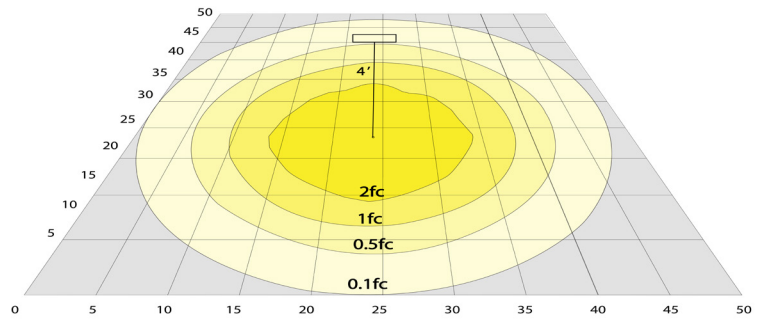

Photometrics: BOL-G2-103F-MCTP

BUD Rating: B1-U3-G2

Area 75'x 65' Mounting Height: 4'

Other Views:

BOL-G2-103F-MCTP-BK
G2 BOLLARD HEAD MODEL 103F

Avail.in:9" / 14" & 19" / 31"
(Sold Separately)

BOL-G2-SHAFT-9-BK
BOL-G2-SHAFT-14-BK
BOL-G2-SHAFT-19-BK
BOL-G2-SHAFT-31-BK

Anchor Bolts
& Mounting Plate
(Sold Separately)

BOL-G2-ABK-R

BOL-G2-103F-MCTP-BR
G2 BOLLARD HEAD MODEL 103F

Avail.in:9" / 14" & 19" / 31"
(Sold Separately)

BOL-G2-SHAFT-9-BR
BOL-G2-SHAFT-14-BR
BOL-G2-SHAFT-19-BR
BOL-G2-SHAFT-31-BR

Anchor Bolts
& Mounting Plate
(Sold Separately)

BOL-G2-ABK-R

Performance Table: BOL-G2-103F-MCTP

MODEL NO.	Wattage	Voltage	Lumens	Color Temp.	BUG Rating	LPW
BOL-G2-103F-MCTP	14W	120~277V	1750LM	3000K 4000K 5000K	B1-U3-G2	125
	19W		2375LM			
	24W		3000LM