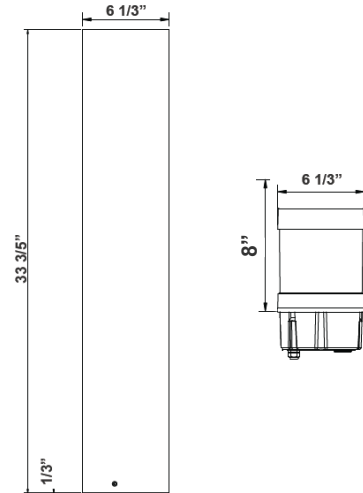

41 3/5"(H) x 6 1/3"(W)

Features

- Corrosion Resistant Aluminum for Exterior
- Samsung 2835 LED Chips
- Wattage & CCT Selectable Switches inside fixture
- 7-Year Warranty

Technical Specifications

Electrical:

- Voltage: 120-277VAC
- Wattage: 14W/19W/24W
- Power Factor: >0.9
- Efficacy: 125 LPW

Mechanical:

- Flat Top with Cone Reflector & Frosted Lens
- Corrosion Resistant Aluminum for Exterior
- Mounting Accessories & Anchor Bolts Included (7-1/2" long)
- Operating Temperature: -40°F to 113°F
- 7 Years Warranty
- IP Rating: IP65, Wet Locations

Lighting:

- Wattage & CCT Selectable Switches inside fixture
- Lumens: 3000LM Max.
- Color Temperatures: 3000K/4000K/5000K
- Color Rendering Index: CRI ≥ 70
- Beam Angle : 360°
- Lifespan: 70000 Hours

Applications:

- Bollards are designed for walkways, entrance ways, drives and other small-area lighting applications where low mounting heights are desirable

Other Models:

- 24W | 3000LM | BOL-G2-107F-MCTP-BK • 24W | 3000LM | BOL-G2-103D-MCTP-BK • 24W | 3000LM | BOL-G2-107D-MCTP-BK
- 24W | 3000LM | BOL-G2-107F-MCTP-BR • 24W | 3000LM | BOL-G2-103D-MCTP-BR • 24W | 3000LM | BOL-G2-107D-MCTP-BR