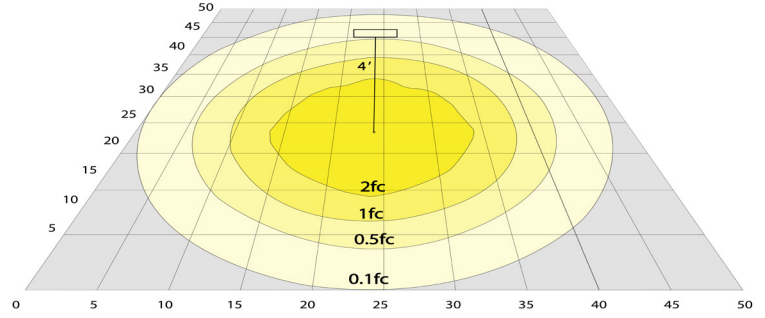

Photometrics: BOL-G2-103D-MCTP

BUD Rating: B1-U3-G2

Area 75'x 65' Mounting Height: 4'

Other Views:

Head

BOL-G2-103D-MCTP-BK
G2 BOLLARD HEAD MODEL 103D

+

Shaft