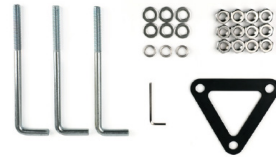

Avail.in:9" / 14" & 19" / 31"
(Sold Separately)

BOL-G2-SHAFT-9-BK
BOL-G2-SHAFT-14-BK
BOL-G2-SHAFT-19-BK
BOL-G2-SHAFT-31-BK

+

Anchor Bolts
& Mounting Plate
(Sold Separately)

BOL-G2-ABK-R

=

Head

BOL-G2-103D-MCTP-BR
G2 BOLLARD HEAD MODEL 103F

+

Shaft

Avail.in:9" / 14" & 19" / 31"
(Sold Separately)

BOL-G2-SHAFT-9-BR
BOL-G2-SHAFT-14-BR
BOL-G2-SHAFT-19-BR
BOL-G2-SHAFT-31-BR

+

Anchor Bolts
& Mounting Plate
(Sold Separately)

BOL-G2-ABK-R

=

Blank = No Option For Accessories

BOL-G2-SHAFT-31-BK = G2 Bollard Shaft 31 Inch, Black
BOL-G2-SHAFT-31-BR = G2 Bollard Shaft 31 Inch, Bronze
BOL-G2-SHAFT-19-BK = G2 Bollard Shaft 19 Inch, Black
BOL-G2-SHAFT-19-BR = G2 Bollard Shaft 19 Inch, Bronze
BOL-G2-SHAFT-14-BK = G2 Bollard Shaft 14 Inch, Black
BOL-G2-SHAFT-14-BR = G2 Bollard Shaft 14 Inch, Bronze
BOL-G2-SHAFT-9-BK = G2 Bollard Shaft 9 Inch, Black
BOL-G2-SHAFT-9-BR = G2 Bollard Shaft 9 Inch, Bronze
BOL-G2-ABK-R = G2 Bollard Round Replacement Anchor
BOL-G2-ABK-R = G2 Bollard Round Replacement Anchor Bolts & Mounting Plate
BOL-G2-103-LAK-BK = G2 Bollard Louver Kit For Model 103, Black
BOL-G2-103-LAK-BR = G2 Bollard Louver Kit For Model 103, Bronze
BOL-R-ACC-FLOPT-PC-B = Button Photocell