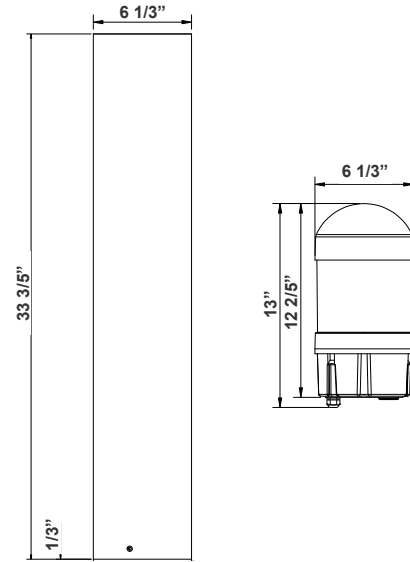

Type: _____

Avail Finish:

Bollards are designed for walkways, entrance ways, drives and other small-area lighting applications where low mounting heights are desirable

45"(H) x 6 1/3"(W) x 6 1/3"(D)

Features