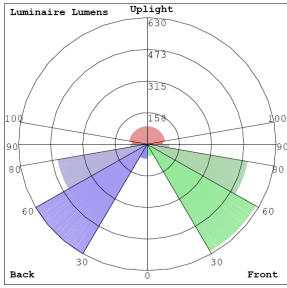

Photometrics: BOL-G2-103D-MCTP