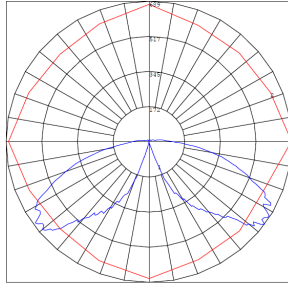

Photometrics: BOL-G2-103D-MCTP

BUD Rating: B1-U3-G2

Area 75'x 65' Mounting Height: 4'

Other Views:

Head

BOL-G2-103D-MCTP-BK
G2 BOLLARD HEAD MODEL 103D

+

Shaft