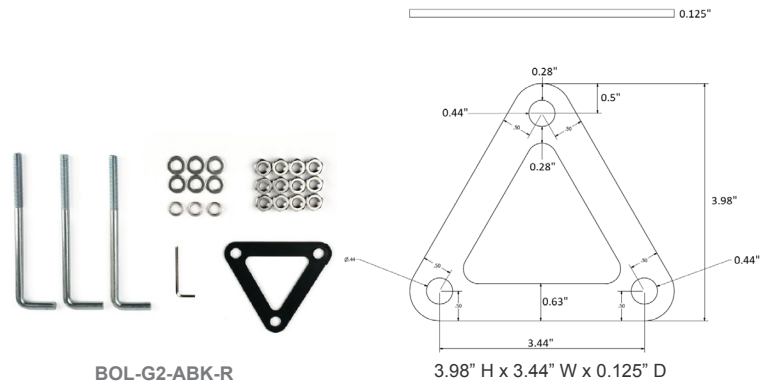

Accessories:

Blank = No Option For Accessories

BOL-G2-SHAFT-31-BK = G2 Bollard Shaft 31 Inch, Black
BOL-G2-SHAFT-31-BR = G2 Bollard Shaft 31 Inch, Bronze
BOL-G2-SHAFT-19-BK = G2 Bollard Shaft 19 Inch, Black
BOL-G2-SHAFT-19-BR = G2 Bollard Shaft 19 Inch, Bronze
BOL-G2-SHAFT-14-BK = G2 Bollard Shaft 14 Inch, Black
BOL-G2-SHAFT-14-BR = G2 Bollard Shaft 14 Inch, Bronze
BOL-G2-SHAFT-9-BK = G2 Bollard Shaft 9 Inch, Black
BOL-G2-SHAFT-9-BR = G2 Bollard Shaft 9 Inch, Bronze
BOL-G2-ABK-R = G2 Bollard Round Replacement Anchor
BOL-G2-ABK-R = G2 Bollard Round Replacement Anchor Bolts & Mounting Plate
BOL-G2-103-LAK-BK = G2 Bollard Louver Kit For Model 103, Black
BOL-G2-103-LAK-BR = G2 Bollard Louver Kit For Model 103, Bronze
BOL-R-ACC-FLOPT-PC-B = Button Photocell

Factory-Installed Options:

Blank = No Option For Accessories

OPT-EM-OD1INT = Emergency Backup Internal Battery, Back Box
OPT-CRL-95(BK/GR/SR/WH) = Paint
OPT-SEN-WMC = Microwave Bi-Level Sensor

ACCESSORIES:

FACTORY-INSTALLED OPTION: