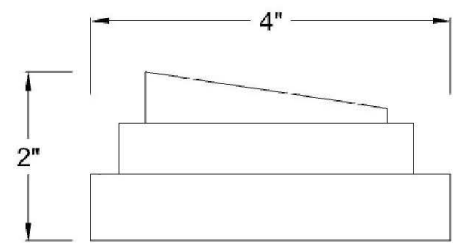

:: Light Source

LED JC G4 Corn Lamp Bipin

:: Lens

Glass Lens

:: Dimensions

:: Accessories included

Silicon-filled
WireNuts

3ft.
SPT-2 18AWG
Lead Wire