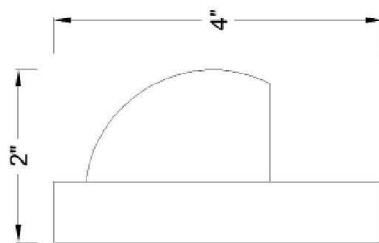

:: Light Source

LED JC G4 Corn Lamp Bipin

:: Lens

Glass Lens

:: Dimensions

:: Accessories included

Silicon-filled
WireNuts

3ft.
SPT-2 18AWG
Lead Wire