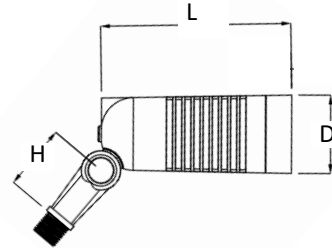

DIMENSIONS:

5.70"(L) X 1.96"(H) X 2.36"(D)

White

Black

Oil-Rubbed Bronze

AD120-017-MCT-WH
AD120-017-MCT-BK
AD120-017-MCT-ORB

12V LED NEW GEN. LUMINUM SPOT LIGHT

Ideal for walkway and pathway, stairway and more.

ELECTRICAL SPECIFICATIONS:

- Voltage: 120V
- Wattage: 8W
- Efficacy: 87LM/W

HOUSING SPECIFICATIONS:

- Housing Material: Aluminum
- Finish: White or Black or Oil-Rubbed Bronze
- 2FT. STP-2 18AWG lead wire
- 8-1/2" Non-metallic Spike
- Silicon-filled Wire Nuts
- IP rating: IP67, Wet Locations

2ft. SPT-2 18AWG Lead Wire

8-1/2" Non-metallic Spike

LIGHTING SPECIFICATIONS:

- Integrated LED
- Lens: Flat Glass Lens
- Total lumens: 700LM
- Color Temperature: MCT: 3000K/4000K/5000K
- Beam Angle: 36°

WARRANTY: 1 years