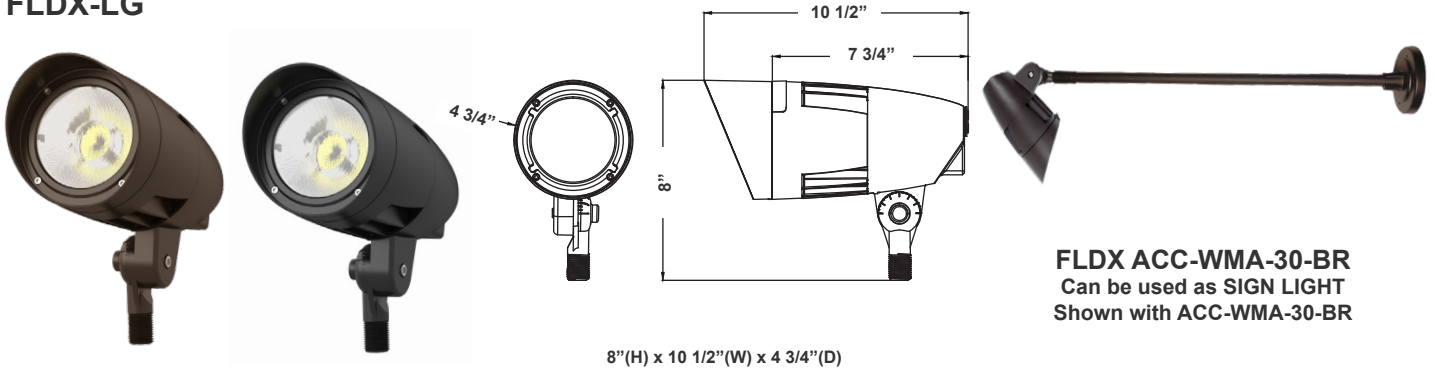

FLDX-LG

FLDX ACC-WMA-30-BR
Can be used as SIGN LIGHT
Shown with ACC-WMA-30-BR

MODEL NO.	Wattage	Voltage	Lumens	Color Temp.	BUG Rating	LPW
FLDX-LG-30-50W-MCTP-BR	30W	120-277V	6200LM	3000K	B3-U0-G0	120
FLDX-LG-30-50W-MCTP-BK	40W			4000K		
	50W			5000K