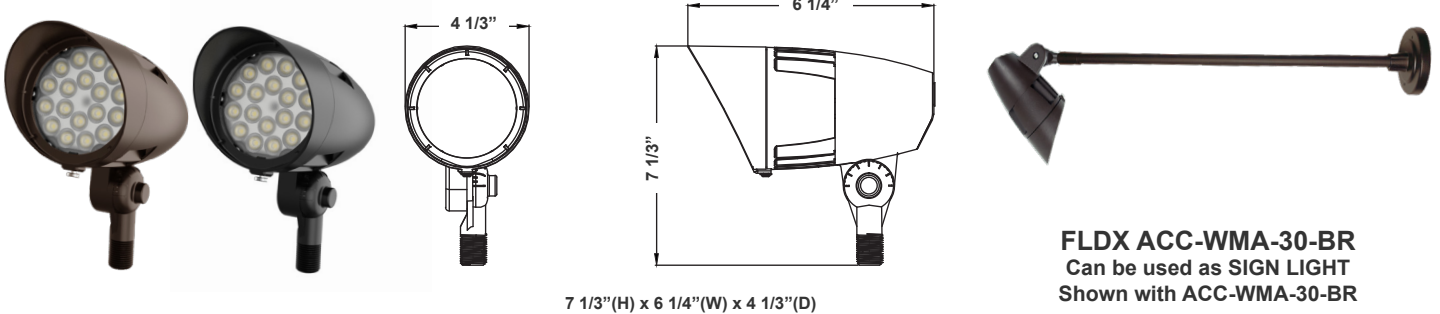

Note: _____

Type: _____

32 3/4"(L) X 4 3/4"(H)
1/2" Threaded

The Flood Light Wall-Mounting Arm, measuring 30 inches, serves as a crucial component for securely affixing floodlights to walls. This arm provides an elevated and adjustable platform for the floodlight fixture, ensuring optimal positioning to illuminate specific areas effectively.

Technical Specifications

Mechanical:

- Aluminum Steel Housing
- Steel Thickness: 24 Gauge
- Suitable For Wet Locations
- 5-Year Warranty

Mechanical:

The Flood Light Wall-Mounting Arm, measuring 30 inches, serves as a crucial component for securely affixing floodlights to walls. This arm provides an elevated and adjustable platform for the floodlight fixture, ensuring optimal positioning to illuminate specific areas effectively.

Compatible Models:

FLDX-SM

FLDX ACC-WMA-30-BR
Can be used as SIGN LIGHT
Shown with ACC-WMA-30-BR

MODEL NO.	Wattage	Voltage	Lumens	Color Temp.	BUG Rating	LPW
FLDX-SM-15W-BR	15W	120-277V	1800LM	3000K	B1-U0-G0	120
FLDX-SM-15W-BK				4000K		

FLDX-MD

FLDX ACC-WMA-30-BR
Can be used as SIGN LIGHT
Shown with ACC-WMA-30-BR

MODEL NO.	Wattage	Voltage	Lumens	Color Temp.	BUG Rating	LPW
FLDX-MD-10-30W-BR	10W	120-277V	3700LM	3000K	B2-U0-G0	120
FLDX-MD-10-30W-BK	20W			4000K		
	30W			5000K		