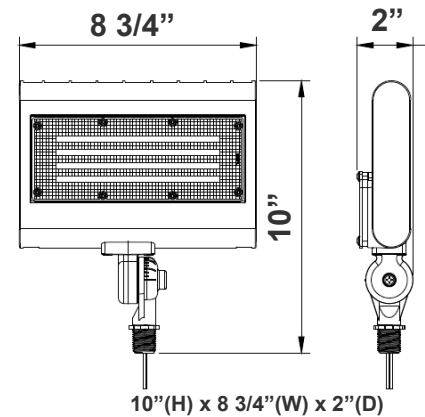

LFX-MD

MODEL NO.	Wattage	Voltage	Lumens	Color Temp.	BUG Rating	LPW
LFX-MD-15-50W-MCTP-KN-WH	15W	120~277V	1950LM	3000K 4000K 5000K	B3-U0-G1	130
LFX-MD-15-50W-MCTP-KN-SV	20W		2600LM			
LFX-MD-15-50W-MCTP-KN-BR	30W		4500LM			
LFX-MD-15-50W-MCTP-KN-BK	50W		6500LM