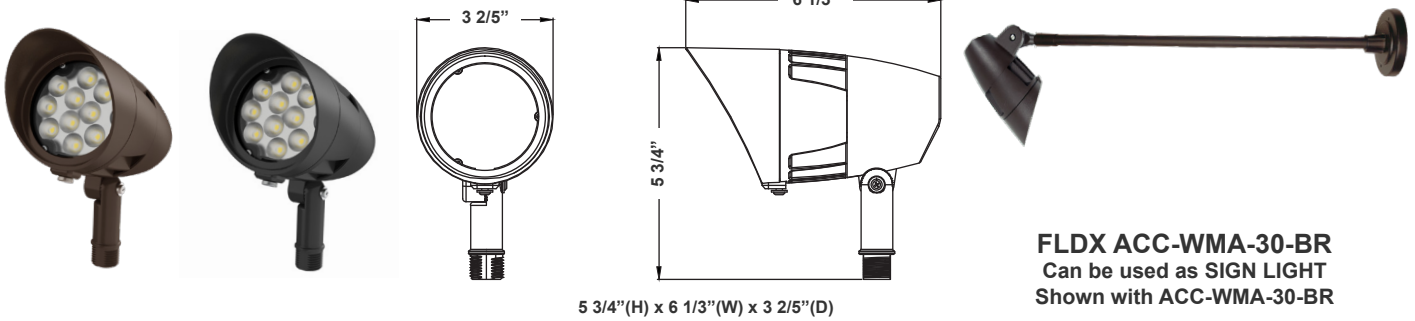

Note: _____

Type: _____

32 3/4"(L) X 4 3/4"(H)
1/2" Threaded

The Flood Light Wall-Mounting Arm, measuring 30 inches, serves as a crucial component for securely affixing floodlights to walls. This arm provides an elevated and adjustable platform for the floodlight fixture, ensuring optimal positioning to illuminate specific areas effectively.

Technical Specifications

Mechanical:

- Aluminum Steel Housing
- Steel Thickness: 24 Gauge
- Suitable For Wet Locations
- 5-Year Warranty

Mechanical:

The Flood Light Wall-Mounting Arm, measuring 30 inches, serves as a crucial component for securely affixing floodlights to walls. This arm provides an elevated and adjustable platform for the floodlight fixture, ensuring optimal positioning to illuminate specific areas effectively.

Compatible Models:

LFXE-MD-KN

12 1/5"(H) x 9 6/7"(W) x 2 2/3"(D)

LFXE ACC-WMA-30-BR
Can be used as BILBOARD/SIGN LIGHT
Shown with ACC-WMA-30-BR

MODEL NO.	Wattage	Voltage	Lumens	Color Temp.	BUG Rating	LPW
LFXE-MD-50-100W-MCTP-KN-P	50W	120~277V	6750LM	3000K	B3-U0-G1	135
	80W		10800LM	4000K		
	100W		13500LM	5000K		

Compatible Models:

FLDX-SM

FLDX ACC-WMA-30-BR
Can be used as SIGN LIGHT
Shown with ACC-WMA-30-BR

MODEL NO.	Wattage	Voltage	Lumens	Color Temp.	BUG Rating	LPW
FLDX-SM-15W-BR	15W	120-277V	1800LM	3000K	B1-U0-G0	120
FLDX-SM-15W-BK				4000K		