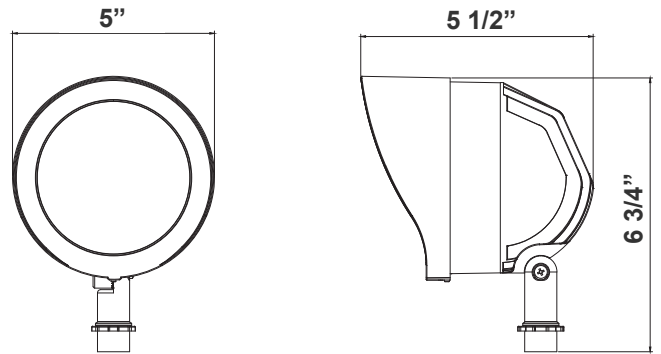

GL-MCTP

6 3/4"(H) x 5"(W) x 5 1/2"(D)

MODEL NO.	Wattage	Voltage	Lumens	Color Temp.	BUG Rating	LPW
GL-MCTP-BK	20W	120-277V	1400LM	3000K~5700K	B1-U2-G0	70
GL-MCTP-BR						
GL-MCTP-WH