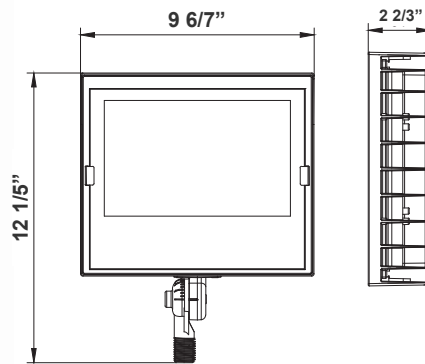

Compatible Models:

LFXE-MD-KN

12 1/5"(H) x 9 6/7"(W) x 2 2/3"(D)