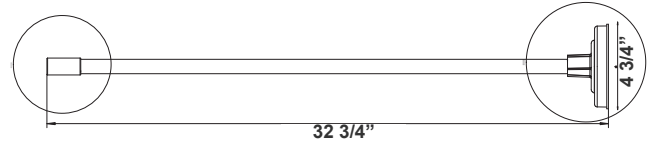

Note: _____

Type: _____

32 3/4"(L) X 4 3/4"(H)
1/2" Threaded

The Flood Light Wall-Mounting Arm, measuring 30 inches, serves as a crucial component for securely affixing floodlights to walls. This arm provides an elevated and adjustable platform for the floodlight fixture, ensuring optimal positioning to illuminate specific areas effectively.

Technical Specifications

Mechanical:

- Aluminum Steel Housing
- Steel Thickness: 24 Gauge
- Suitable For Wet Locations
- 5-Year Warranty

Mechanical:

The Flood Light Wall-Mounting Arm, measuring 30 inches, serves as a crucial component for securely affixing floodlights to walls. This arm provides an elevated and adjustable platform for the floodlight fixture, ensuring optimal positioning to illuminate specific areas effectively.