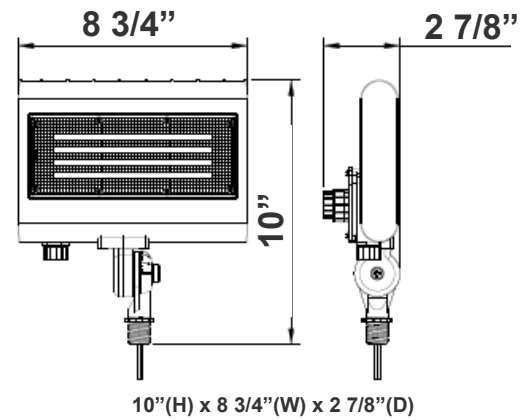

Compatible Models:

LFX-SM

MODEL NO.	Wattage	Voltage	Lumens	Color Temp.	BUG Rating	LPW
LFX-SM-10-30W-MCTP-KN-WH	10W	120~277V	1300LM	3000K 4000K 5000K 5700K	B2-U0-G1	130
LFX-SM-10-30W-MCTP-KN-SV	15W		1950LM			
LFX-SM-10-30W-MCTP-KN-BR	20W		2600LM			
LFX-SM-10-30W-MCTP-KN-BK	30W		4500LM