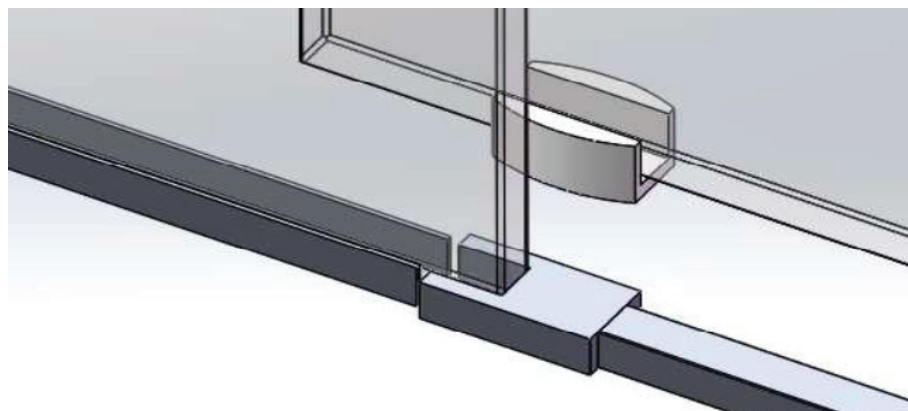

Door Guide and Waterproof Bar