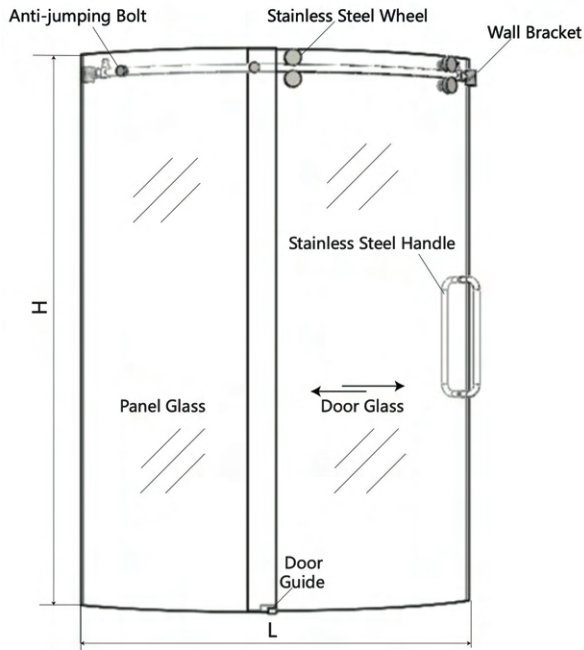

Reversible: No

Handle: Stainless Steel Door Handles,Handles can be replace(Optional)

Standard Size : 48" X 79" 60" X 79" (L*H)

Non-Standard Size: Size can be customized

Tempered Safety Glass: 3/8"

Finish Available: Chrome, Brushed Nickel, Matte Black, Oil Rubbed Bronze, Brushed Gold

Anti-jumping Bolt and Wall Connection Without Vertical Aluminum Channel

Wheels and Curved Stainless Steel Tubing Rail

Door Guide

Stainless Steel Handle
(the handle can be optional and the size can be customized)