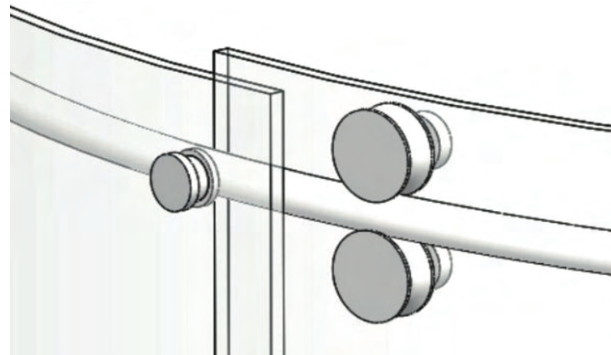

Reversible: No

Handle: Stainless Steel Door Handles,Handles can be replace(Optional)

Standard Size : 48" X 79" 60" X 79" (L*H)

Non-Standard Size: Size can be customized

Tempered Safety Glass: 3/8"

Finish Available: Chrome, Brushed Nickel, Matte Black, Oil Rubbed Bronze, Brushed Gold

Anti-jumping Bolt and Wall Connection Without Vertical Aluminum Channel

Wheels and Curved Stainless Steel Tubing Rail

Door Guide

Stainless Steel Handle
(the handle can be optional and the size can be customized)