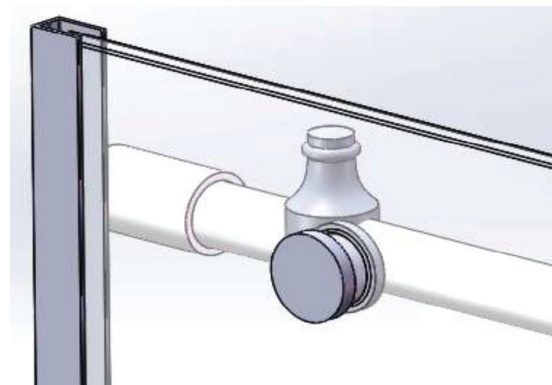

Glass Finish: Clear

Glass Type: Tempered

Reversible: Yes

Handle: Stainless Steel Door Handles, Handles can be replace(Optional)

Standard Size: 48" X 79" 60" X 79" (L*H)

Non-Standard Size: Size can be customized

Tempered Safety Glass: 3/8"

Finish Available: Chrome, Brushed Nickel, Matte Black, Oil Rubbed Bronze, Brushed Gold

Rollers and Stainless Steel Tubal Rail

Chrome finished U channel

Door Guide and Waterproof Bar

Stainless Steel Handle

BV-HX420B Straight Single Sliding Shower Door

Model Number: BV-HX420B

Door Style: Single Sliding Frameless Door

Door Type: One (1) Sliding Door

Glass Finish: Clear Tempered

Nano Coating: Yes, double-side nano glass treatment

Reversible: Yes

Handle: Stainless Steel Door Handles, Handles can be replaced (Optional)

Standard Size : 48" X 79" 60" X 79" (L*H)

Non-Standard Size: Size can be customized

Tempered Safety Glass: 3/8"

Finish Available: Chrome, Brushed Nickel, Matte Black, Oil Rubbed Bronze, Brushed Gold