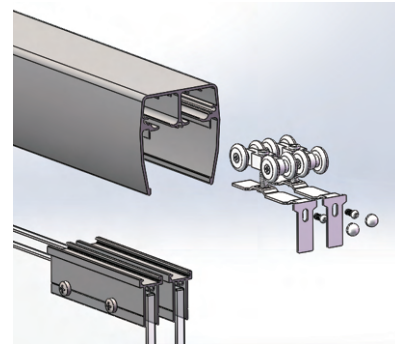

Handle: Stainless Steel Door Handles, Handles can be replace(Optional)

Standard Size: 60" X 75" 60" X 79" 48" X 75" 60" X 79" (L*H)

Non-Standard Size: Size can be customized

Tempered Safety Glass: 3/8" , 5/16" , 1/4"

Finish Available: Chrome, Brushed Nickel, Matte Black, Oil Rubbed Bronze, Brushed Gold

Structure of Header

Door Guide: With 2 screws tighten to the bottom rail

Installation of Rollers
Easy installation, Easy adjustable

Stainless Steel Towel Bar
(can be optional)

Stainless Steel Rollers

Side Bumpers

BV-HX420 Barn Door Single Slide Frameless Door

Model Number: BV-HX420

Door Style: Single Slide Frameless Door

Door Type: Barn Door

(Swings in or out for easy access and cleaning. Seal provides excellent water containment. Square minimalist-style wall jamb. No exposed screws for a sleek, contemporary look 1" width adjustability on wall jamb)