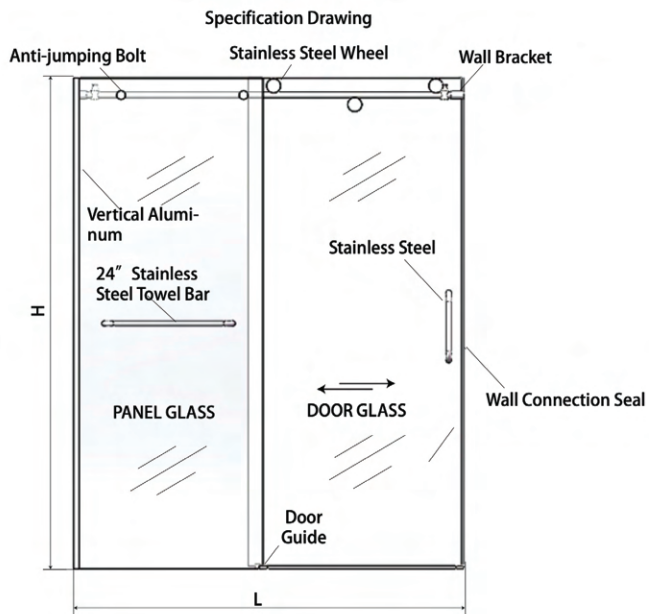

Reversible: Yes

Handle: Stainless Steel Door Handles, Handles can be replaced (Optional)

Standard Size : 48" X 79" 60" X 79" (L*H)

Non-Standard Size: Size can be customized

Tempered Safety Glass: 3/8"

Finish Available: Chrome, Brushed Nickel, Matte Black, Oil Rubbed Bronze, Brushed Gold