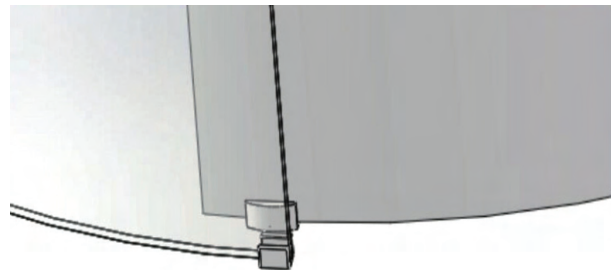

Anti-jumping Bolt and Wall Connection Without Vertical Aluminum Channel

Wheels and Curved Stainless Steel Tubing Rail

Door Guide

Stainless Steel Handle
(the handle can be optional and the size can be customized)