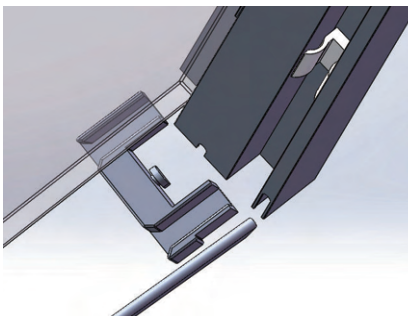

Standard Size : 60" X 74" 60" X 79" 48" X 74" 60" X 79" (L*H)

Non-Standard Size: Size can be customized

Tempered Safety Glass: 3/8" or 5/16"

Finish Available: Chrome, Brushed Nickel, Matte Black, Oil Rubbed Bronze, Brushed Gold

Aluminum Header: Can be to 80" Wide

15 3/4" Stainless Steel Towel Bar

Door Guide: Can be silicone applied, no screws needed, quicker installation. Or with 2 screws tighten to the shower pan.

Left and Right Anitcollison Block: Quick Installation, No Screws Needed.

Side Wall Guard: Quick installation, no screws needed

Stainless Steel Rollers. Anti-slip Guide Design. Retention Piece

BV-BS-10 Frameless Bath screen

Model Number: BV-BS-10
Door Style: Frameless Bath Screen

(Swings in or out for easy access and cleaning. Seal provides excellent water containment. Square minimalist-style wall jamb. No exposed screws for a sleek, contemporary look 1" width adjustability on wall jamb)