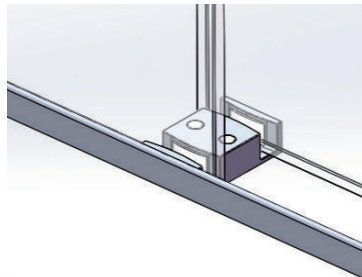

Anti-jumping Bolt and Wall Connection Without Vertical Aluminum Channel

Wheels and Curved Stainless Steel Tubing Rail

Door Guide

Stainless Steel Handle
(the handle can be optional and the size can be customized)

Standard Size : 60" X 74" 60" X 79" 48" X 74" 60" X 79" (L*H)

Non-Standard Size: Size can be customized

Tempered Safety Glass: 3/8" or 5/16"

Finish Available: Chrome, Brushed Nickel, Matte Black, Oil Rubbed Bronze, Brushed Gold

Aluminum Header: Can be to 80" Wide

15 3/4" Stainless Steel Towel Bar

Door Guide: Can be silicone applied, no screws needed, quicker installation. Or with 2 screws tighten to the shower pan.

Left and Right Anitcollison Block: Quick Installation, No Screws Needed.

(Swings in or out for easy access and cleaning. Seal provides excellent water containment. Square minimalist-style wall jamb. No exposed screws for a sleek, contemporary look 1" width adjustability on wall jamb)