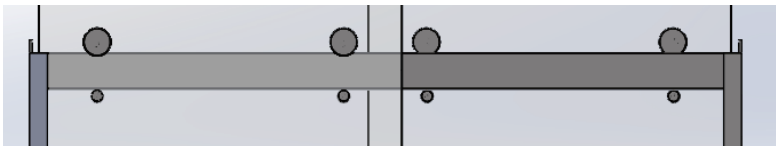

Standard Size : 60" X 74" 60" X 79" 48" X 74" 60" X 79" (L*H)

Non-Standard Size: Size can be customized

Tempered Safety Glass: 3/8" or 5/16"

Finish Available: Chrome, Brushed Nickel, Matte Black, Oil Rubbed Bronze, Brushed Gold

Aluminum Header: Can be to 80" Wide

15 3/4" Stainless Steel Towel Bar

Door Guide: Can be silicone applied, no screws needed, quicker installation. Or with 2 screws tighten to the shower pan.

Left and Right Anitcollison Block: Quick Installation, No Screws Needed.

(Swings in or out for easy access and cleaning. Seal provides excellent water containment. Square minimalist-style wall jamb. No exposed screws for a sleek, contemporary look 1" width adjustability on wall jamb)