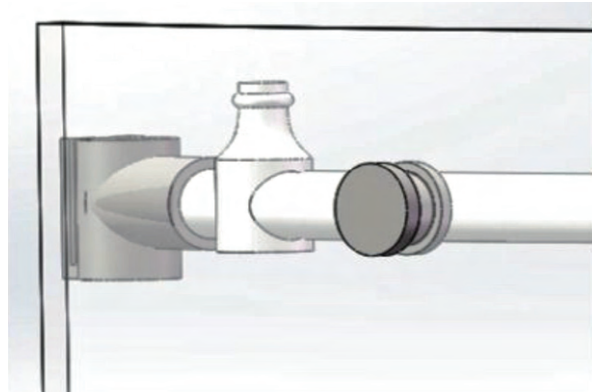

Reversible: No

Handle: Stainless Steel Door Handles,Handles can be replace(Optional)

Standard Size : 48" X 79" 60" X 79" (L*H)

Non-Standard Size: Size can be customized

Tempered Safety Glass: 3/8"

Finish Available: Chrome, Brushed Nickel, Matte Black, Oil Rubbed Bronze, Brushed Gold

Anti-jumping Bolt and Wall Connection Without Vertical Aluminum Channel

Wheels and Curved Stainless Steel Tubing Rail

Door Guide

Stainless Steel Handle
(the handle can be optional and the size can be customized)