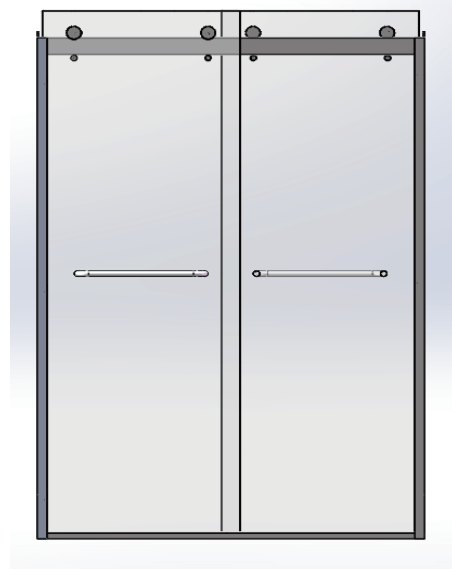

Finish Available: Chrome, Brushed Nickel, Matte Black, Oil Rubbed Bronze, Brushed Gold

Structure of Header

Door Guide: With 2 screws tighten to the bottom rail

Installation of Rollers
Easy installation, Easy adjustable

BV-HX421A Bypass Barn

Model Number: BV-HX421A

Door Style: Bypass Barn Door

Door Type: Two(2)Sliding Door

Glass Finish: Clear Tempered

Nano Coating: Yes,Double Side Nano Glass Treatment

Reversible: Yes

Handle: Handles can be replace(Optional)

Standard Size : 60" X 74" 60" X 79" 48" X 74" 60" X 79" (L*H)

Non-Standard Size: Size can be customized

Tempered Safety Glass: 3/8" or 5/16"

Finish Available: Chrome, Brushed Nickel, Matte Black, Oil Rubbed Bronze, Brushed Gold