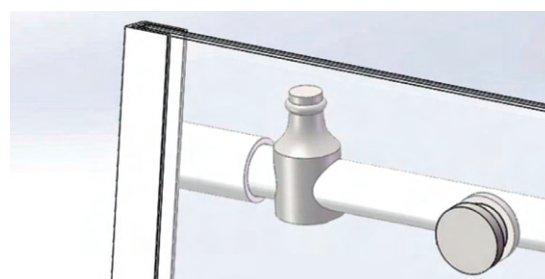

Reversible: Yes

Handle: Stainless Steel Door Handles, Handles can be replaced (Optional)

Standard Size : 48" X 79" 60" X 79" (L*H)

Non-Standard Size: Size can be customized

Tempered Safety Glass: 3/8"

Finish Available: Chrome, Brushed Nickel, Matte Black, Oil Rubbed Bronze, Brushed Gold

Wheels and Stainless Steel Tubing Rail

Stainless Steel Towel Bar
(The handle and towel bar are optional and the sizes can be customized)

Chrome finished U channel

Stainless Steel Handle

Door Guide and Waterproof Bar