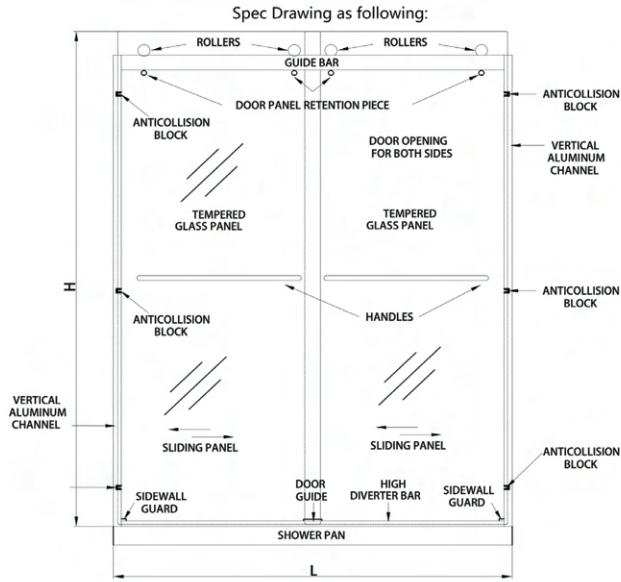

Anti-jumping Bolt and Wall Connection Without Vertical Aluminum Channel

Wheels and Curved Stainless Steel Tubing Rail

Door Guide

Stainless Steel Handle
(the handle can be optional and the size can be customized)

BV-HX421A Bypass Barn

Model Number: BV-HX421A

Door Style: Bypass Barn Door

Door Type: Two(2)Sliding Door

Glass Finish: Clear Tempered

Nano Coating: Yes,Double Side Nano Glass Treatment

Reversible: Yes

Handle: Handles can be replace(Optional)

Standard Size : 60" X 74" 60" X 79" 48" X 74" 60" X 79" (L*H)

Non-Standard Size: Size can be customized

Tempered Safety Glass: 3/8" or 5/16"

Finish Available: Chrome, Brushed Nickel, Matte Black, Oil Rubbed Bronze, Brushed Gold

(Swings in or out for easy access and cleaning. Seal provides excellent water containment. Square minimalist-style wall jamb. No exposed screws for a sleek, contemporary look 1" width adjustability on wall jamb)