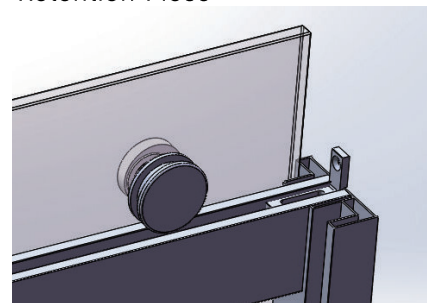

Standard Size : 60" X 74" 60" X 79" 48" X 74" 60" X 79" (L*H)

Non-Standard Size: Size can be customized

Tempered Safety Glass: 3/8" or 5/16"

Finish Available: Chrome, Brushed Nickel, Matte Black, Oil Rubbed Bronze, Brushed Gold

Aluminum Header: Can be to 80" Wide

15 3/4" Stainless Steel Towel Bar

Door Guide: Can be silicone applied, no screws needed, quicker installation. Or with 2 screws tighten to the shower pan.

Left and Right Anitcollison Block: Quick Installation, No Screws Needed.

Side Wall Guard: Quick installation, no screws needed

Stainless Steel Rollers. Anti-slip Guide Design. Retention Piece

BV-BS-10 Frameless Bath screen

Model Number: BV-BS-10
Door Style: Frameless Bath Screen

(Swings in or out for easy access and cleaning. Seal provides excellent water containment. Square minimalist-style wall jamb. No exposed screws for a sleek, contemporary look 1" width adjustability on wall jamb)