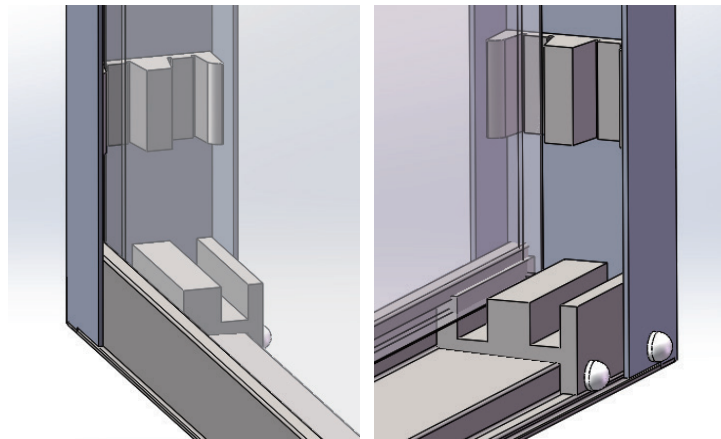

Handle: Stainless Steel Door Handles, Handles can be replace(Optional)

Standard Size: 60" X 75" 60" X 79" 48" X 75" 60" X 79" (L*H)

Non-Standard Size: Size can be customized

Tempered Safety Glass: 3/8" , 5/16" , 1/4"

Finish Available: Chrome, Brushed Nickel, Matte Black, Oil Rubbed Bronze, Brushed Gold

Structure of Header

Door Guide: With 2 screws tighten to the bottom rail

Installation of Rollers
Easy installation, Easy adjustable

Stainless Steel Towel Bar
(can be optional)

Stainless Steel Rollers

Side Bumpers

BV-HX420 Barn Door Single Slide Frameless Door

Model Number: BV-HX420

Door Style: Single Slide Frameless Door

Door Type: Barn Door

Glass Finish: Clear

Glass Type: Tempered

Reversible: Yes

Handle: Stainless Steel Door Handles, Handles can be replace(Optional)

Standard Size: 48" X 79" 60" X 79" (L*H)

Non-Standard Size: Size can be customized