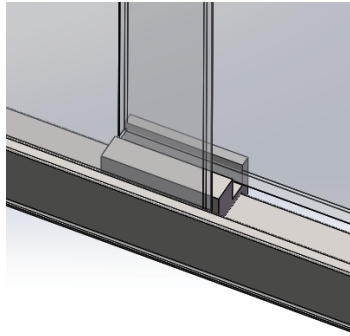

SHOWER DOOR

 **BlueVue**
www.bluevueinc.com

BV-HA420 Bypass Shower Door

Model Number: BV-HX420

Door Style: Bypass Shower Door

Glass Finish: Clear/Frosted

Glass Type: Tempered

Reversible: Yes

Handle: Stainless Steel Door Handles, Handles can be replace(Optional)

Standard Size: 60" X 75" 60" X 79" 48" X 75" 60" X 79" (L*H)

Non-Standard Size: Size can be customized

Tempered Safety Glass: 3/8" , 5/16" , 1/4"

Finish Available: Chrome, Brushed Nickel, Matte Black, Oil Rubbed Bronze, Brushed Gold

Structure of Header

Door Guide: With 2 screws tighten to the bottom rail

Installation of Rollers
Easy installation, Easy adjustable

Glass Finish: Clear

Glass Type: Tempered

Reversible: Yes

Handle: Stainless Steel Door Handles, Handles can be replace(Optional)

Standard Size: 48" X 79" 60" X 79" (L*H)

Non-Standard Size: Size can be customized