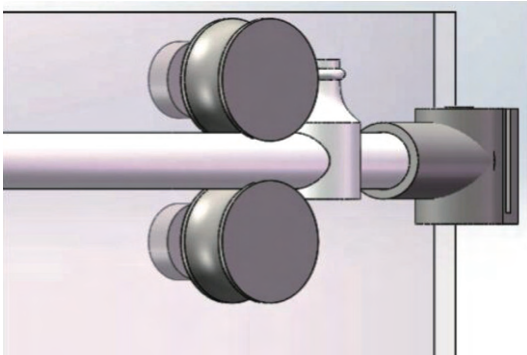

Reversible: No

Handle: Stainless Steel Door Handles,Handles can be replace(Optional)

Standard Size : 48" X 79" 60" X 79" (L*H)

Non-Standard Size: Size can be customized

Tempered Safety Glass: 3/8"

Finish Available: Chrome, Brushed Nickel, Matte Black, Oil Rubbed Bronze, Brushed Gold

Anti-jumping Bolt and Wall Connection Without Vertical Aluminum Channel

Wheels and Curved Stainless Steel Tubing Rail

Door Guide

Stainless Steel Handle
(the handle can be optional and the size can be customized)