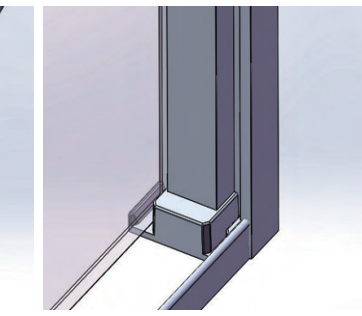

Finish Available: Chrome, Brushed Nickel, Matte Black, Oil Rubbed Bronze, Brushed Gold

Structure of Header

Door Guide: With 2 screws tighten to the bottom rail

Installation of Rollers
Easy installation, Easy adjustable

Aluminum Header: Can be to 80" Wide

15 3/4" Stainless Steel Towel Bar

Door Guide: Can be silicone applied, no screws needed, quicker installation. Or with 2 screws tighten to the shower pan.

Left and Right Anitcollison Block: Quick Installation, No Screws Needed.

Side Wall Guard: Quick installation, no screws needed

Stainless Steel Rollers. Anti-slip Guide Design. Retention Piece

BV-BS-10 Frameless Bath screen

Model Number: BV-BS-10
Door Style: Frameless Bath Screen

(Swings in or out for easy access and cleaning. Seal provides excellent water containment. Square minimalist-style wall jamb. No exposed screws for a sleek, contemporary look 1" width adjustability on wall jamb)