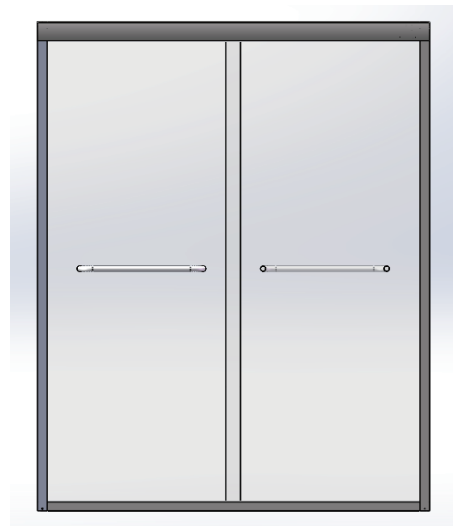

SHOWER DOOR

 **BlueVue**
www.bluevueinc.com

BV-HA420 Bypass Shower Door

Model Number: BV-HX420

Door Style: Bypass Shower Door

Glass Finish: Clear/Frosted

Glass Type: Tempered

Reversible: Yes

Handle: Stainless Steel Door Handles, Handles can be replace(Optional)

Standard Size: 60" X 75" 60" X 79" 48" X 75" 60" X 79" (L*H)

Non-Standard Size: Size can be customized

Tempered Safety Glass: 3/8" , 5/16" , 1/4"

Finish Available: Chrome, Brushed Nickel, Matte Black, Oil Rubbed Bronze, Brushed Gold

Structure of Header

Door Guide: With 2 screws tighten to the bottom rail

Installation of Rollers
Easy installation, Easy adjustable

Stainless Steel Towel Bar
(can be optional)

Stainless Steel Rollers

Side Bumpers

BV-HX420 Barn Door Single Slide Frameless Door

Model Number: BV-HX420

Door Style: Single Slide Frameless Door

Door Type: Barn Door