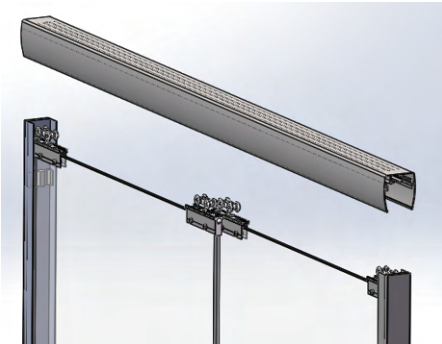

Handle: Stainless Steel Door Handles, Handles can be replace(Optional)

Standard Size: 60" X 75" 60" X 79" 48" X 75" 60" X 79" (L*H)

Non-Standard Size: Size can be customized

Tempered Safety Glass: 3/8" , 5/16" , 1/4"

Finish Available: Chrome, Brushed Nickel, Matte Black, Oil Rubbed Bronze, Brushed Gold

Structure of Header

Door Guide: With 2 screws tighten to the bottom rail

Installation of Rollers
Easy installation, Easy adjustable

Stainless Steel Towel Bar
(can be optional)

Stainless Steel Rollers

Side Bumpers

BV-HX420 Barn Door Single Slide Frameless Door

Model Number: BV-HX420

Door Style: Single Slide Frameless Door

Door Type: Barn Door

(Swings in or out for easy access and cleaning. Seal provides excellent water containment. Square minimalist-style wall jamb. No exposed screws for a sleek, contemporary look 1" width adjustability on wall jamb)