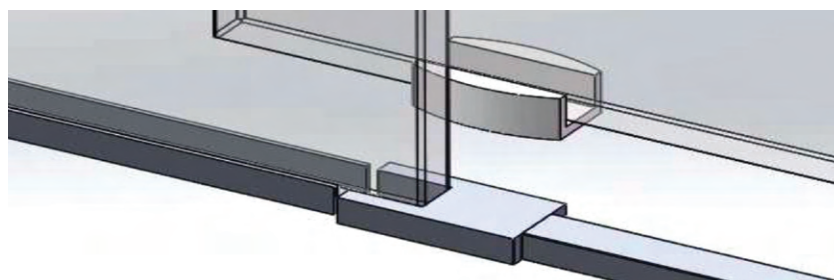

Wheels and Stainless Steel Tubing Rail

Stainless Steel Towel Bar
(The handle and towel bar are optional and the sizes can be customized)

Chrome finished U channel

Stainless Steel Handle

Door Guide and Waterproof Bar