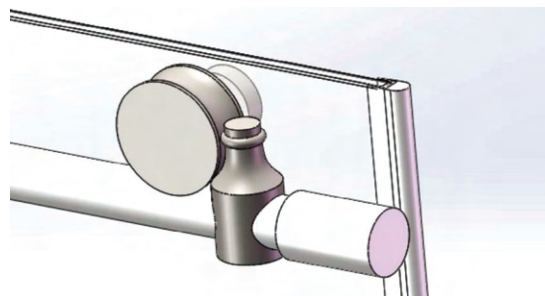

Reversible: Yes

Handle: Stainless Steel Door Handles, Handles can be replaced (Optional)

Standard Size : 48" X 79" 60" X 79" (L*H)

Non-Standard Size: Size can be customized

Tempered Safety Glass: 3/8"

Finish Available: Chrome, Brushed Nickel, Matte Black, Oil Rubbed Bronze, Brushed Gold

Wheels and Stainless Steel Tubing Rail

Stainless Steel Towel Bar
(The handle and towel bar are optional and the sizes can be customized)

Chrome finished U channel

Stainless Steel Handle

Door Guide and Waterproof Bar