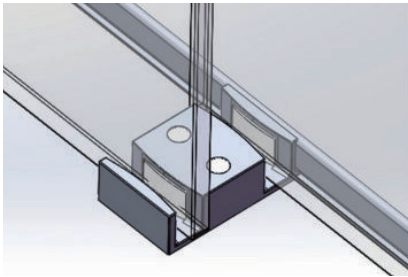

Standard Size : 60" X 74" 60" X 79" 48" X 74" 60" X 79" (L*H)

Non-Standard Size: Size can be customized

Tempered Safety Glass: 3/8" or 5/16"

Finish Available: Chrome, Brushed Nickel, Matte Black, Oil Rubbed Bronze, Brushed Gold

Aluminum Header: Can be to 80" Wide

15 3/4" Stainless Steel Towel Bar

Door Guide: Can be silicone applied, no screws needed, quicker installation. Or with 2 screws tighten to the shower pan.

Left and Right Anitcollison Block: Quick Installation, No Screws Needed.

Side Wall Guard: Quick installation, no screws needed

Stainless Steel Rollers. Anti-slip Guide Design. Retention Piece

BV-BS-10 Frameless Bath screen

Model Number: BV-BS-10
Door Style: Frameless Bath Screen

(Swings in or out for easy access and cleaning. Seal provides excellent water containment. Square minimalist-style wall jamb. No exposed screws for a sleek, contemporary look 1" width adjustability on wall jamb)