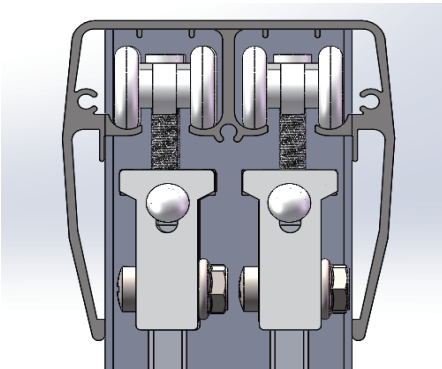

Handle: Stainless Steel Door Handles, Handles can be replace(Optional)

Standard Size: 60" X 75" 60" X 79" 48" X 75" 60" X 79" (L*H)

Non-Standard Size: Size can be customized

Tempered Safety Glass: 3/8" , 5/16" , 1/4"

Finish Available: Chrome, Brushed Nickel, Matte Black, Oil Rubbed Bronze, Brushed Gold

Structure of Header

Door Guide: With 2 screws tighten to the bottom rail

Installation of Rollers
Easy installation, Easy adjustable

Stainless Steel Towel Bar
(can be optional)

Stainless Steel Rollers

Side Bumpers

BV-HX420 Barn Door Single Slide Frameless Door

Model Number: BV-HX420

Door Style: Single Slide Frameless Door

Door Type: Barn Door

Glass Finish: Clear

Glass Type: Tempered

Reversible: Yes

Handle: Stainless Steel Door Handles, Handles can be replace(Optional)

Standard Size: 48" X 79" 60" X 79" (L*H)

Non-Standard Size: Size can be customized