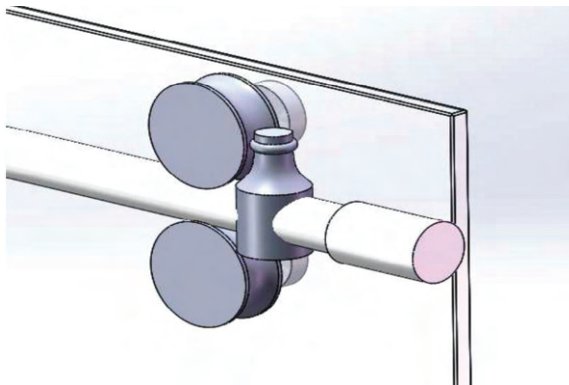

Rollers and Stainless Steel Tubal Rail