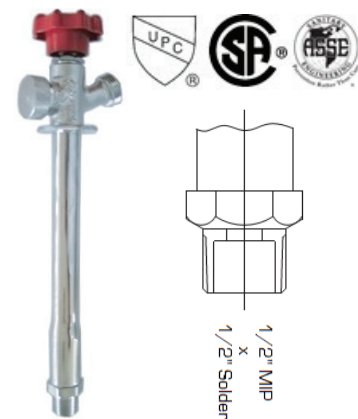

Frost-Free Sillcocks

- Anti-Siphone
- 3/4" Hose Thread Outlet
- Quarter Turn
- Chrome

BV3420-3008LF

1/2" MIP x 1/2" solder x 8", lead free

BV3420-3010LF

1/2" MIP x 1/2" solder x 10", lead free