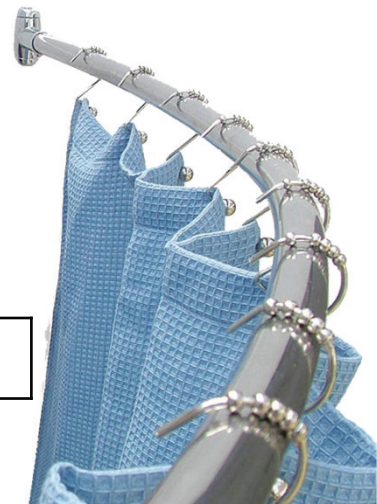

## Shower Curtain Rod

- Straight
- Aluminum
- 1" OD
- Polished aluminum finish

<b>BV1202-1060</b>	5FT length, rod only
<b>BV1202-1072</b>	6FT length, rod only

- Curved 1" OD
- Stainless steel tubing
- Metal swivel bracket