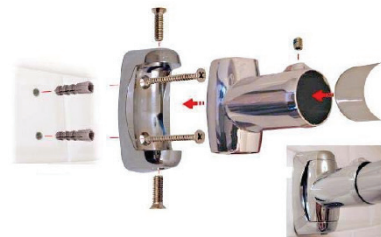

Bath Accessories

Shower Curtain Rod

- Straight
- Aluminum
- 1" OD
- Polished aluminum finish

BV1202-1060	5FT length, rod only
BV1202-1072	6FT length, rod only

- Curved 1" OD
- Stainless steel tubing
- Metal swivel bracket

BV1202-5260	5FT stainless tubing