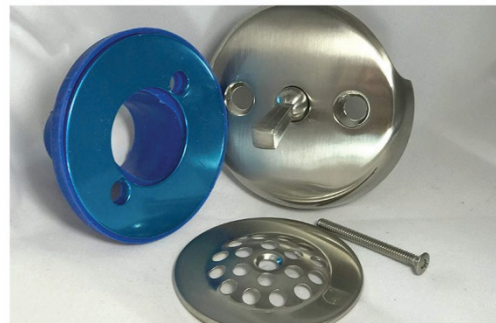

Leak-Proof Gasket Kits

BIG 3 ¼-Inch Leak-Proof Trip Lever Gasket and Strainer Kit

- Patented
- Compatible with trip lever systems
- DIY-friendly design makes for a quick and easy installation without opening the wall
- Cover dimensions: 3.5" x 3.5" x 4"
- Strainer dimensions: 2 7/8" x 2 7/8" x 7/8"
- Gasket material: silicone
- Ring material: aluminum
- Cover material: zinc alloy

BIG-4DMS-C	Chrome
BIG-4DMS-BN	Brushed Nickel
BIG-4DMS-ORB	Oil Rubbed Bronze