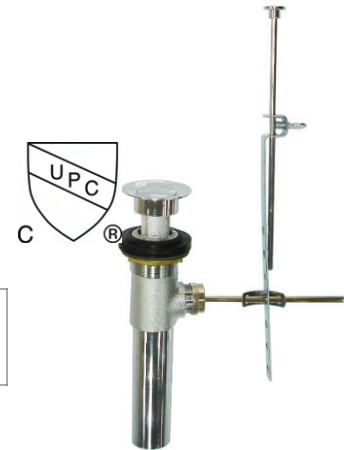

## Push-Fit

TT-200	Push-fit 1/2 coupling	
TT-203	Push-fit 1/2 female adapter	
TT-204	Push-fit 1/2 male adapter	
TT-207	Push-fit 1/2 90° elbow	
TT-211	Push-fit 1/2 tee	
TT-217	Push-fit 1/2 tube cap	
TT-2707-3-5	Push-fit 90° drop ear	
TT-V	Push-fit 1/2 ball valve	

## Pop-Ups

- Cast Brass Construction
- Includes 1 1/4" x 4" Tailpiece
- Polished Chrome Finish
- Universal Fit

**BV1290-1001-PC**

Polished Chrome