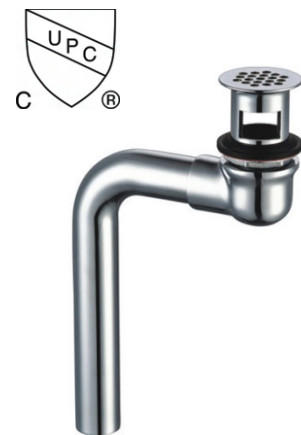

- Heavy Duty Cast Brass Construction
- Includes 1 1/4" x 6" Tailpiece
- Premium Polished Chrome Finish
- Commercial Grade
- ADA Compliant

BV1290-0001-PC

Polished Chrome