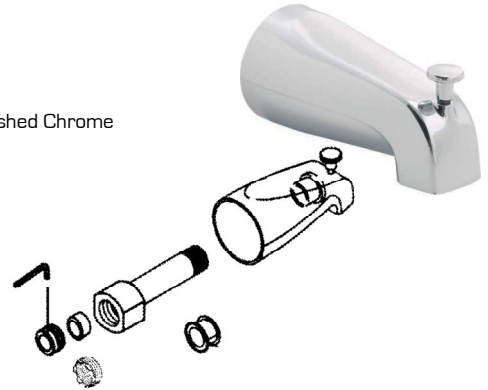

1271-1105-CP

Fit-All Spout, Connects to 1/2" Copper Pipe & 1/2" or 3/4" IPS, 5-3/8" Length

Polished Chrome