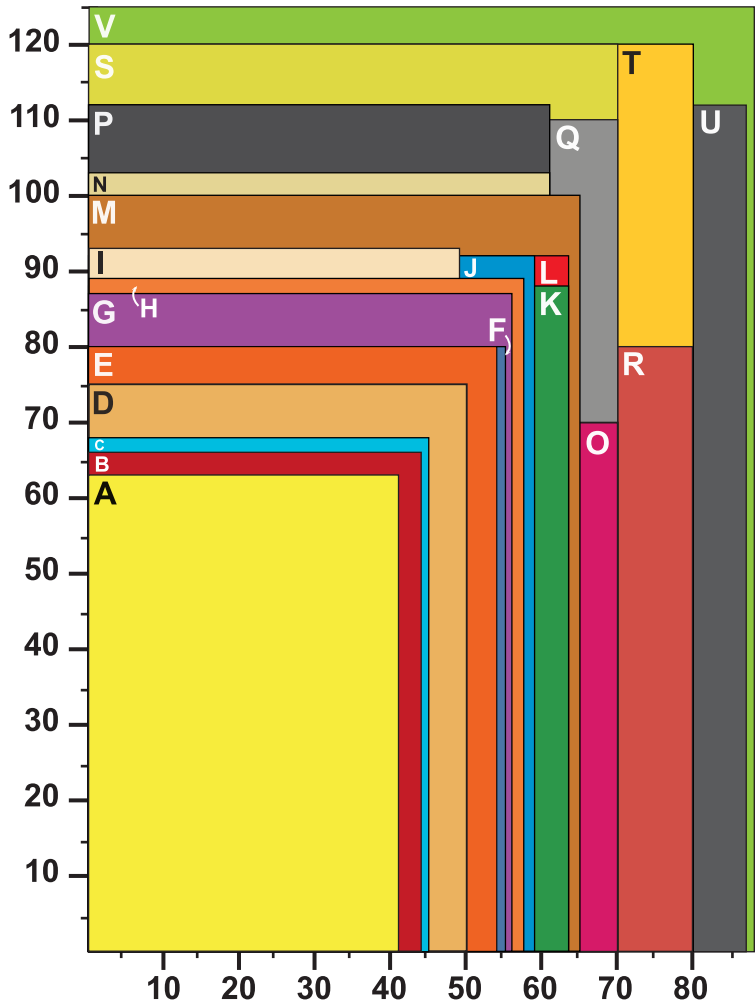

MAYDAY GAMES CARD SLEEVE SIZE FINDER

SLEEVE NAME	CARD SIZE millimeter	SKU/MDG# Standard Premium
A Mini USA Card Sized Sleeves	41 X 63mm	7039 7075
B Mini Chimera Card Sized Sleeves	43 X 65	7045 7079
C Mini Euro (Like TTR-USA)	45 X 68	7035 7080
D Custom Sails of Glory	50 X 75	7126 7135
E Yucatan Narrow Card Sleeves	54 X 80	7109 7136
F Race! Formula 90 Sleeves	55 X 80	7132 7137
G Std USA (Like Bang!, Munchkin)	56 X 87	7040 7076
H Chimera (Like most FFG Games)	57.5 X 89	7044 7078
I Roman Tribune Card Sleeves	49 X 93	7112 7138
J Euro Size (Like Dominion)	59 X 92	7028 7029
K Std Card Size (Like MTG)	63.5 X 88	7041 7077
L Custom Police Precinct	63.5 X 92	7128 7139
M Magnum Copper (Like 7 Wonders)	65 X 100	7102 7106
N Magnum Space (Like Space Alert)	61 X 103	7127 7142
O Small Square (Like Powergrid)	70 X 70	7124 7134
P "Dwarf King" French Tarot	61 X 112	7113 7143
Q Magnum Silver (Like Lost Cities)	70 X 110	7103 7144
R Medium Square	80 X 80	7125 7145
S Custom 7100 (Like WOTR)	70 X 120	7100
T Magnum Gold (Like Dixit)	80 X 120	7104 7146
U Magnum Oversized Dungeon	87 X 112	7116 7147
V Custom Tiny Epic Kingdoms	88 X 125	7129 7148

Take any card and put the edge of it on the bottom left-hand corner of the chart. The color your card falls inside of is the color of the sleeve it needs!