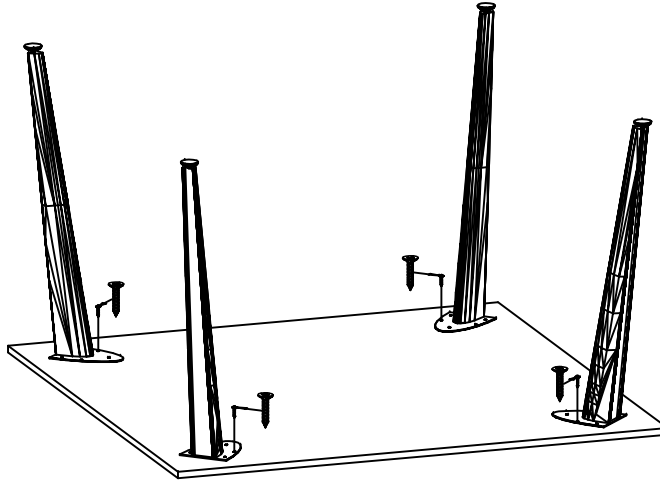

Step1

Model	CCF72-12W
SIZE	1200*1200*750MM
SHEET OF SHEETS	1 OF 1

NO.	Graphic	Size	Quantity
A		Ø4*20	20

Finish