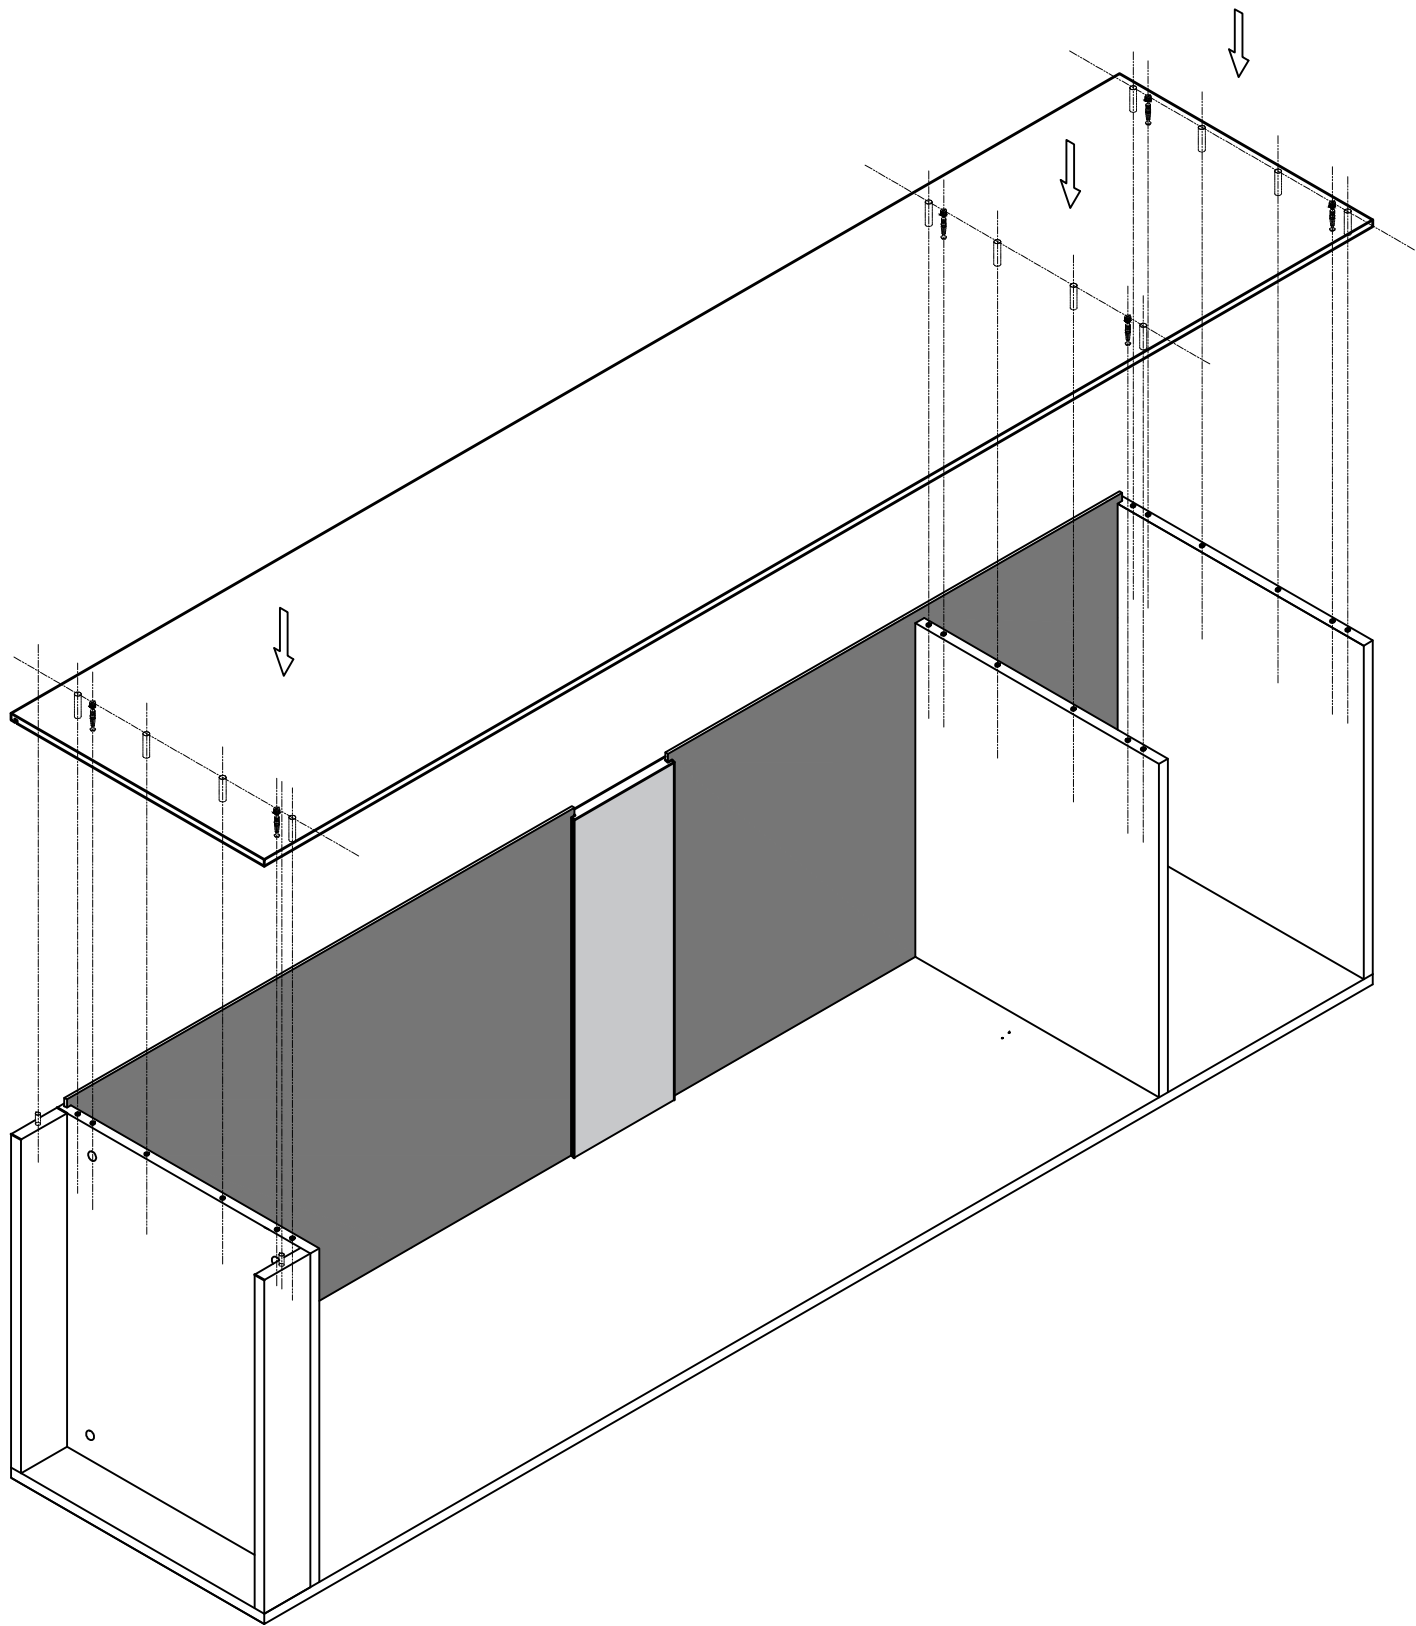

SINGLE DOOR WARDROBE(L)
INSTALLATION
MODEL NO: W1002-SL

Tool Needed

Two Man Work

Protection On Floor

Accessories Instruction

Size of each panel

Size of each panel

x1

x1

Door panel(open to left)

drill two holes on the wall