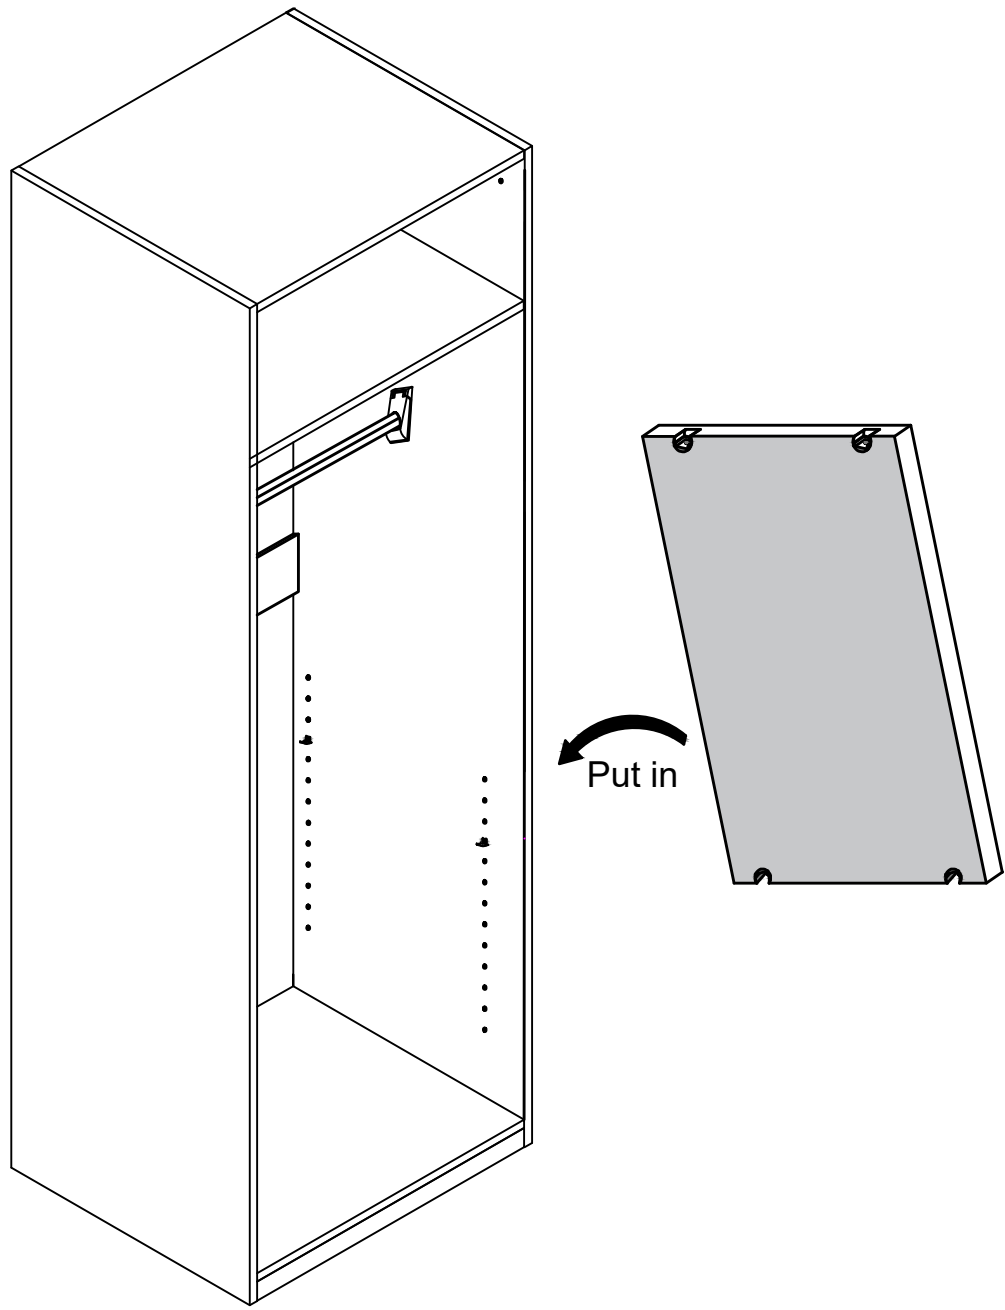

SINGLE DOOR WARDROBE(L)
INSTALLATION
MODEL NO: W1002-SL

Tool Needed

Two Man Work

Protection On Floor

Accessories Instruction

Size of each panel

Size of each panel

x1

x1

Door panel(open to left)

drill two holes on the wall