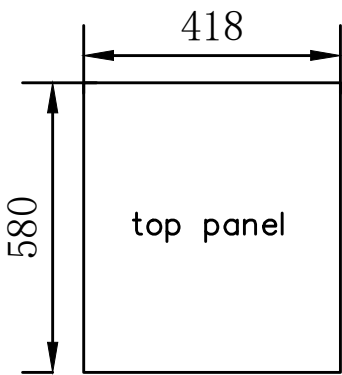

SINGLE DOOR WARDROBE(L)
INSTALLATION
MODEL NO: W1002-SL

Tool Needed

Two Man Work

Protection On Floor

Accessories Instruction

Size of each panel

Size of each panel

x1

x1

Door panel(open to left)

drill two holes on the wall