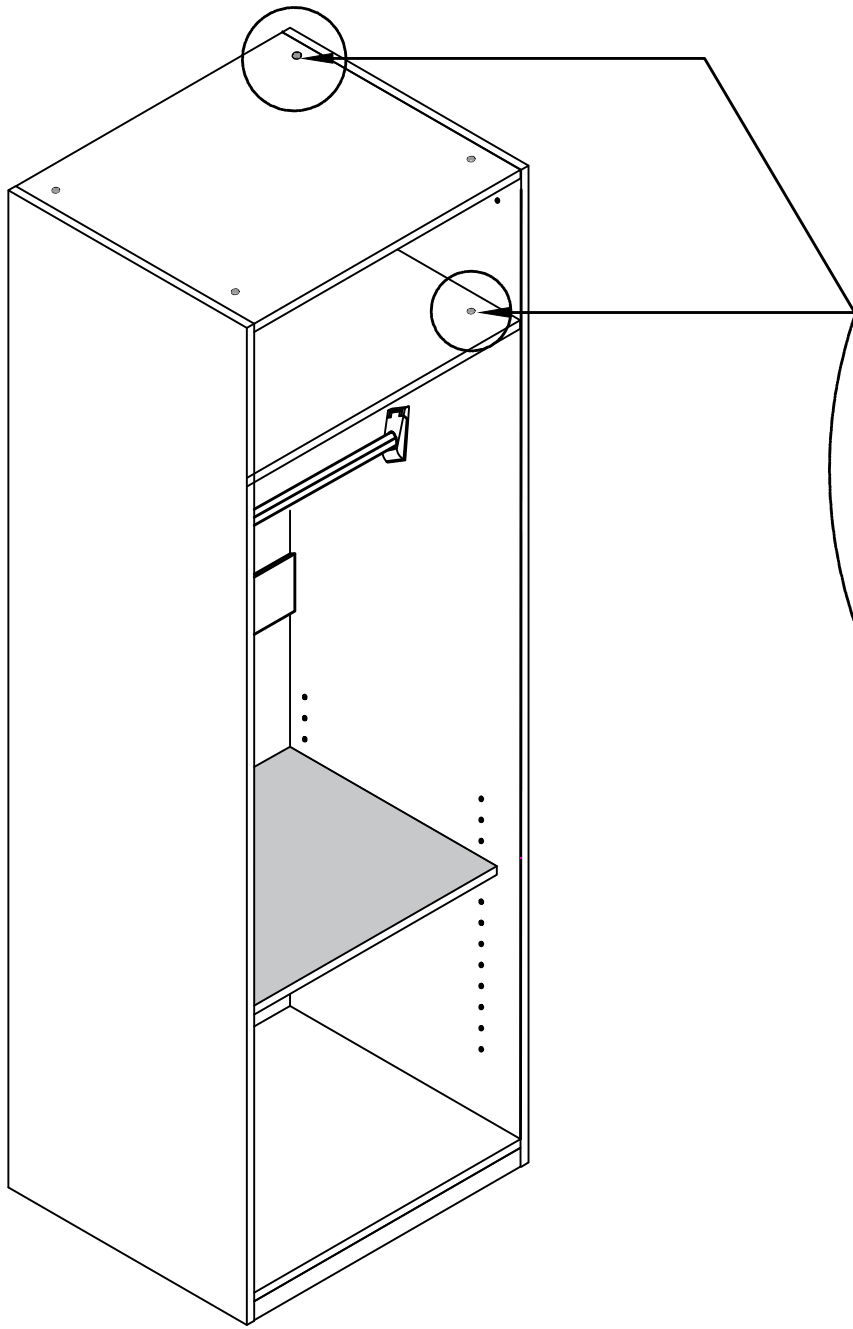

SINGLE DOOR WARDROBE(L)
INSTALLATION
MODEL NO: W1002-SL

Tool Needed

Two Man Work

Protection On Floor

Accessories Instruction

Size of each panel

Size of each panel

x1

x1

Door panel(open to left)

drill two holes on the wall