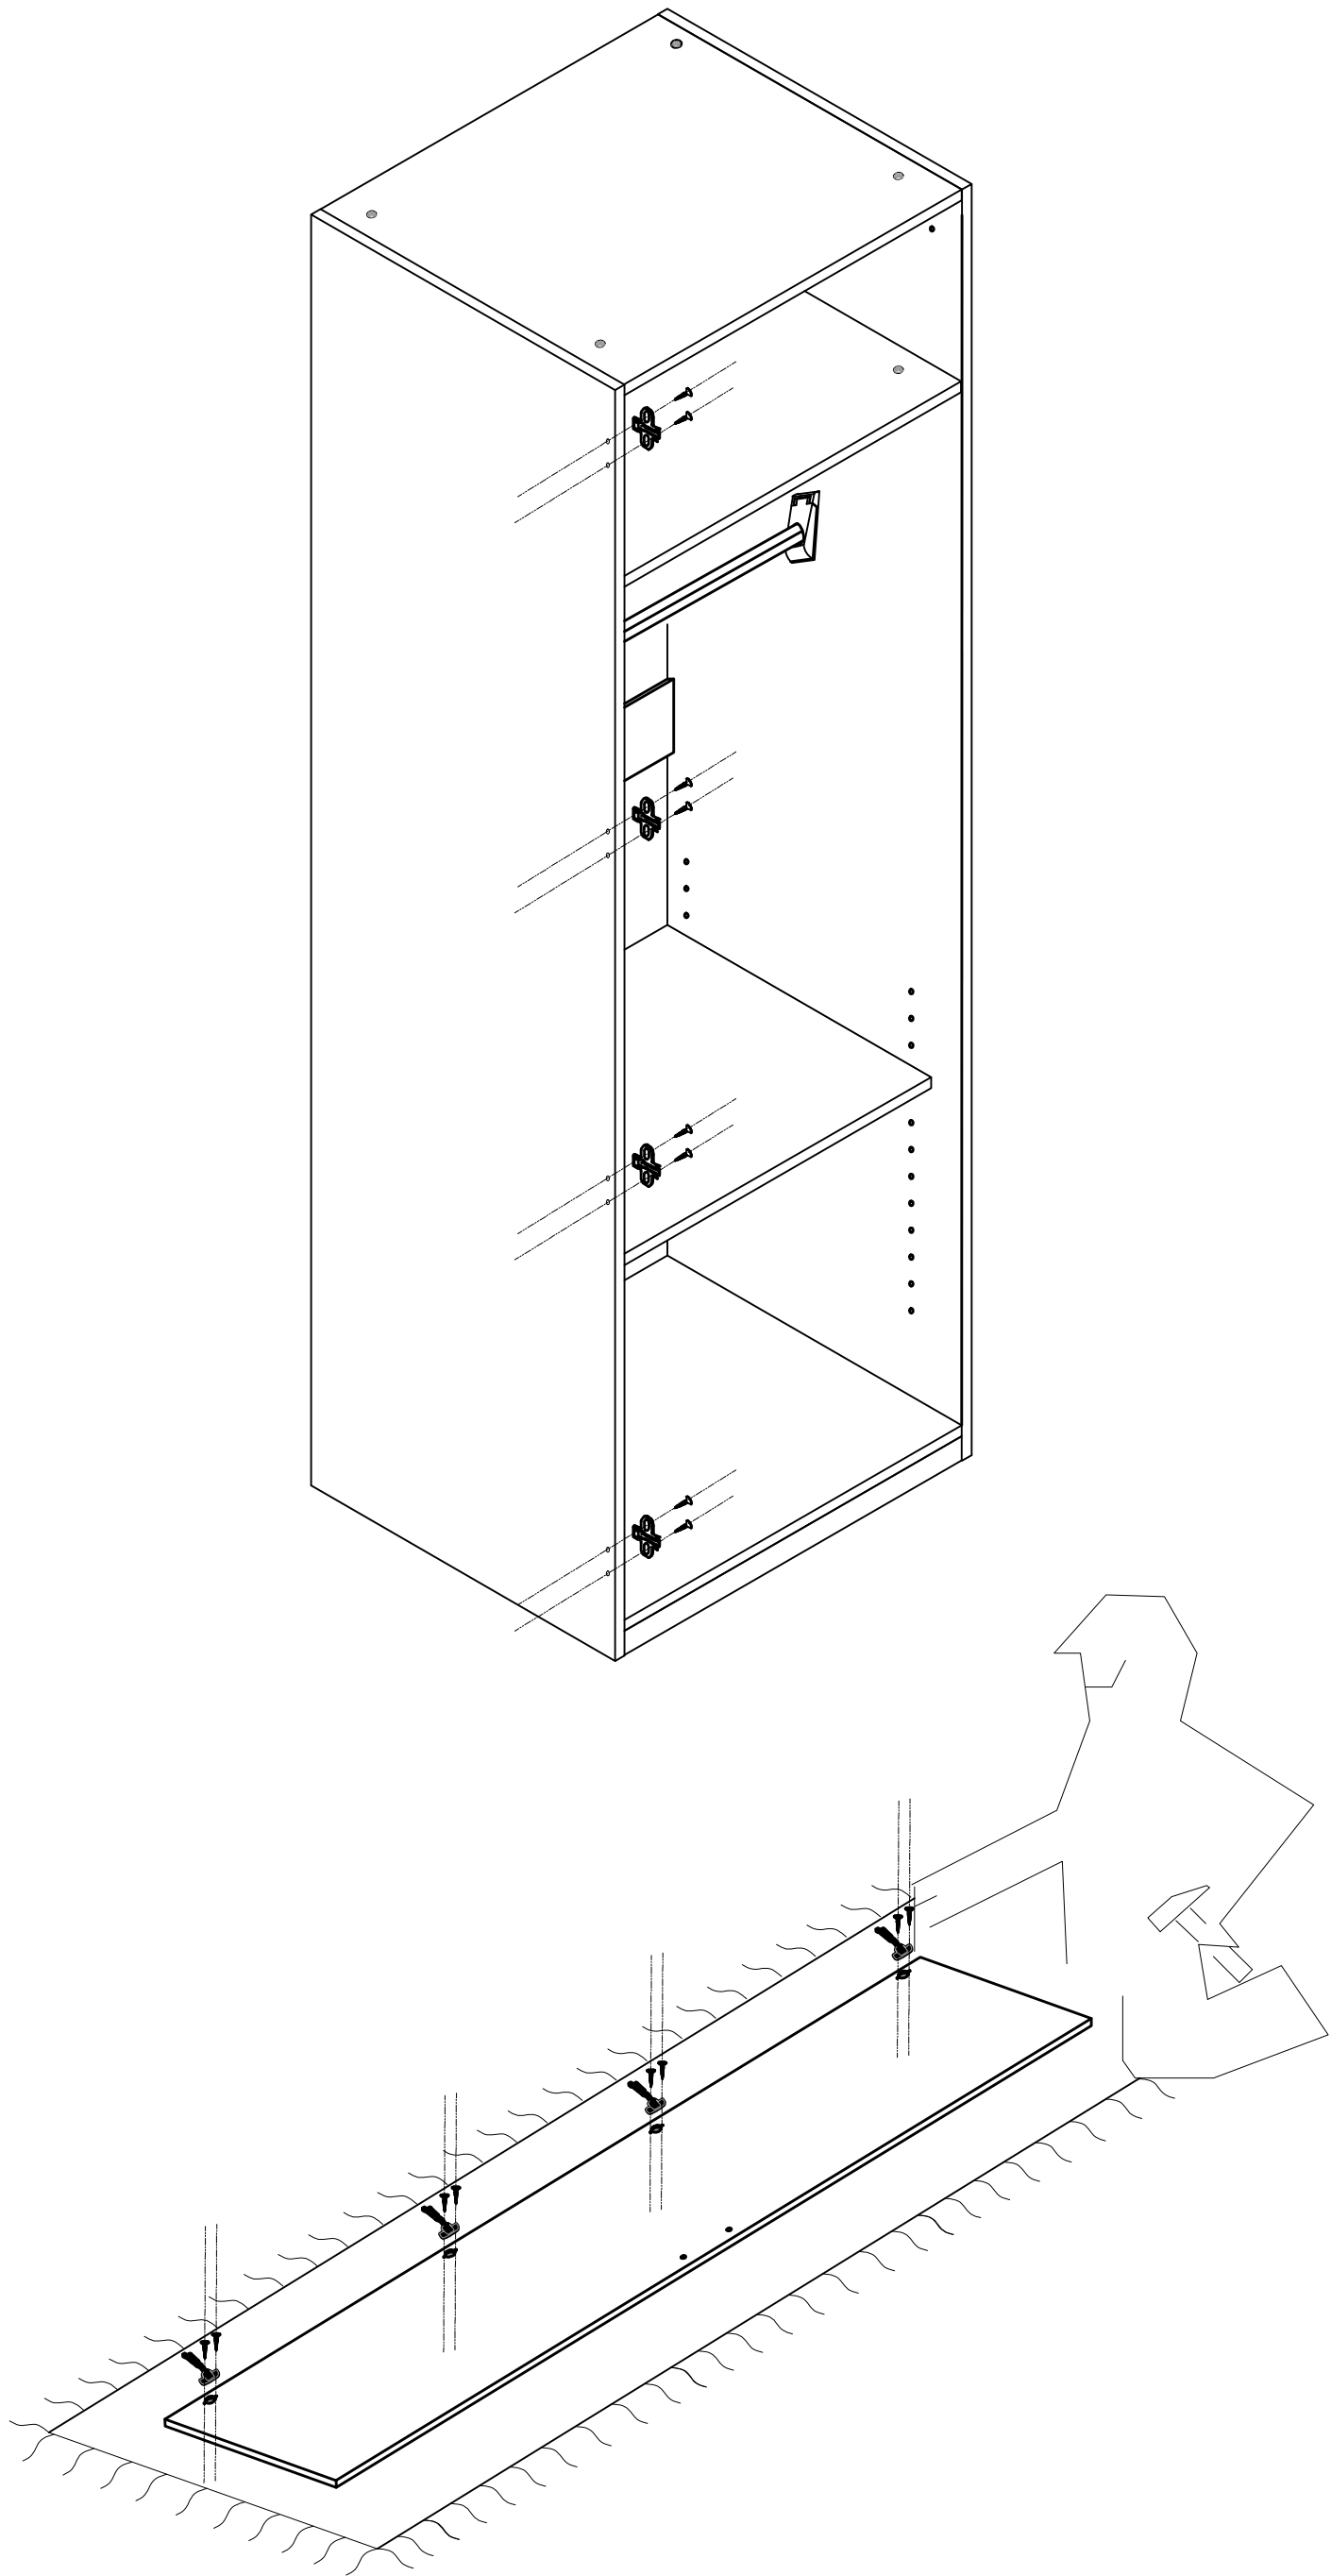

SINGLE DOOR WARDROBE(L)
INSTALLATION
MODEL NO: W1002-SL

Tool Needed

Two Man Work

Protection On Floor

Accessories Instruction

Size of each panel

Size of each panel

x1

x1

Door panel(open to left)

drill two holes on the wall