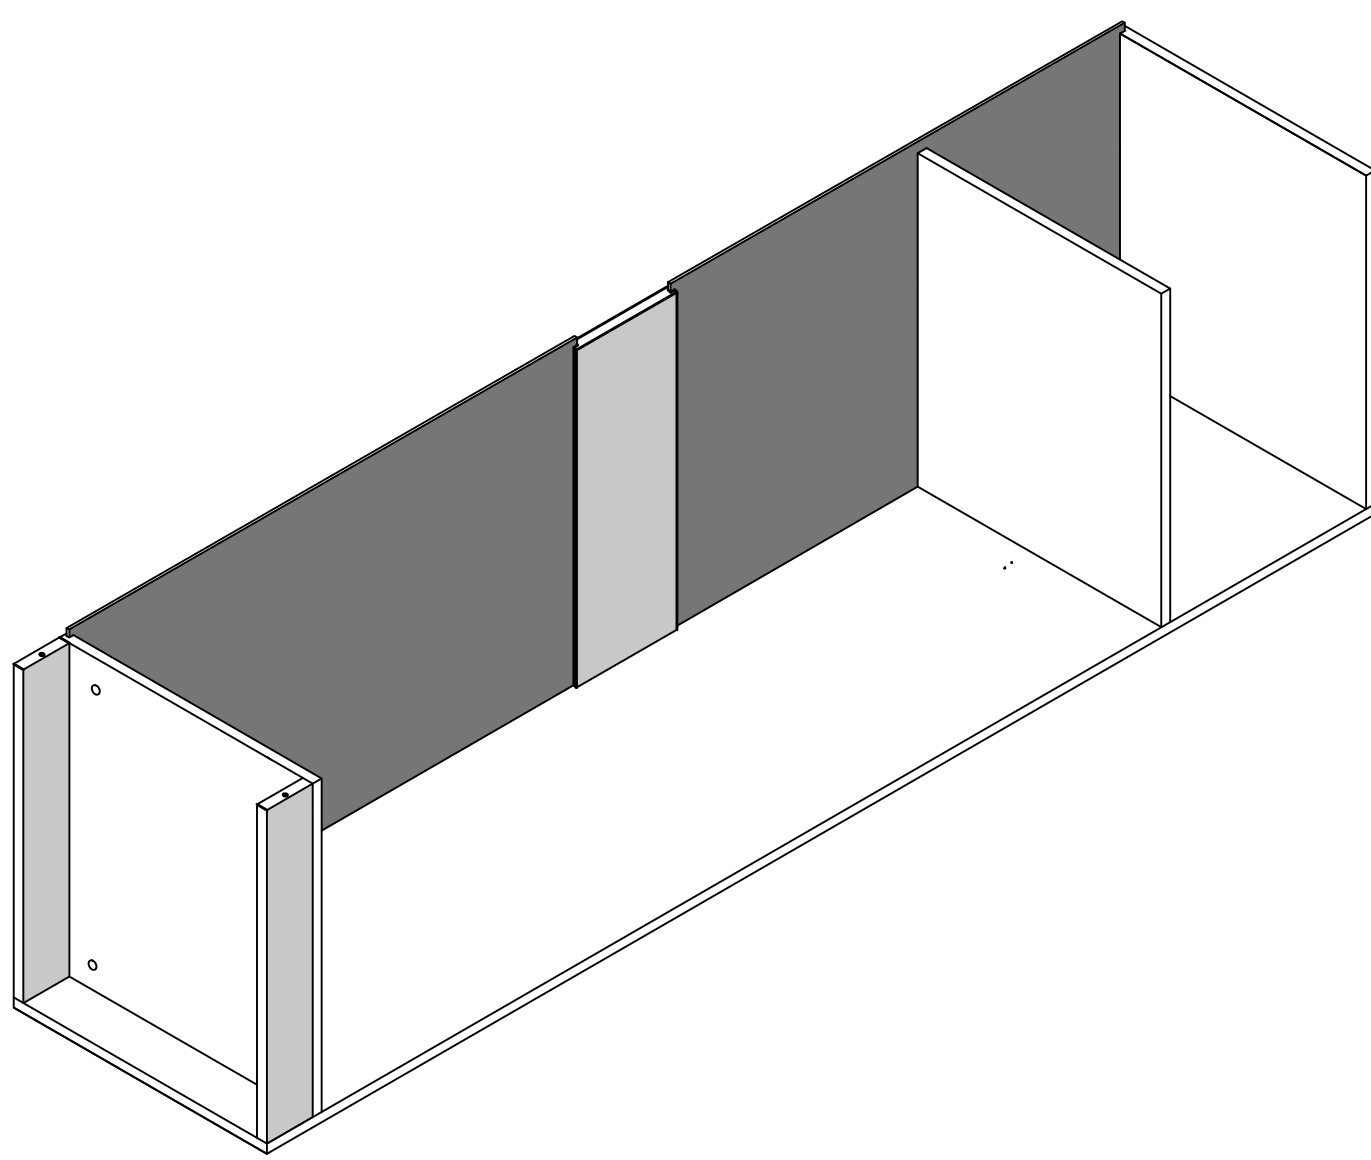

SINGLE DOOR WARDROBE(L)
INSTALLATION
MODEL NO: W1002-SL

Tool Needed

Two Man Work

Protection On Floor

Accessories Instruction

Size of each panel

Size of each panel

x1

x1

Door panel(open to left)

drill two holes on the wall