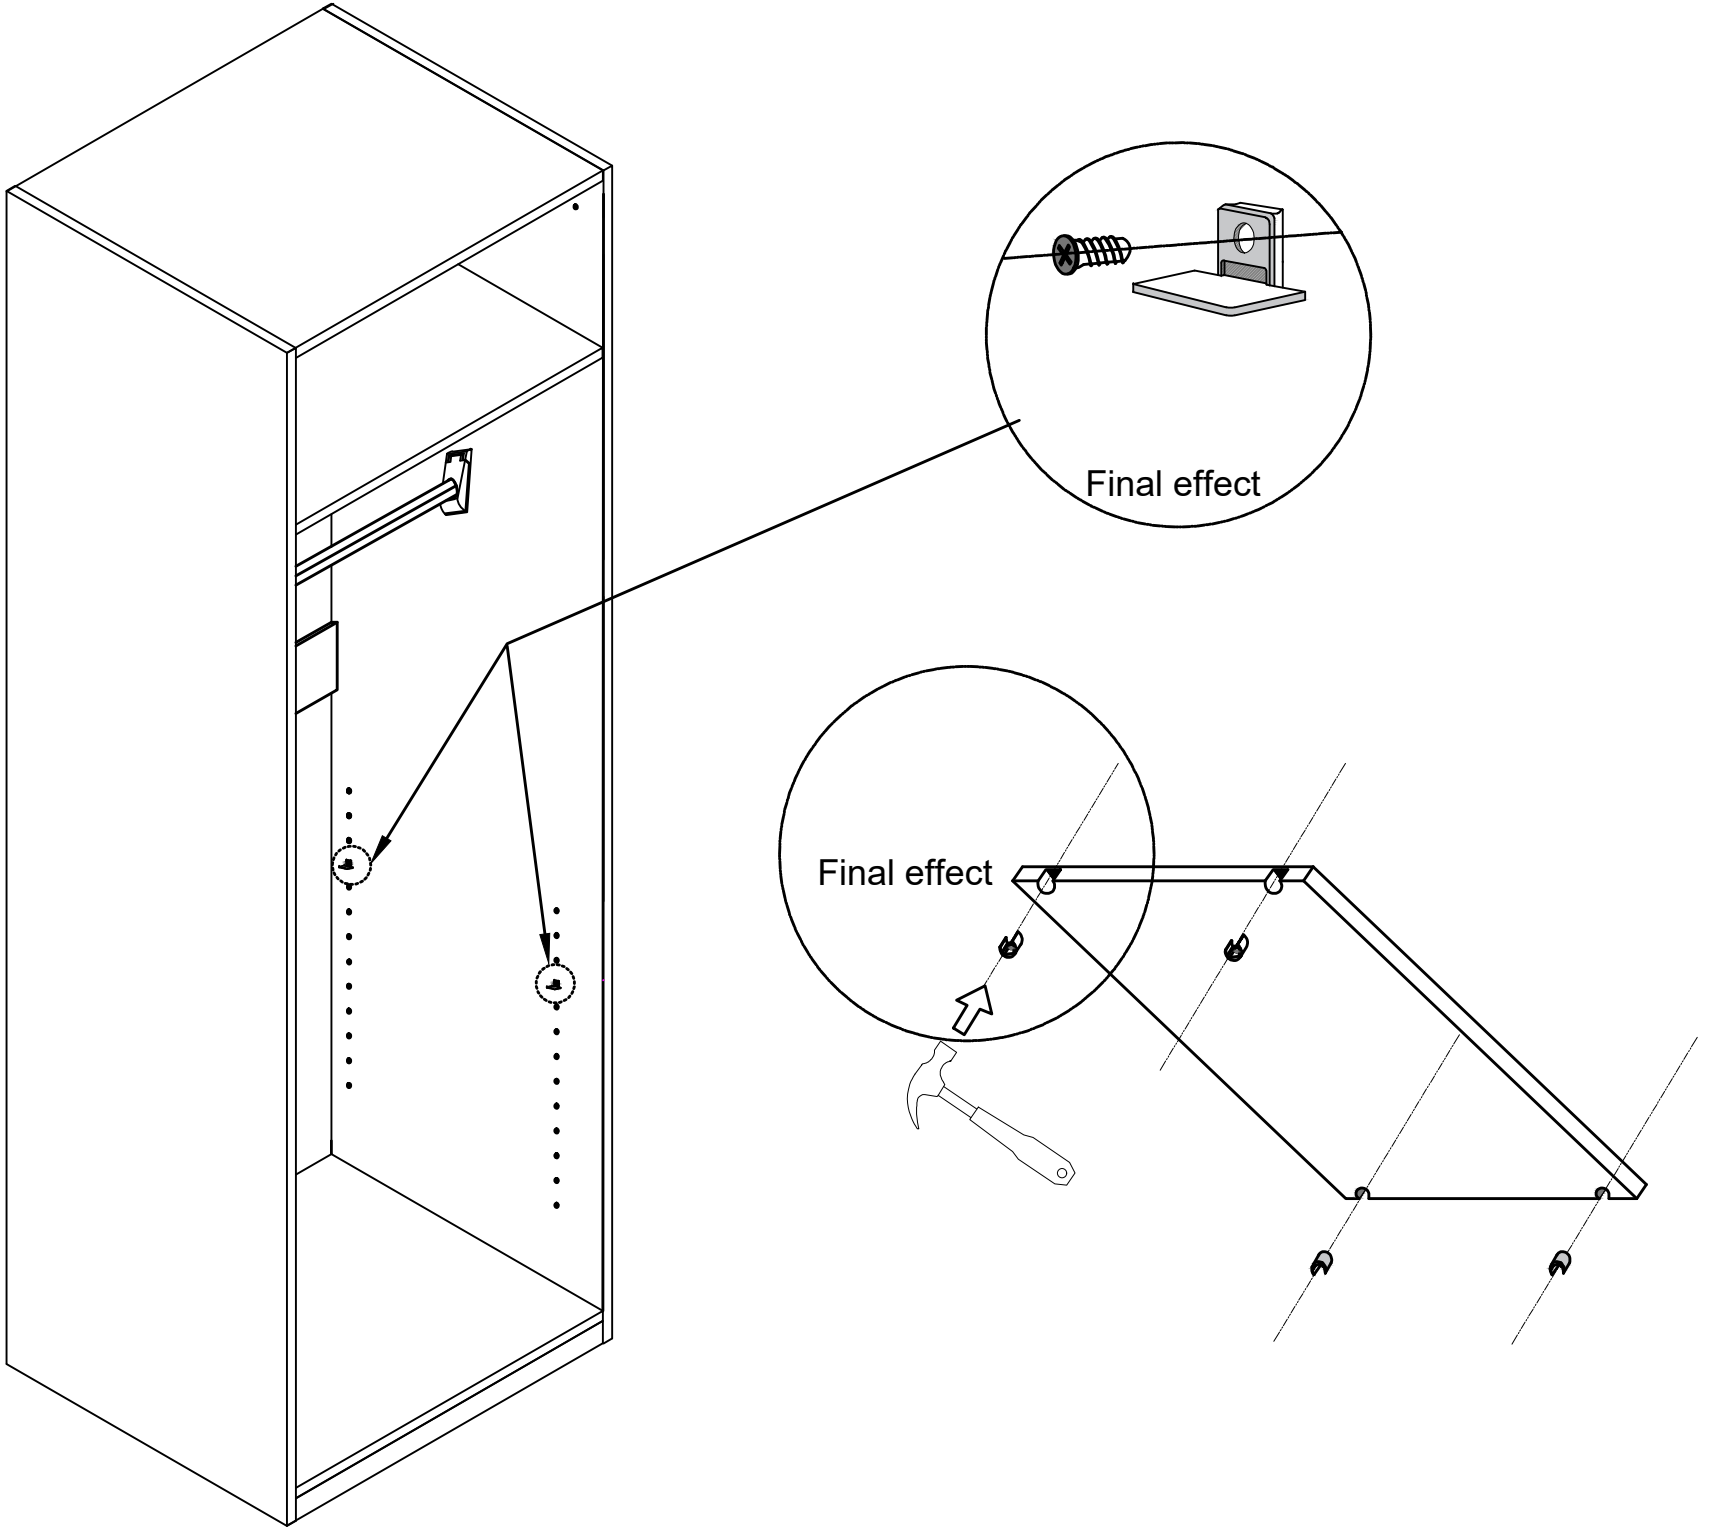

SINGLE DOOR WARDROBE(L)
INSTALLATION
MODEL NO: W1002-SL

Tool Needed

Two Man Work

Protection On Floor

Accessories Instruction

Size of each panel

Size of each panel

x1

x1

Door panel(open to left)

drill two holes on the wall