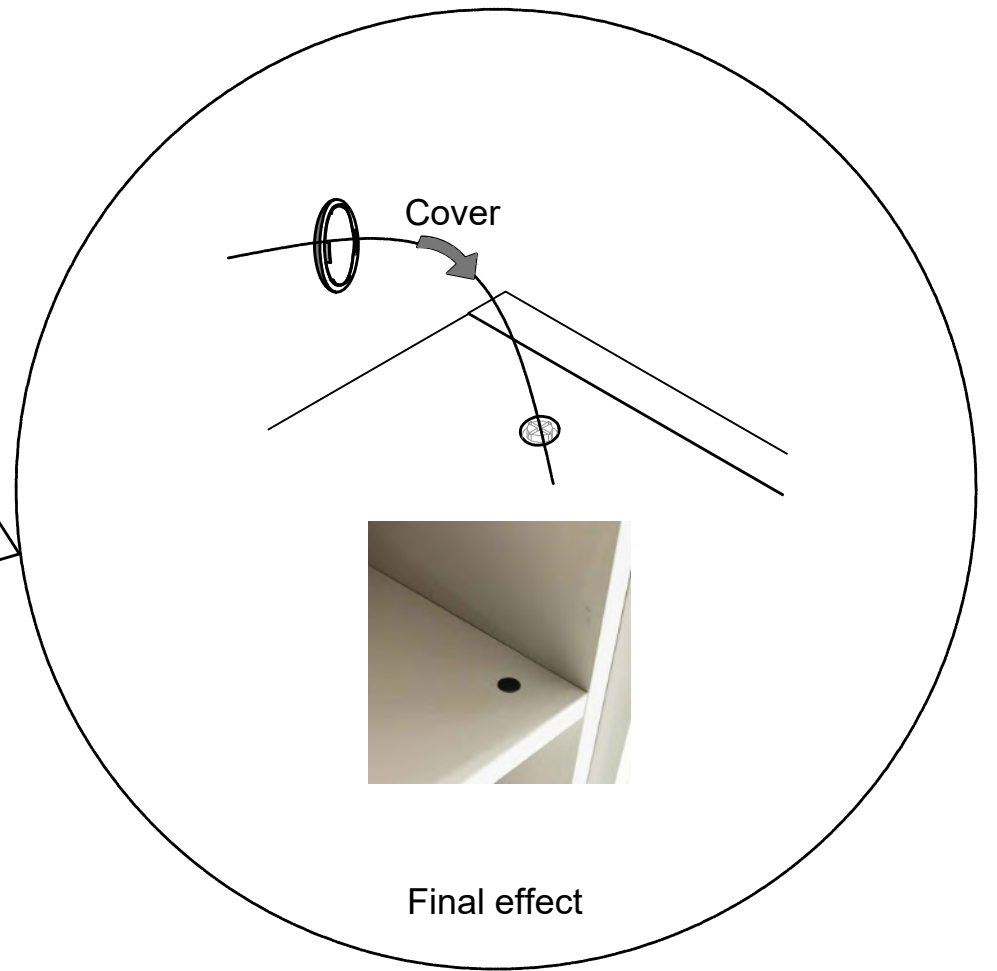

SINGLE DOOR WARDROBE(L)
INSTALLATION
MODEL NO: W1002-SL

Tool Needed

Two Man Work

Protection On Floor

Accessories Instruction

Size of each panel

Size of each panel

x1

x1

Door panel(open to left)

drill two holes on the wall