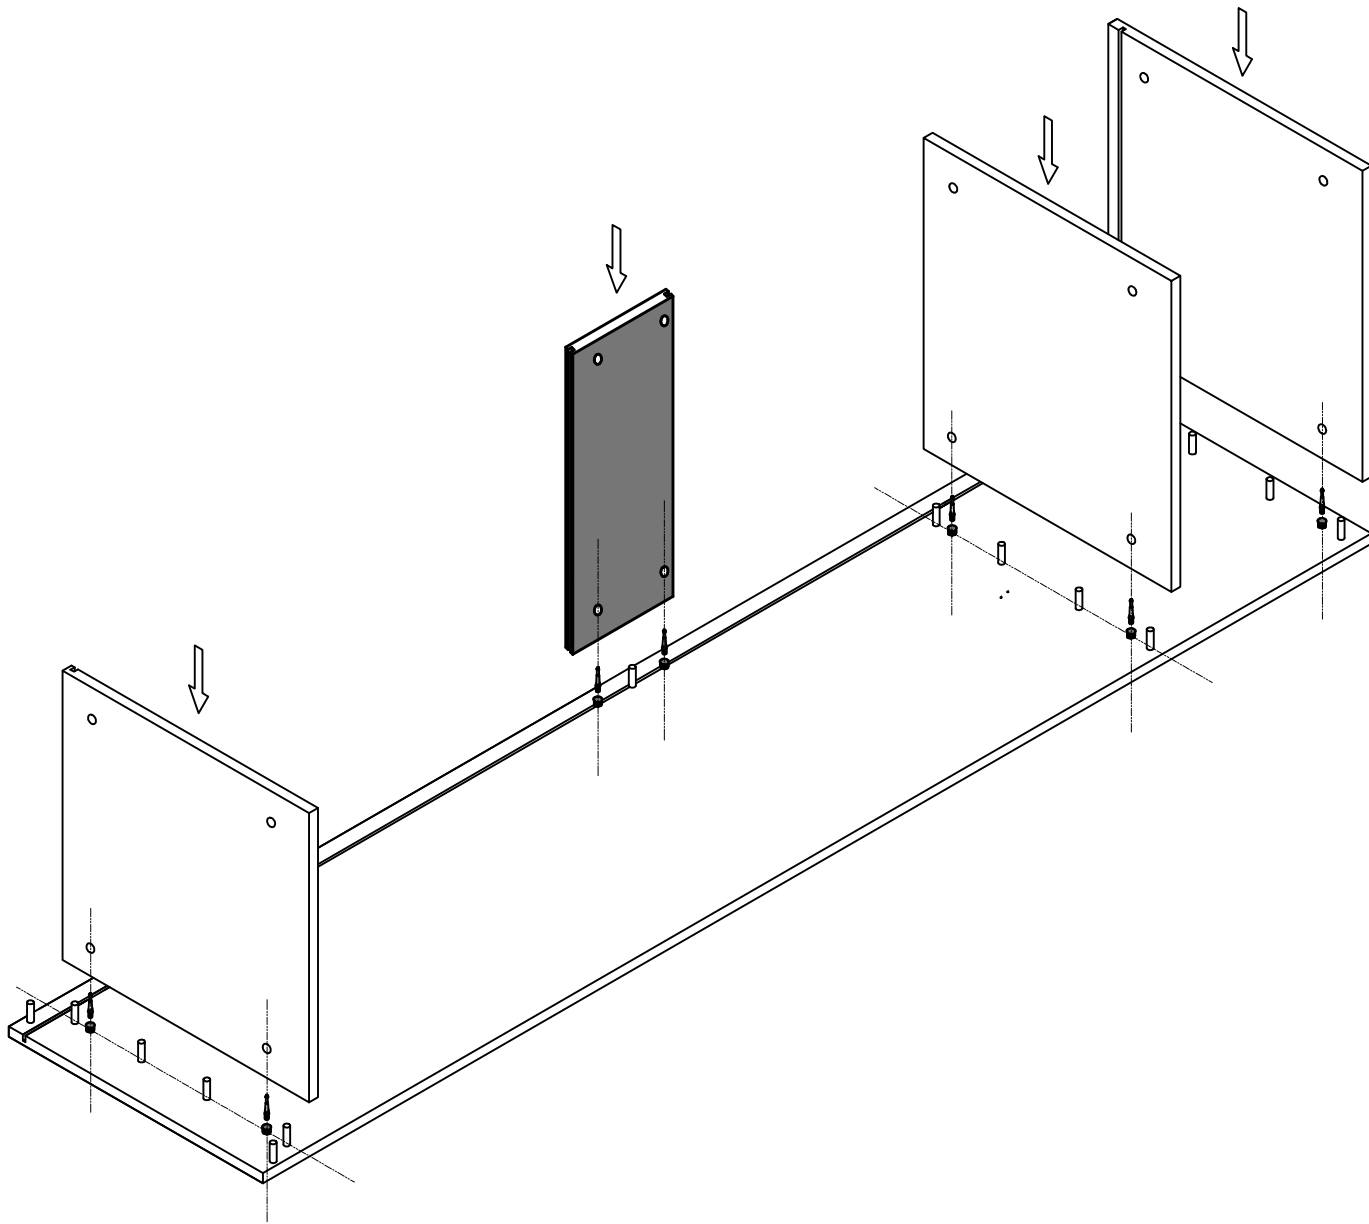

SINGLE DOOR WARDROBE(L)
INSTALLATION
MODEL NO: W1002-SL

Tool Needed

Two Man Work

Protection On Floor

Accessories Instruction

Size of each panel

Size of each panel

x1

x1

Door panel(open to left)

drill two holes on the wall