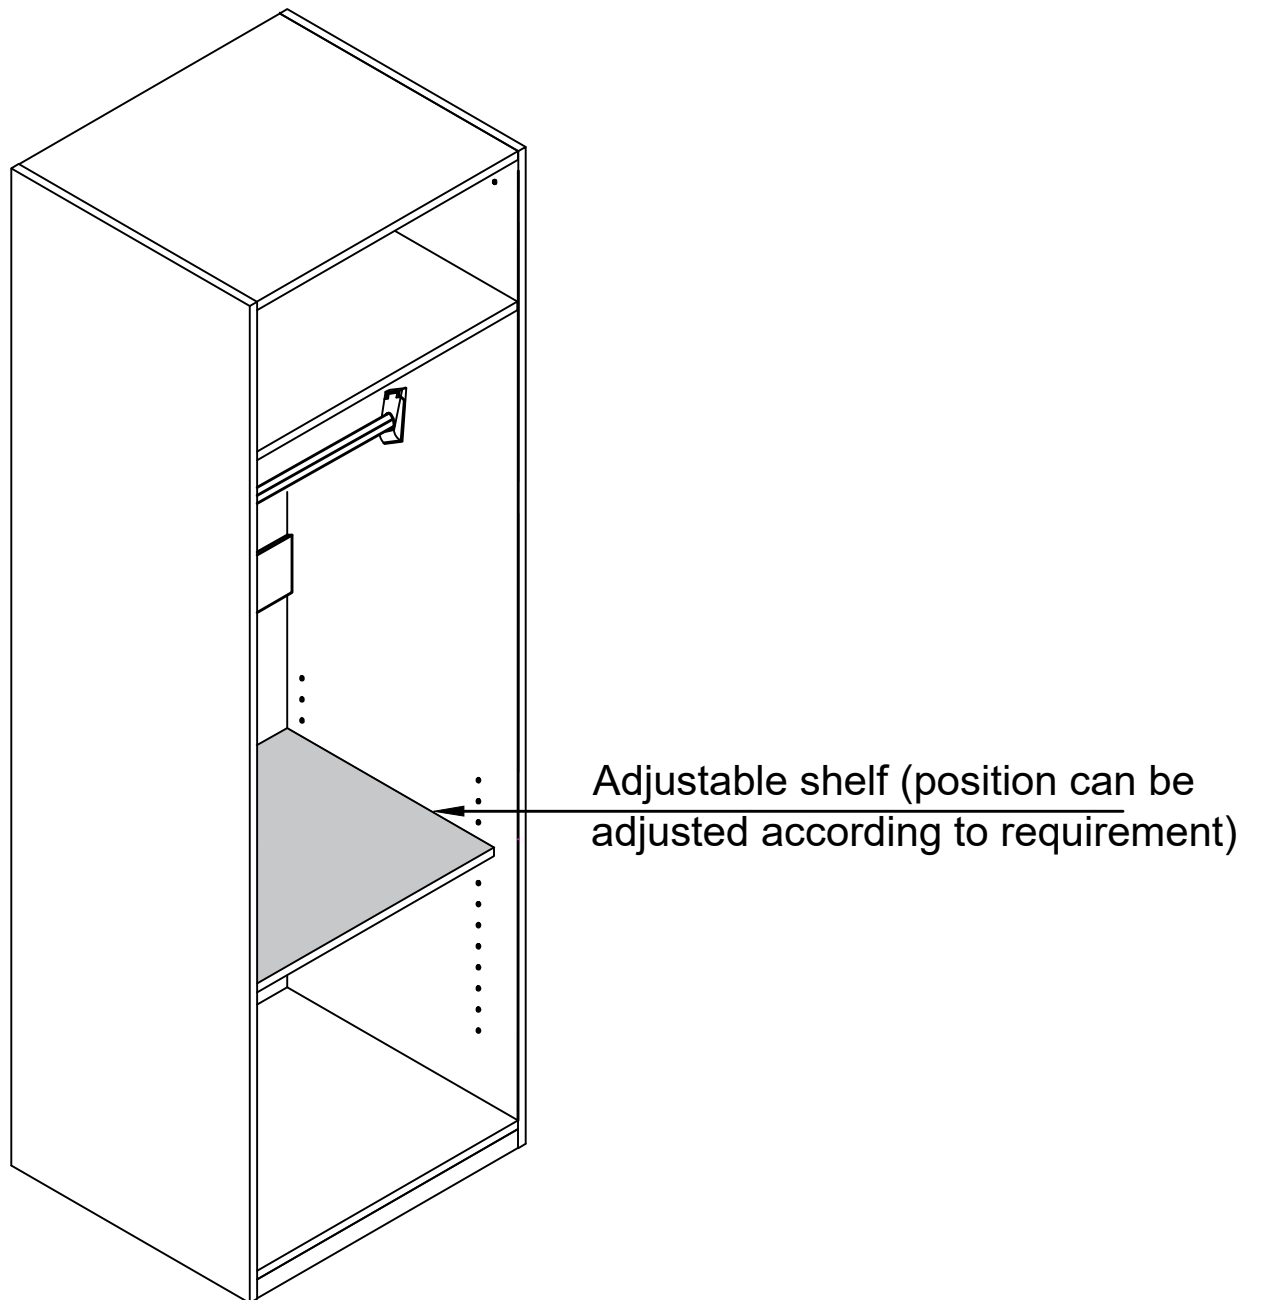

SINGLE DOOR WARDROBE(L)
INSTALLATION
MODEL NO: W1002-SL

Tool Needed

Two Man Work

Protection On Floor

Accessories Instruction

Size of each panel

Size of each panel

x1

x1

Door panel(open to left)

drill two holes on the wall