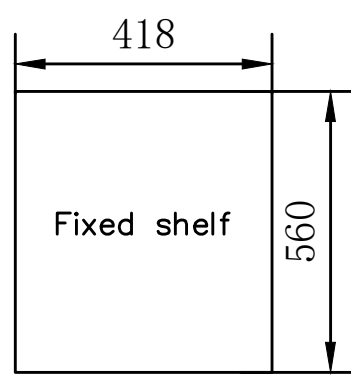

SINGLE DOOR WARDROBE(L)
INSTALLATION
MODEL NO: W1002-SL

Tool Needed

Two Man Work

Protection On Floor

Accessories Instruction

Size of each panel

Size of each panel

x1

x1

Door panel(open to left)

drill two holes on the wall