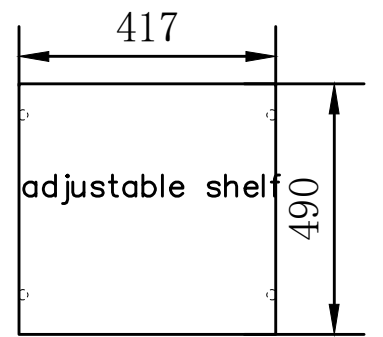

SINGLE DOOR WARDROBE(L)
INSTALLATION
MODEL NO: W1002-SL

Tool Needed

Two Man Work

Protection On Floor

Accessories Instruction

Size of each panel

Size of each panel

x1