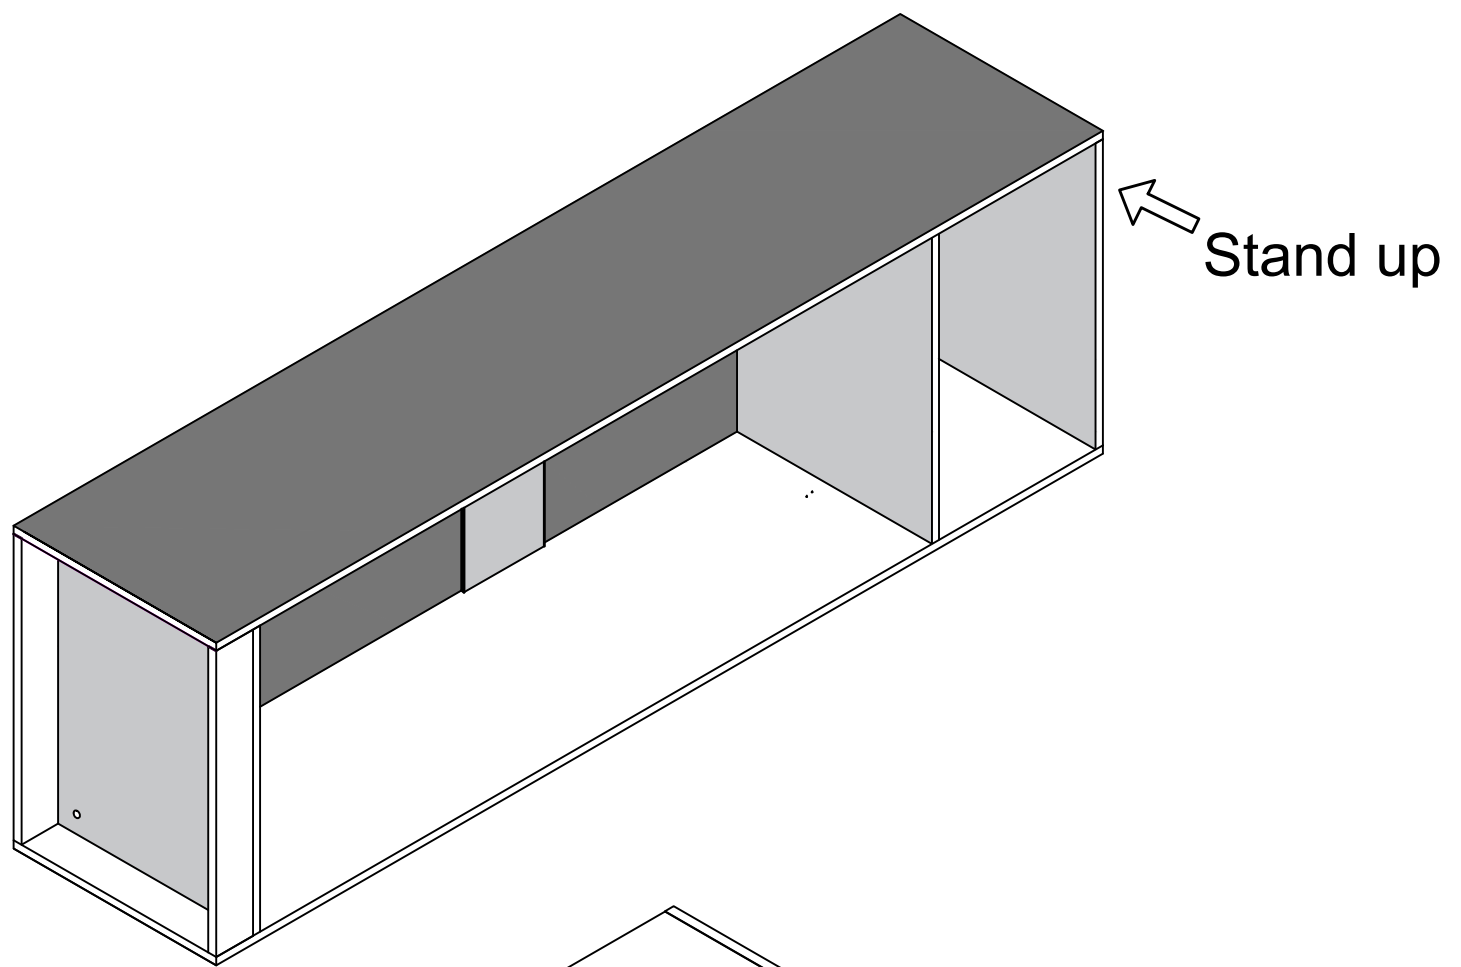

SINGLE DOOR WARDROBE(L)
INSTALLATION
MODEL NO: W1002-SL

Tool Needed

Two Man Work

Protection On Floor

Accessories Instruction

Size of each panel

Size of each panel

x1

x1

Door panel(open to left)

drill two holes on the wall