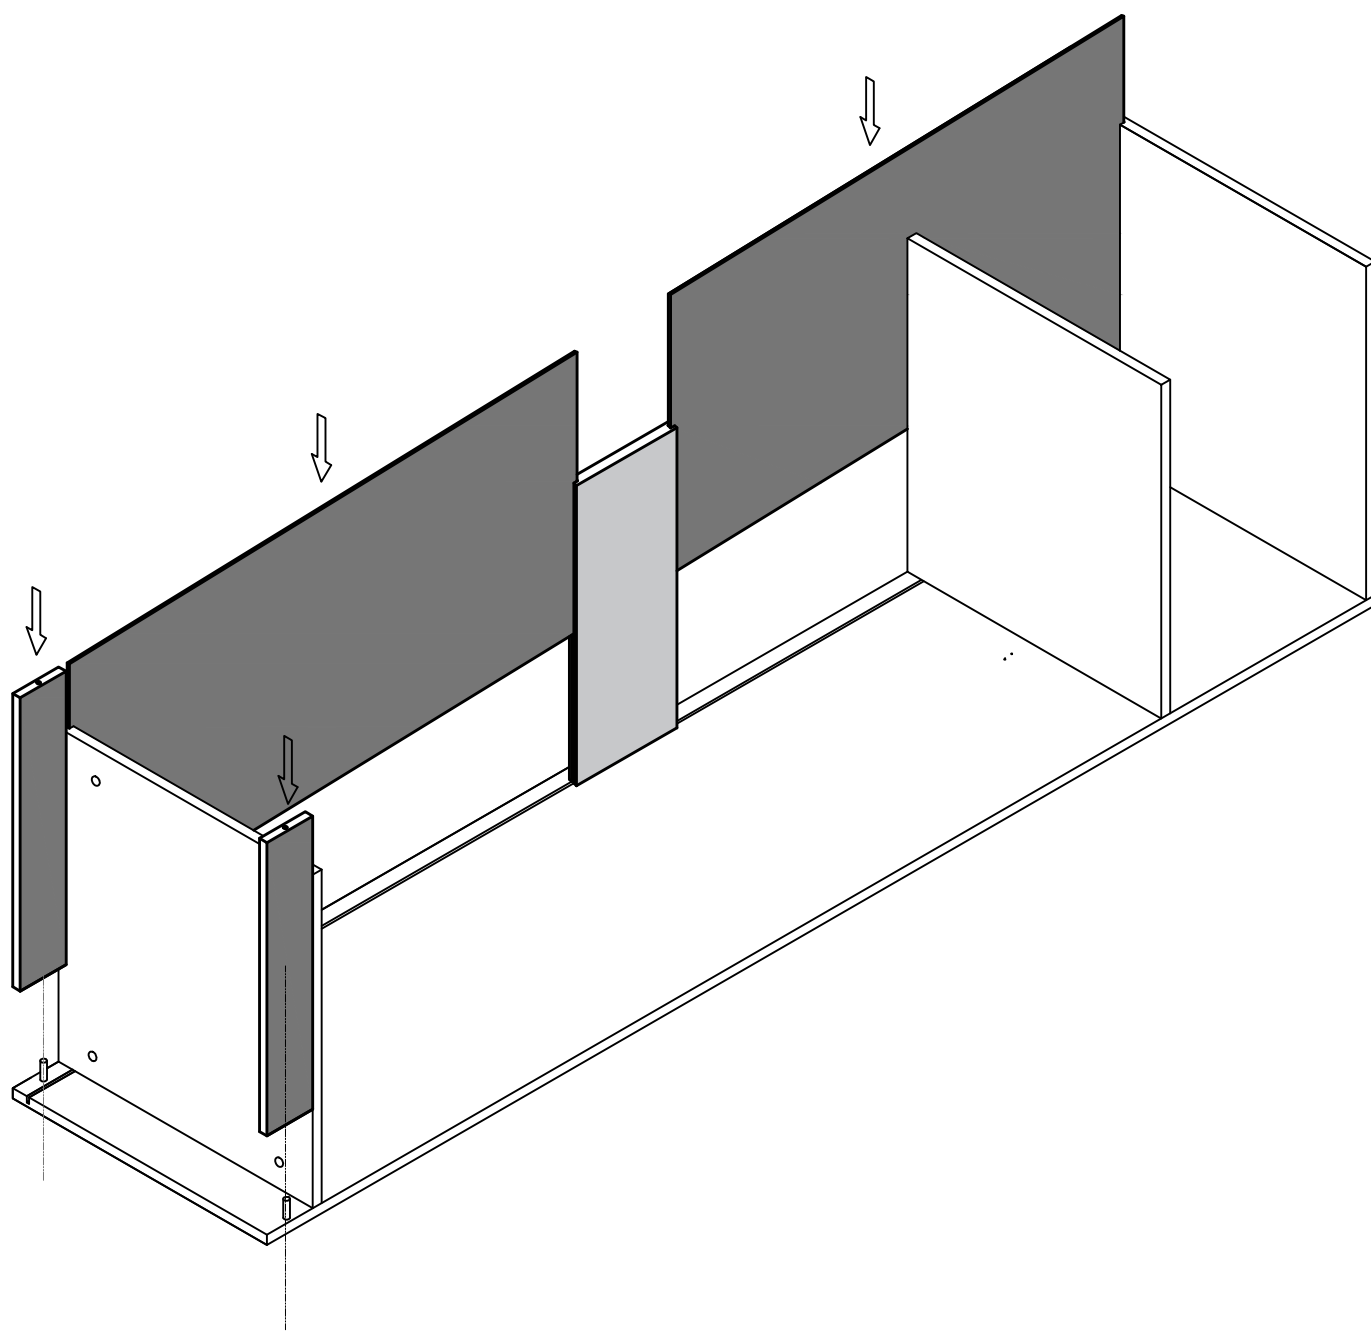

SINGLE DOOR WARDROBE(L)
INSTALLATION
MODEL NO: W1002-SL

Tool Needed

Two Man Work

Protection On Floor

Accessories Instruction

Size of each panel

Size of each panel

x1

x1

Door panel(open to left)

drill two holes on the wall