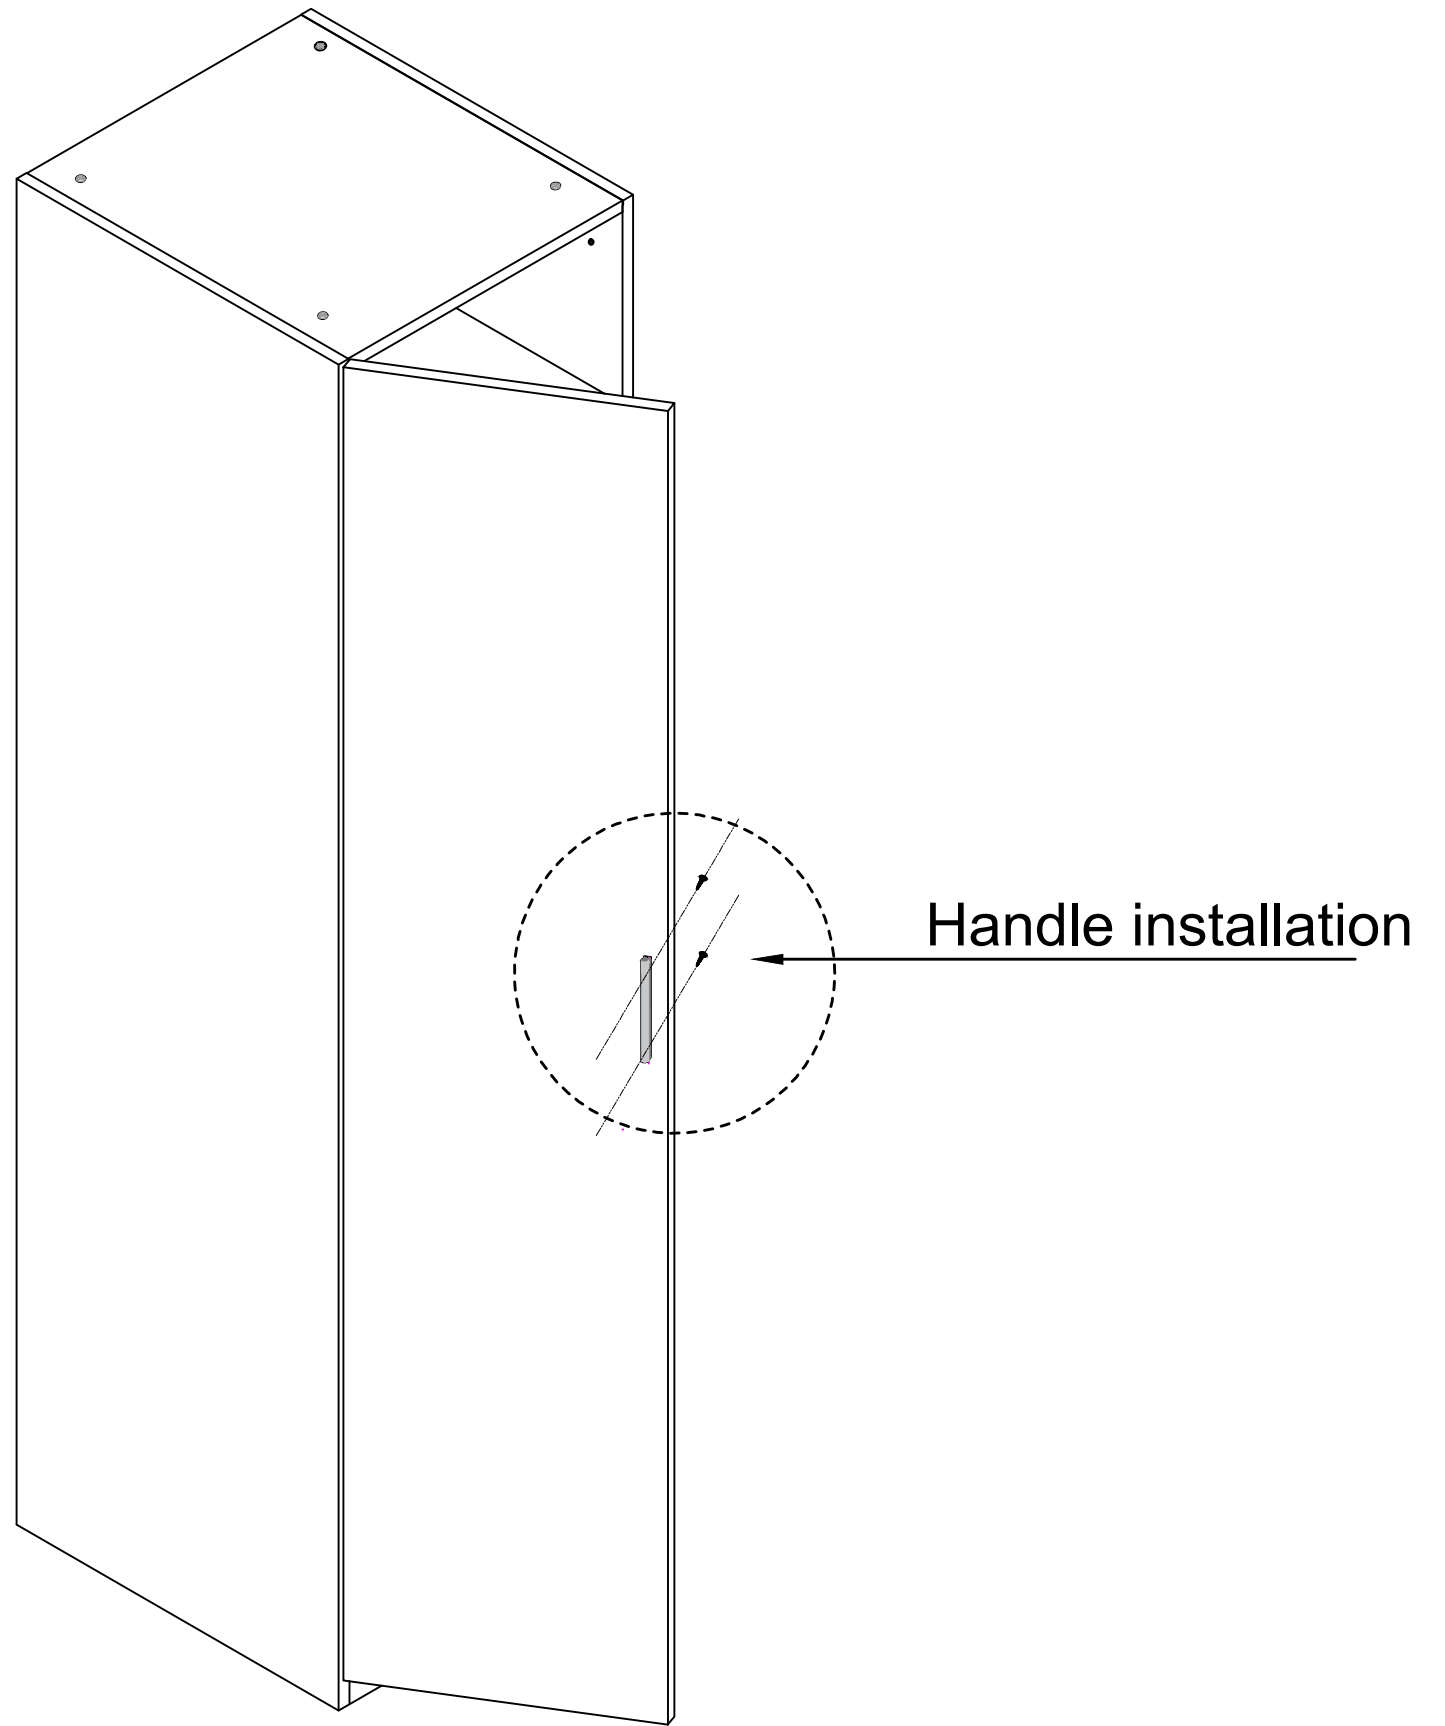

SINGLE DOOR WARDROBE(L)
INSTALLATION
MODEL NO: W1002-SL

Tool Needed

Two Man Work

Protection On Floor

Accessories Instruction

Size of each panel

Size of each panel

x1

x1

Door panel(open to left)

drill two holes on the wall