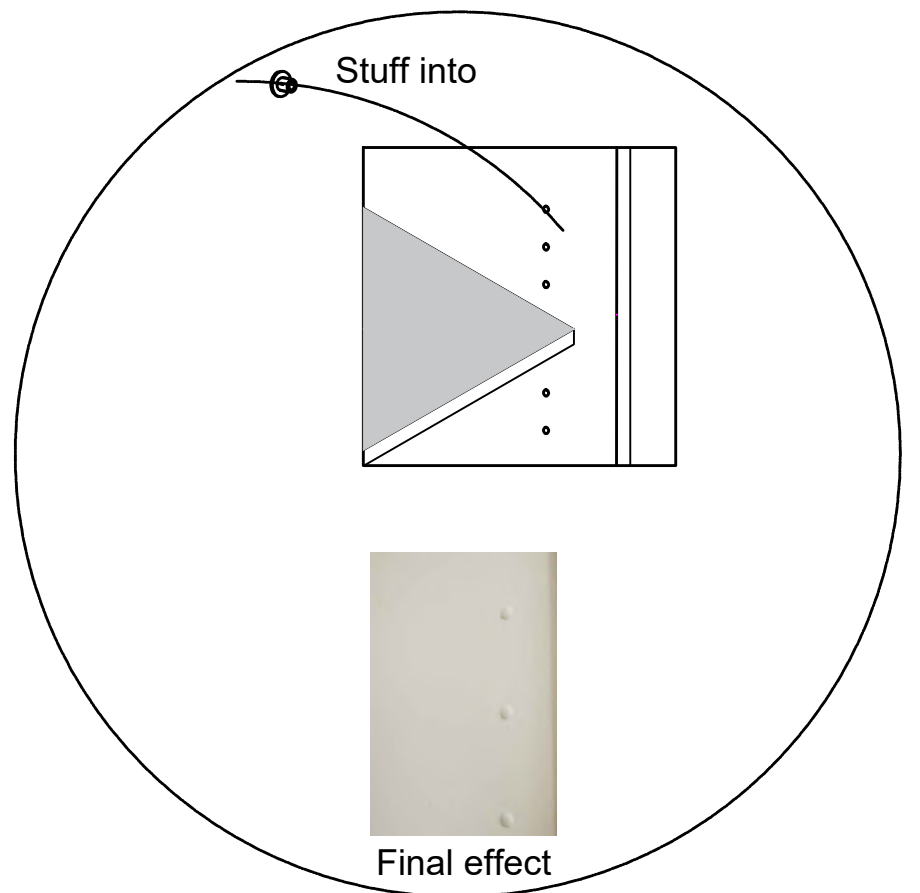

SINGLE DOOR WARDROBE(L)
INSTALLATION
MODEL NO: W1002-SL

Tool Needed

Two Man Work

Protection On Floor

Accessories Instruction

Size of each panel

Size of each panel

x1

x1

Door panel(open to left)

drill two holes on the wall