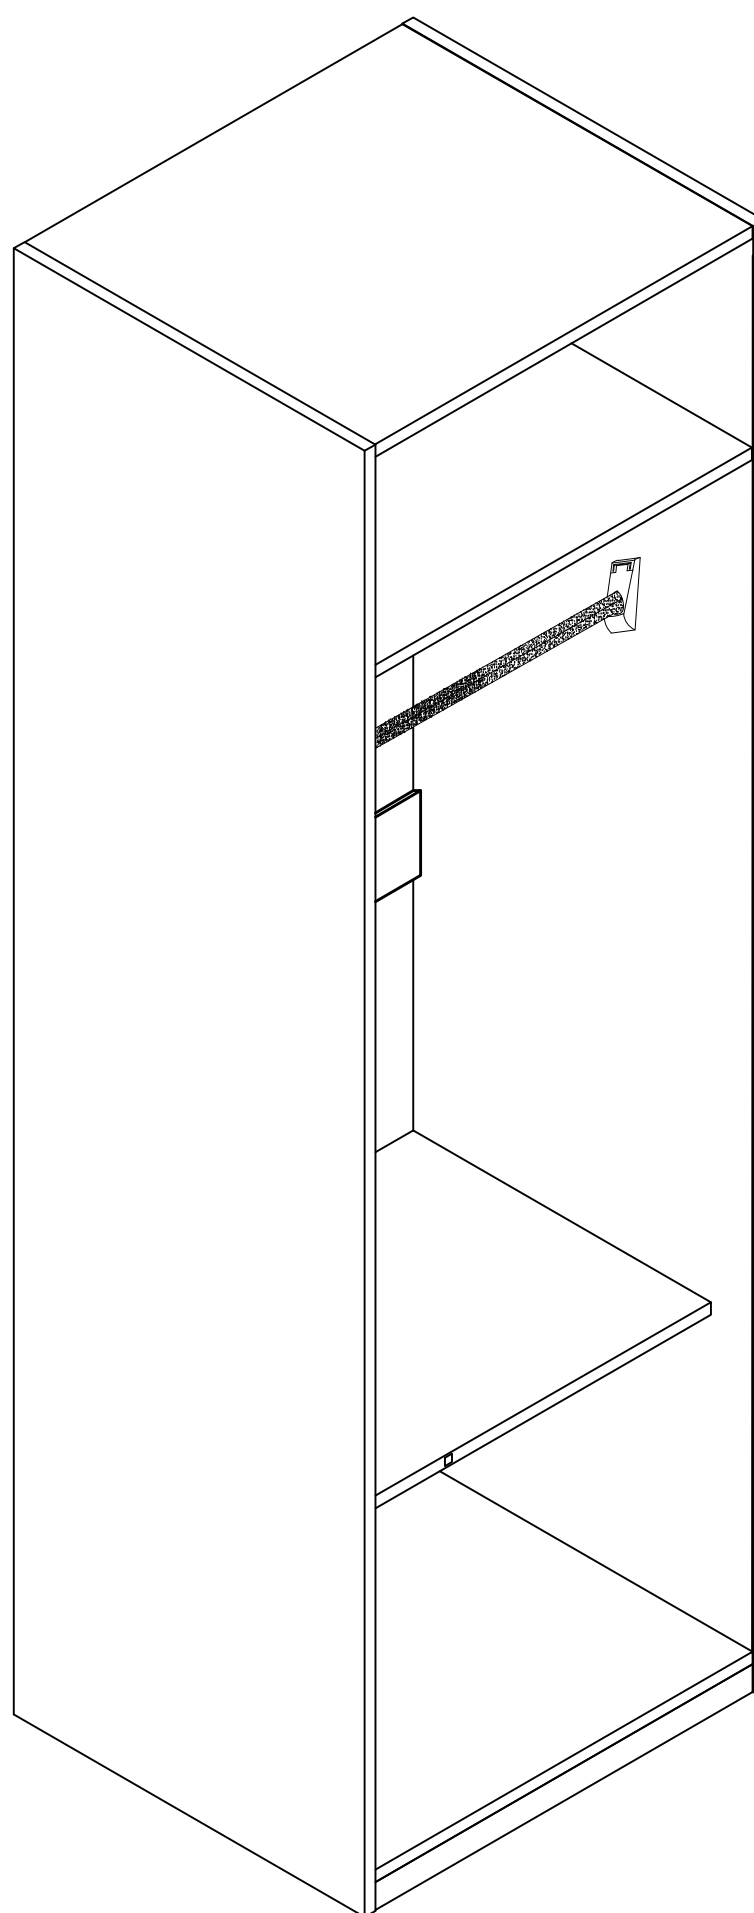

SINGLE DOOR WARDROBE(L)
INSTALLATION
MODEL NO: W1002-SL

Tool Needed

Two Man Work

Protection On Floor

Accessories Instruction

Size of each panel

Size of each panel

x1

x1

Door panel(open to left)

drill two holes on the wall