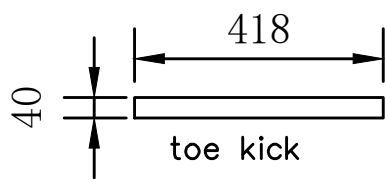

SINGLE DOOR WARDROBE(L)
INSTALLATION
MODEL NO: W1002-SL

Tool Needed

Two Man Work

Protection On Floor

Accessories Instruction

Size of each panel

Size of each panel

x1