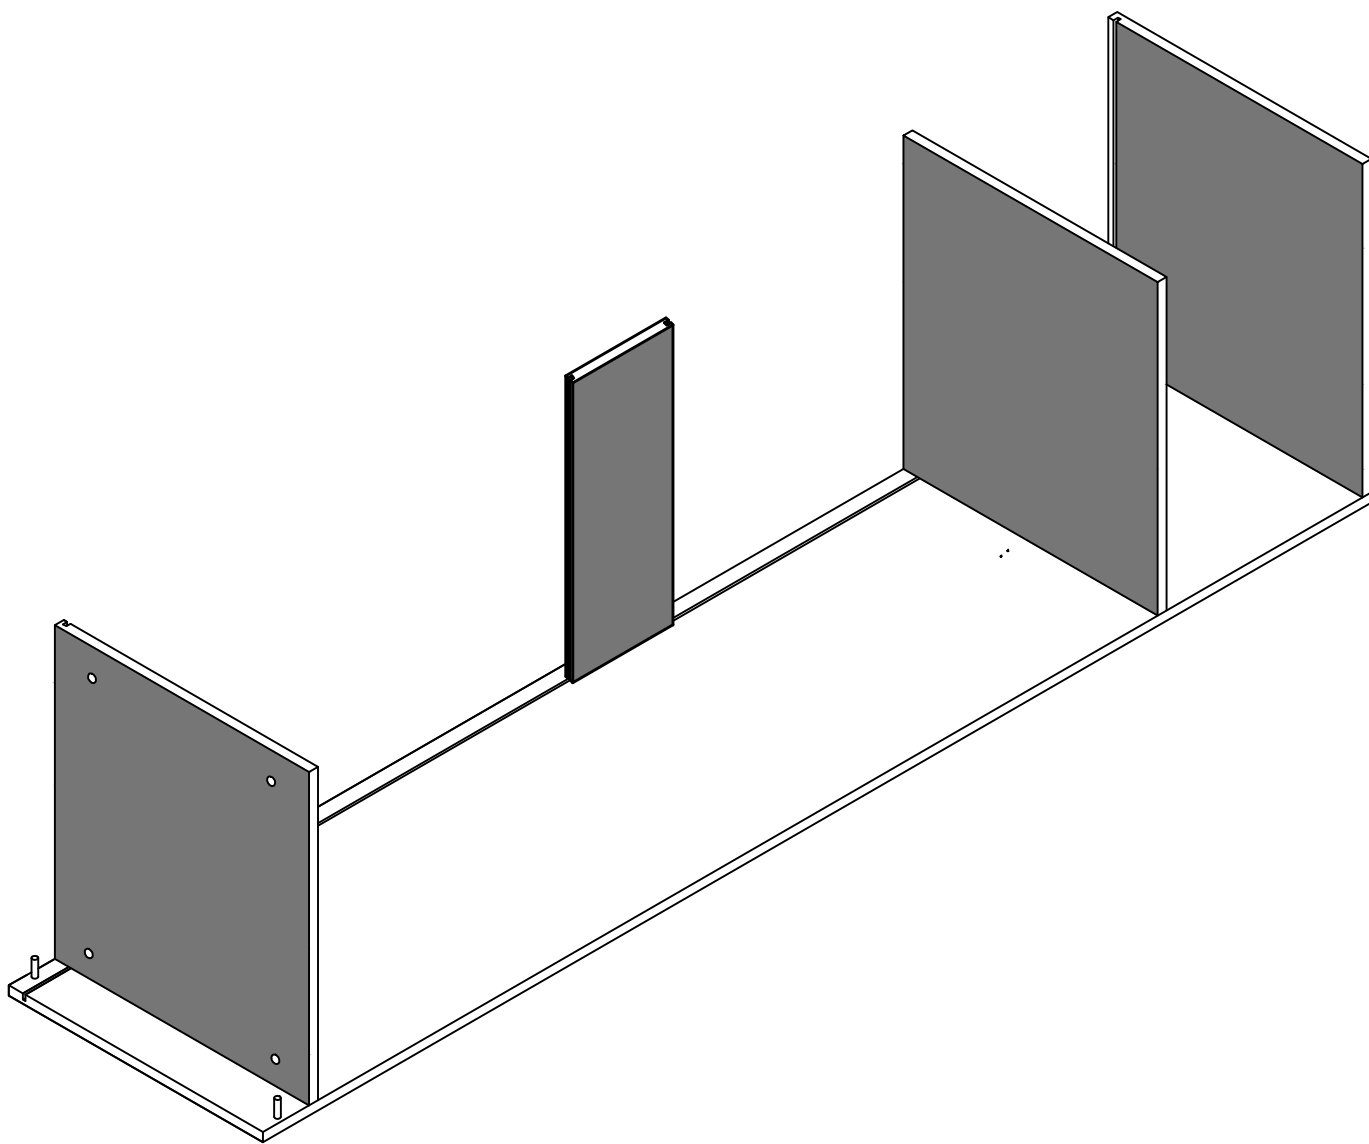

SINGLE DOOR WARDROBE(L)
INSTALLATION
MODEL NO: W1002-SL

Tool Needed

Two Man Work

Protection On Floor

Accessories Instruction

Size of each panel

Size of each panel

x1

x1

Door panel(open to left)

drill two holes on the wall