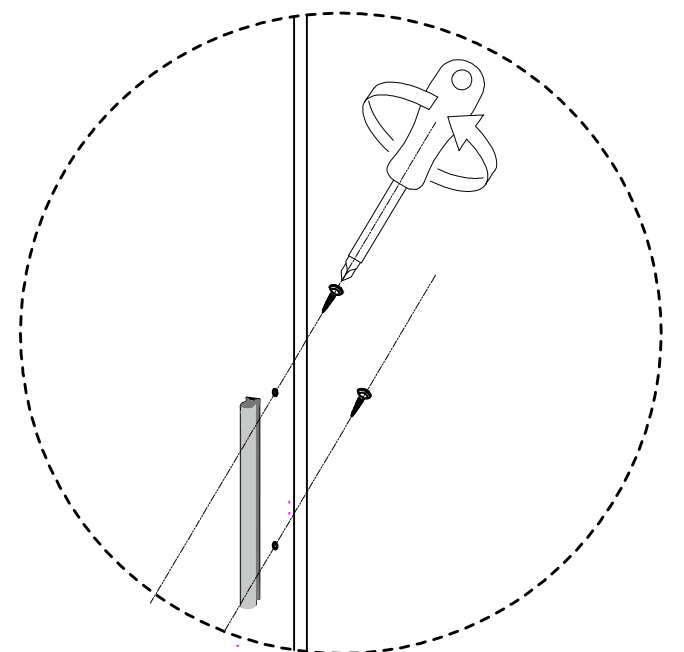

SINGLE DOOR WARDROBE(L)
INSTALLATION
MODEL NO: W1002-SL

Tool Needed

Two Man Work

Protection On Floor

Accessories Instruction

Size of each panel

Size of each panel

x1

x1

Door panel(open to left)

drill two holes on the wall