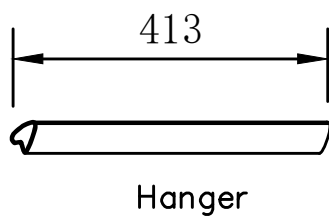

SINGLE DOOR WARDROBE(L)
INSTALLATION
MODEL NO: W1002-SL

Tool Needed

Two Man Work

Protection On Floor

Accessories Instruction

Size of each panel

Size of each panel

x1

x1

Door panel(open to left)

drill two holes on the wall