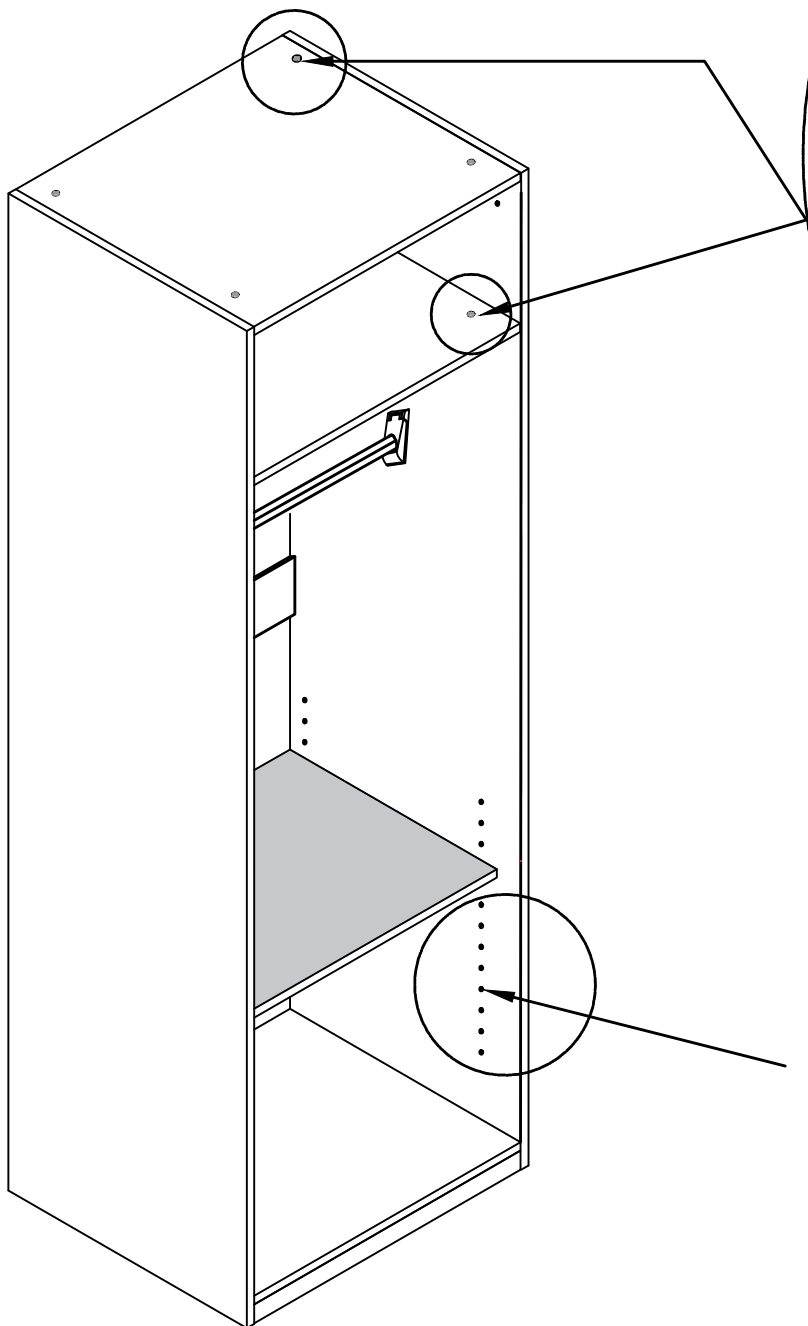

SINGLE DOOR WARDROBE(L)
INSTALLATION
MODEL NO: W1002-SL

Tool Needed

Two Man Work

Protection On Floor

Accessories Instruction

Size of each panel

Size of each panel

x1

x1

Door panel(open to left)

drill two holes on the wall