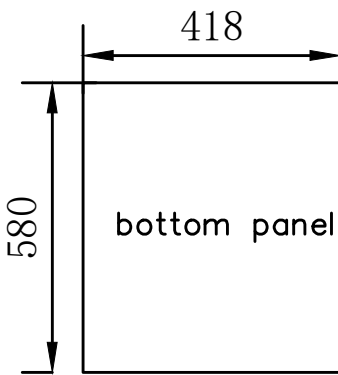

SINGLE DOOR WARDROBE(L)
INSTALLATION
MODEL NO: W1002-SL

Tool Needed

Two Man Work

Protection On Floor

Accessories Instruction

Size of each panel

Size of each panel

x1