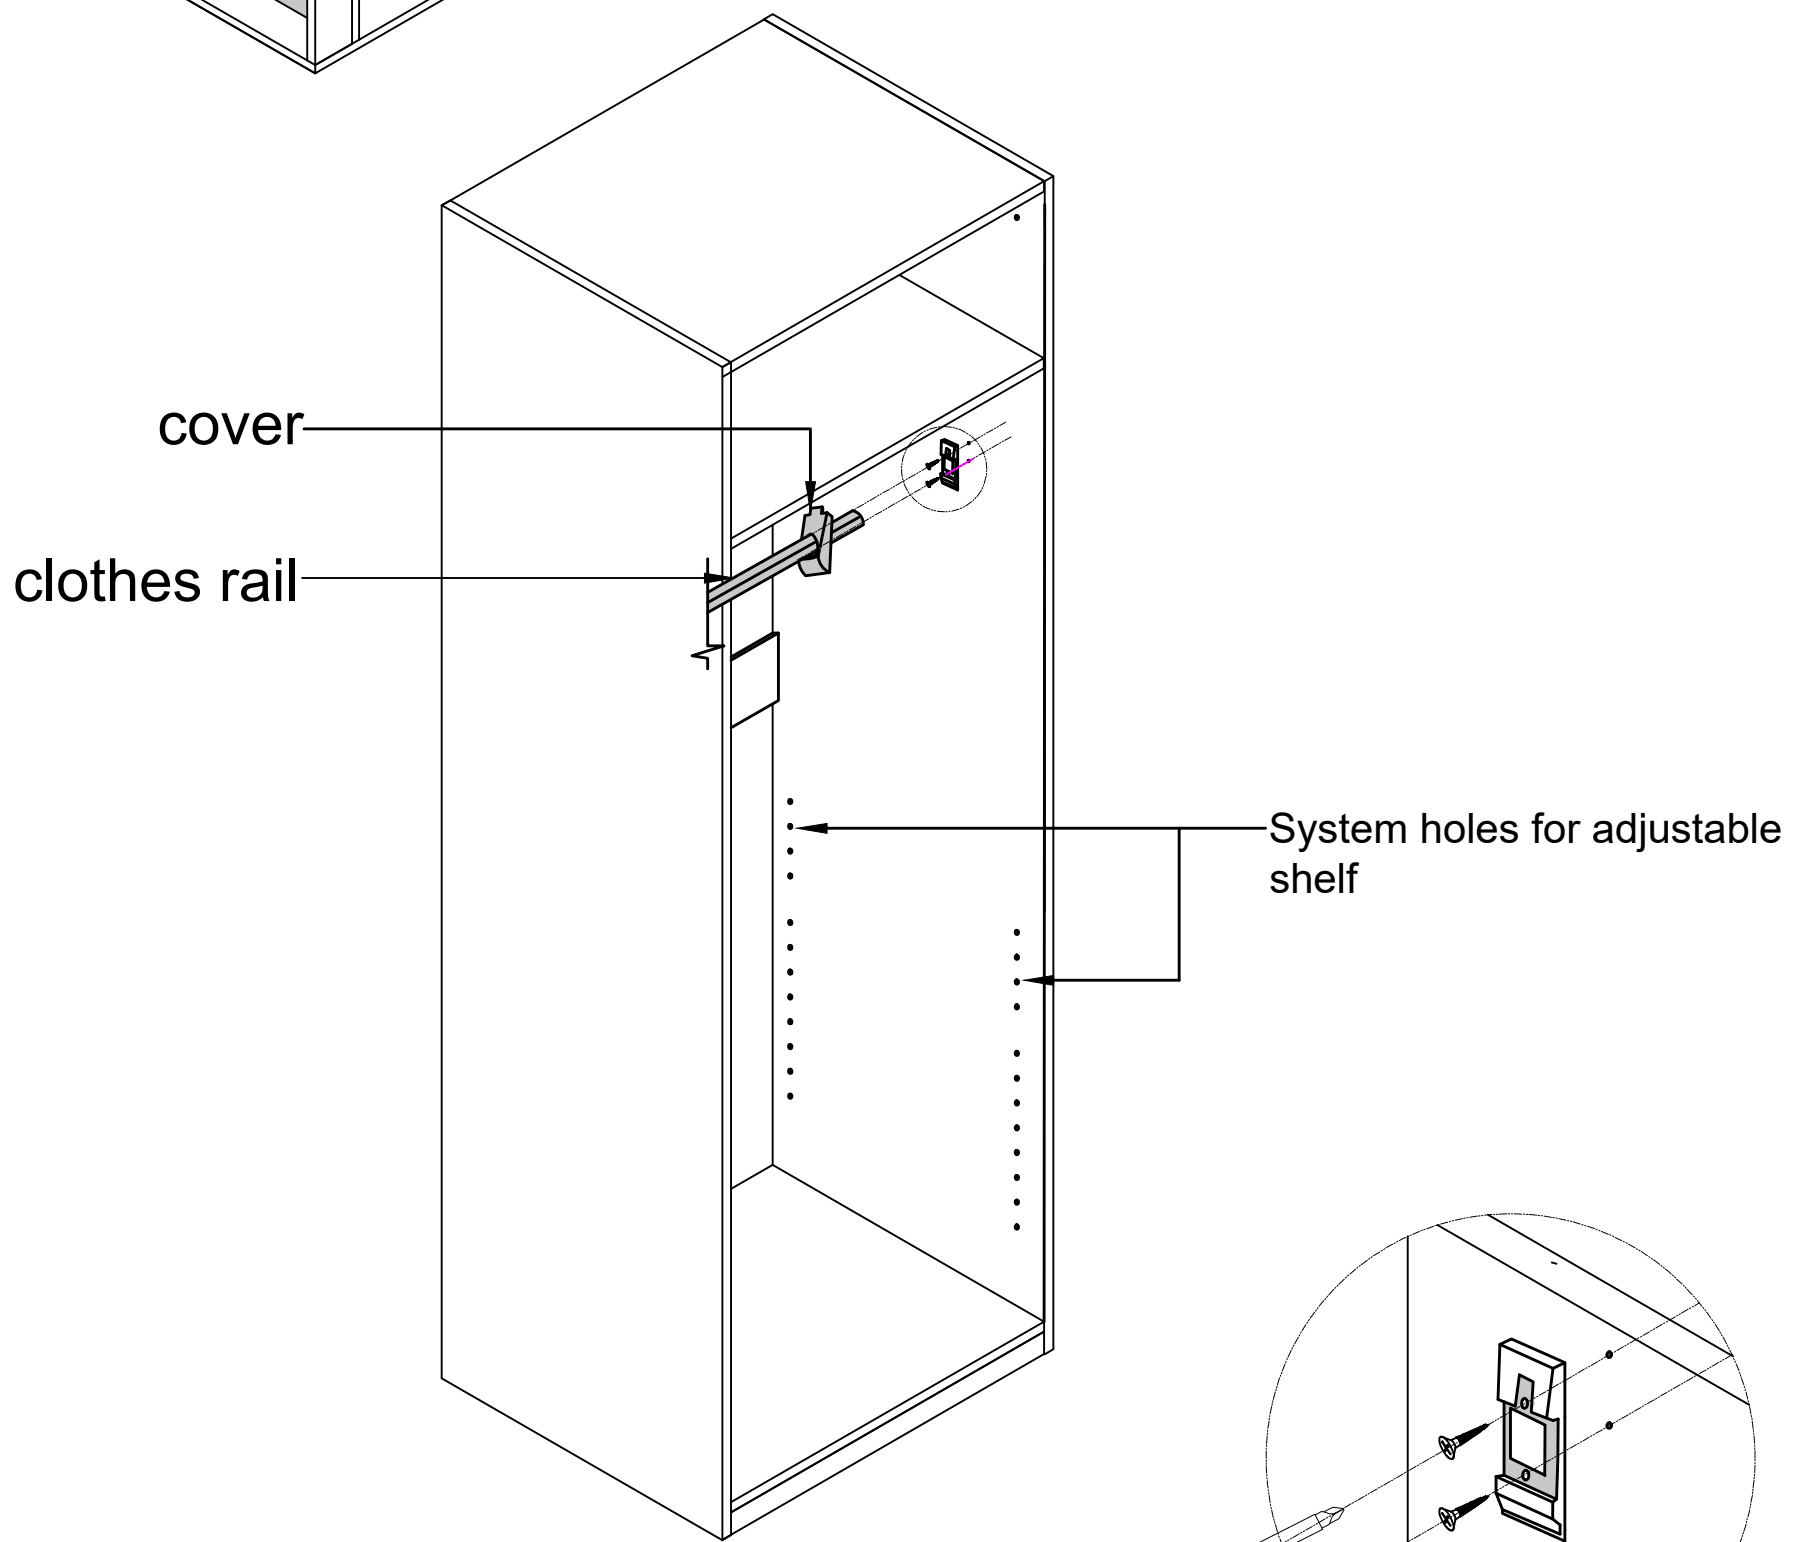

SINGLE DOOR WARDROBE(L)
INSTALLATION
MODEL NO: W1002-SL

Tool Needed

Two Man Work

Protection On Floor

Accessories Instruction

Size of each panel

Size of each panel

x1

x1

Door panel(open to left)

drill two holes on the wall