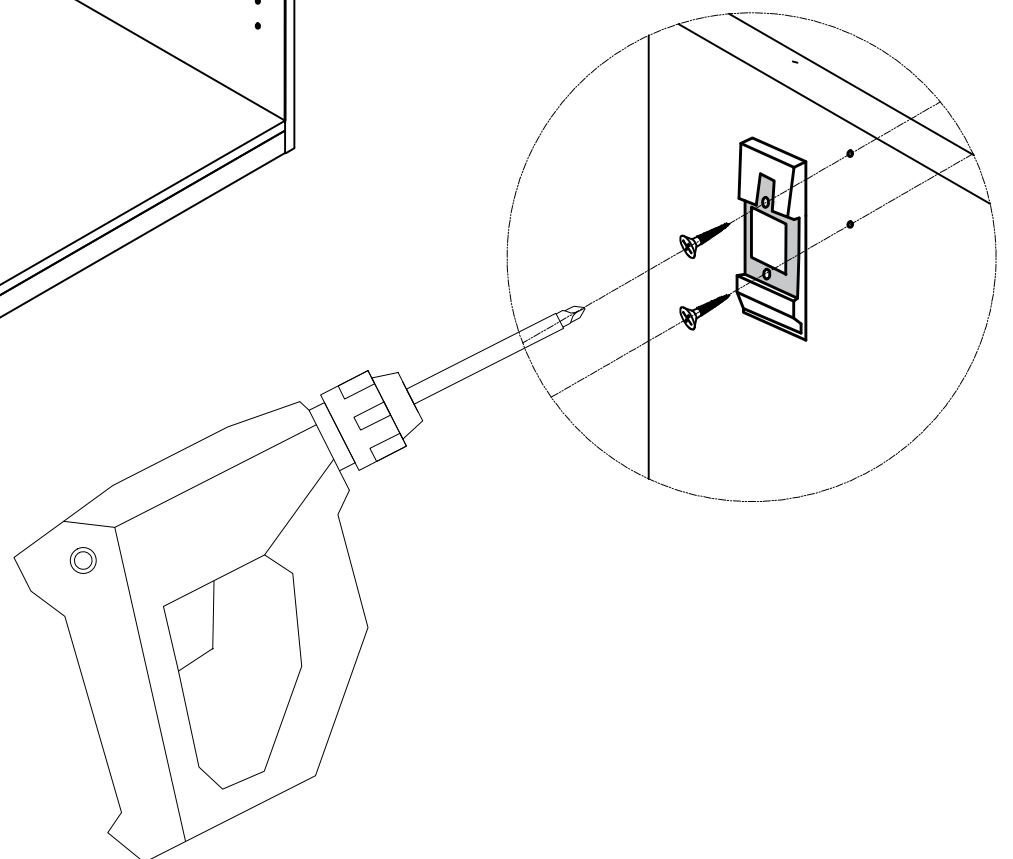

SINGLE DOOR WARDROBE(L)
INSTALLATION
MODEL NO: W1002-SL

Tool Needed

Two Man Work

Protection On Floor

Accessories Instruction

Size of each panel

Size of each panel

x1

x1

Door panel(open to left)

drill two holes on the wall