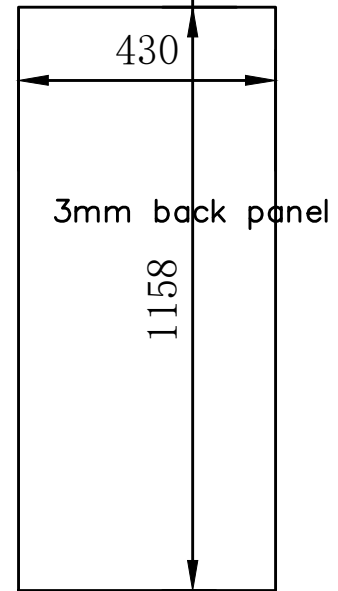

SINGLE DOOR WARDROBE(L)
INSTALLATION
MODEL NO: W1002-SL

Tool Needed

Two Man Work

Protection On Floor

Accessories Instruction

Size of each panel

Size of each panel

x1

x1

Door panel(open to left)

drill two holes on the wall