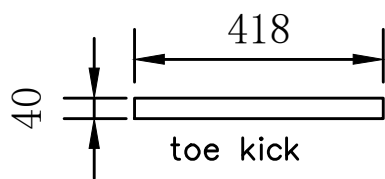

SINGLE DOOR WARDROBE(L)
INSTALLATION
MODEL NO: W1002-SL

Tool Needed

Two Man Work

Protection On Floor

Accessories Instruction

Size of each panel

Size of each panel

x1