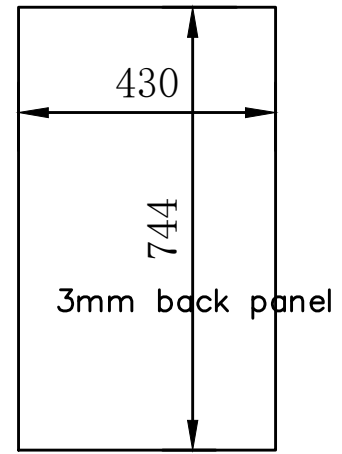

SINGLE DOOR WARDROBE(L)
INSTALLATION
MODEL NO: W1002-SL

Tool Needed

Two Man Work

Protection On Floor

Accessories Instruction

Size of each panel

Size of each panel

x1