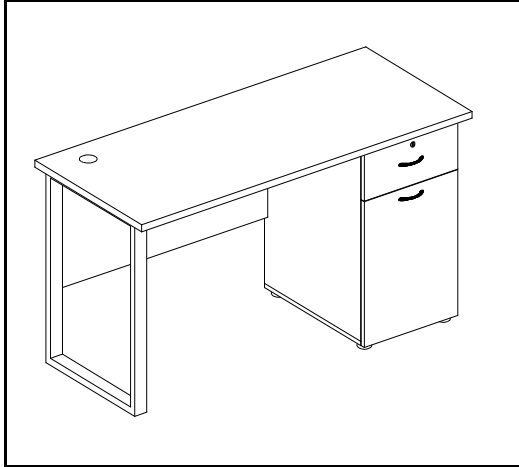

MODEL : FX-02-1260
 DIMENSION : 1200W×600D×750mmH
 DESCRIPTION : EXECUTIVE TABLE

ASSEMBLY INSTRUCTION

NUMBER		DIMENSION
①	countertop	1200 × 600 × 25 =1PC
②	Front apron	725 × 450 × 16 =1PC
③	Lateral plate	679 × 481 × 16 =2PCS
④	tergum	679 × 364 × 16 =1PC
⑤	Bottom plate	399 × 481 × 16 =1PC
⑥	Drawer panel	394 × 171 × 16 =1PC
⑦	Drawer side panel	400 × 90 × 16 =2PCS
⑧	Drawer back plate	308 × 89 × 16 =1PC
⑨	Drawer bottom	318 × 394 × 3 =1PC
⑩	Door panel	517 × 394 × 16 =1PC
⑪		
⑫		
⑬		
⑭		
⑮		
⑯		