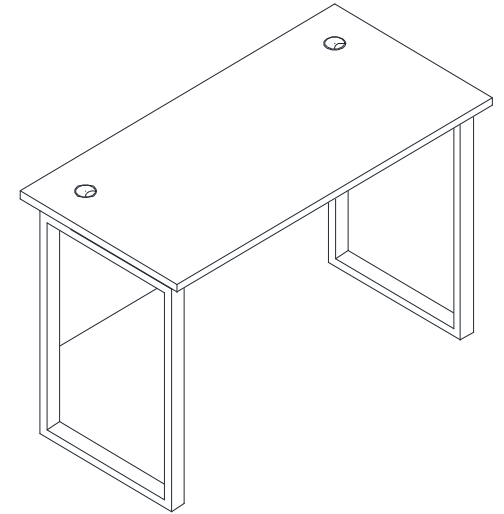

MODEL : FX-01-1260  
 DIMENSION : 1200W×600D×750mmH  
 DESCRIPTION : EXECUTIVE TABLE

# ASSEMBLY INSTRUCTION

STEP1

STEP2

STEP3

NUMBER	DIMENSION
① Table panel	1200 × 600 × 25 =1PC
② Front baffle	1050 × 450 × 16 =1PC
③	
④	
⑤	
⑥	
⑦	
⑧	
⑨	
⑩	
⑪	
⑫	
⑬	
⑭	
⑮	
⑯	

STEP4

STEP5

STEP6