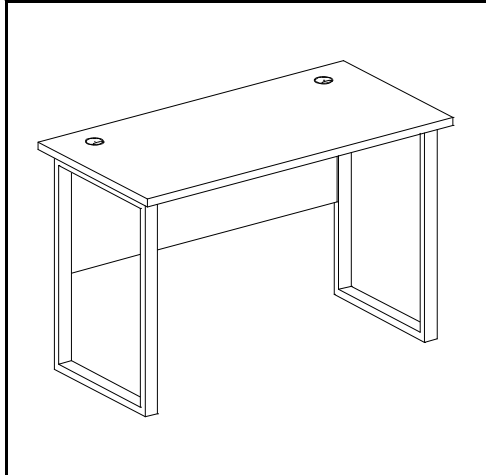

MODEL : FX-01-1260  
 DIMENSION : 1200W×600D×750mmH  
 DESCRIPTION : EXECUTIVE TABLE

# ASSEMBLY INSTRUCTION

STEP1

STEP2

STEP3

NUMBER	DIMENSION
① Table panel	1200 × 600 × 25 =1PC
② Front baffle	1050 × 450 × 16 =1PC
③	
④	
⑤	
⑥	
⑦	
⑧	
⑨	
⑩	
⑪	
⑫	
⑬	
⑭	
⑮	
⑯	

STEP4

STEP5

STEP6