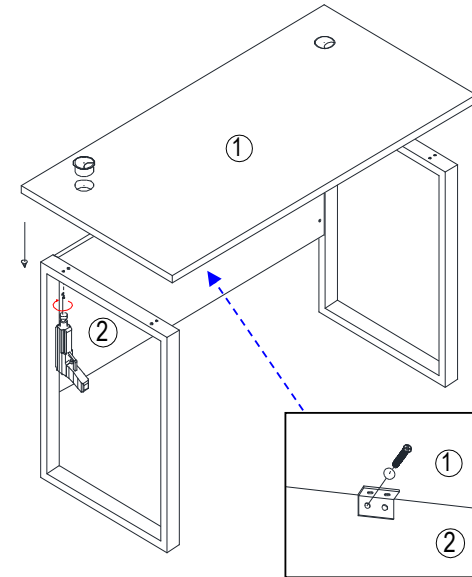

MODEL : FX-01-1260  
 DIMENSION : 1200W×600D×750mmH  
 DESCRIPTION : EXECUTIVE TABLE

# ASSEMBLY INSTRUCTION

STEP1

STEP2

STEP3

NUMBER	DIMENSION
① Table panel	1200 × 600 × 25 =1PC
② Front baffle	1050 × 450 × 16 =1PC
③	
④	
⑤	
⑥	
⑦	
⑧	
⑨	
⑩	
⑪	
⑫	
⑬	
⑭	
⑮	
⑯	

STEP4

STEP5

STEP6