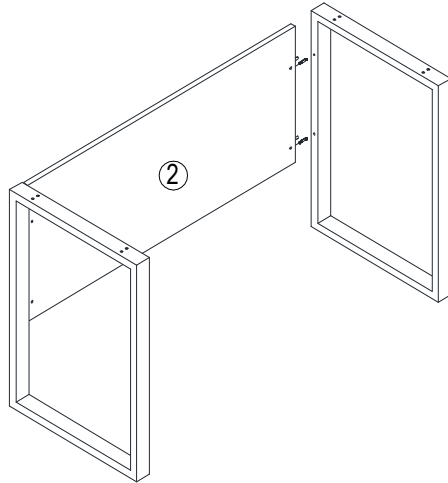

MODEL : FX-01-1260  
 DIMENSION : 1200W×600D×750mmH  
 DESCRIPTION : EXECUTIVE TABLE

# ASSEMBLY INSTRUCTION

STEP1

STEP2

STEP3

NUMBER	DIMENSION
① Table panel	1200 × 600 × 25 =1PC
② Front baffle	1050 × 450 × 16 =1PC
③	
④	
⑤	
⑥	
⑦	
⑧	
⑨	
⑩	
⑪	
⑫	
⑬	
⑭	
⑮	
⑯	

STEP4

STEP5

STEP6