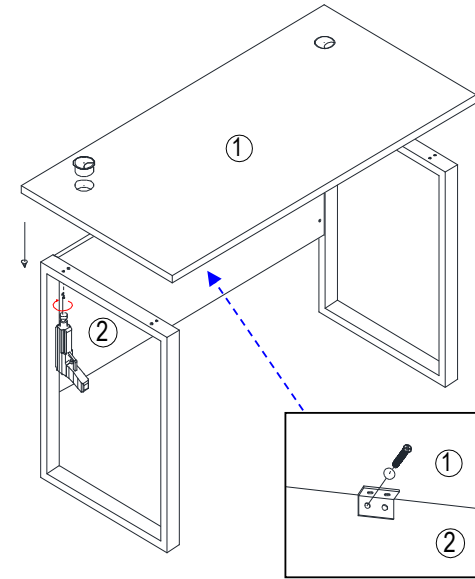

MODEL : FX-01-1060
 DIMENSION : 1000W×600D×750mmH
 DESCRIPTION : EXECUTIVE TABLE

ASSEMBLY INSTRUCTION

STEP1

STEP2

STEP3

NUMBER	DIMENSION
① Table panel	1000 × 600 × 25 =1PC
② Front baffle	850 × 450 × 16 =1PC
③	
④	
⑤	
⑥	
⑦	
⑧	
⑨	
⑩	
⑪	
⑫	
⑬	
⑭	
⑮	
⑯	