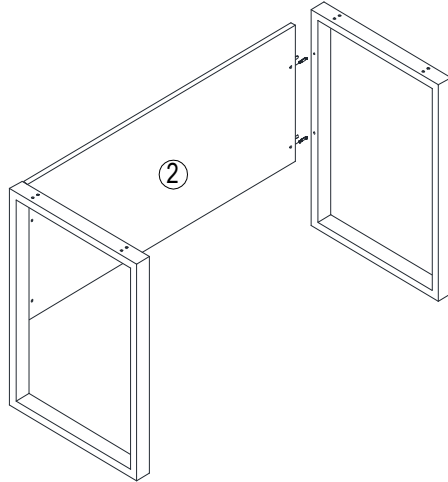

MODEL : FX-01-1060
 DIMENSION : 1000W×600D×750mmH
 DESCRIPTION : EXECUTIVE TABLE

ASSEMBLY INSTRUCTION

STEP1

STEP2

STEP3

NUMBER	DIMENSION
① Table panel	1000 × 600 × 25 =1PC
② Front baffle	850 × 450 × 16 =1PC
③	
④	
⑤	
⑥	
⑦	
⑧	
⑨	
⑩	
⑪	
⑫	
⑬	
⑭	
⑮	
⑯	