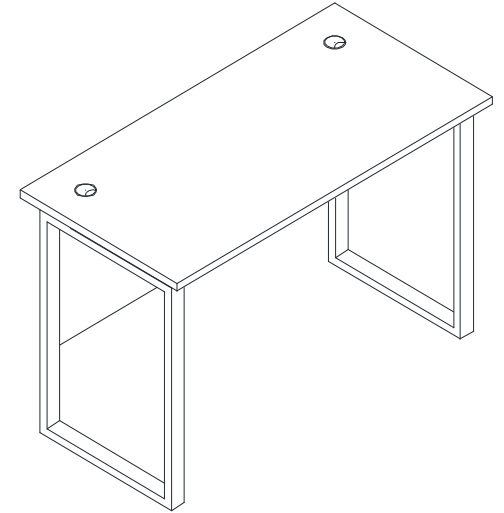

MODEL : FX-01-1060
 DIMENSION : 1000W×600D×750mmH
 DESCRIPTION : EXECUTIVE TABLE

ASSEMBLY INSTRUCTION

STEP1

STEP2

STEP3

NUMBER	DIMENSION
① Table panel	1000 × 600 × 25 =1PC
② Front baffle	850 × 450 × 16 =1PC
③	
④	
⑤	
⑥	
⑦	
⑧	
⑨	
⑩	
⑪	
⑫	
⑬	
⑭	
⑮	
⑯	