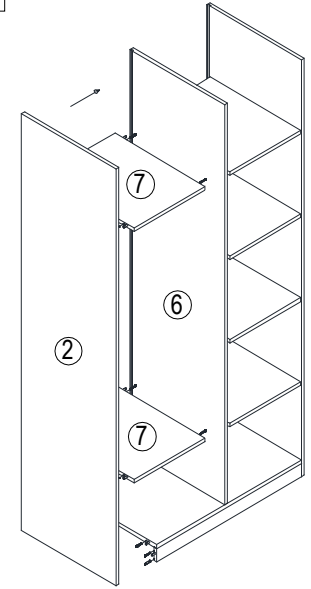

MODEL : WD-800
 DIMENSION : 800×520×1900
 DESCRIPTION : EXECUTIVE TABLE

ASSEMBLY INSTRUCTION

STEP1

STEP2

STEP3

NUMBER

DIMENSION

①	Top plate	800 × 520 × 16 =1PC
②	Side plate	1875 × 500 × 16 =2PCS
③	Bottom plate	766 × 500 × 16 =1PC
④	leg	766 × 60 × 16 =2PCS
⑤	Middle leg	466 × 60 × 16 =1PC
⑥	Medial lateral plate	1798 × 500 × 16 =1PC
⑦	Solid laminate	375 × 479 × 16 =6PCS
⑧	backboard	1808 × 384 × 9 =2PCS
⑨	Door panel	1811 × 397 × 16 =2PCS
⑩		
⑪		
⑫		
⑬		
⑭		
⑮		
⑯		

STEP4

STEP5

STEP6