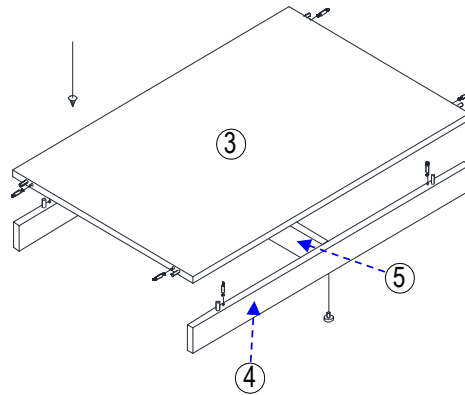

MODEL : WD-800
 DIMENSION : 800×520×1900
 DESCRIPTION : EXECUTIVE TABLE

ASSEMBLY INSTRUCTION

STEP1

STEP2

STEP3

NUMBER

DIMENSION

①	Top plate	800 × 520 × 16 =1PC
②	Side plate	1875 × 500 × 16 =2PCS
③	Bottom plate	766 × 500 × 16 =1PC
④	leg	766 × 60 × 16 =2PCS
⑤	Middle leg	466 × 60 × 16 =1PC
⑥	Medial lateral plate	1798 × 500 × 16 =1PC
⑦	Solid laminate	375 × 479 × 16 =6PCS
⑧	backboard	1808 × 384 × 9 =2PCS
⑨	Door panel	1811 × 397 × 16 =2PCS
⑩		
⑪		
⑫		
⑬		
⑭		
⑮		
⑯		

STEP4

STEP5

STEP6