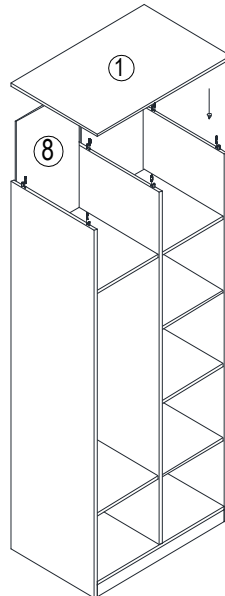

MODEL : WD-800
 DIMENSION : 800×520×1900
 DESCRIPTION : EXECUTIVE TABLE

ASSEMBLY INSTRUCTION

STEP1

STEP2

STEP3

NUMBER

DIMENSION

①	Top plate	800 × 520 × 16 =1PC
②	Side plate	1875 × 500 × 16 =2PCS
③	Bottom plate	766 × 500 × 16 =1PC
④	leg	766 × 60 × 16 =2PCS
⑤	Middle leg	466 × 60 × 16 =1PC
⑥	Medial lateral plate	1798 × 500 × 16 =1PC
⑦	Solid laminate	375 × 479 × 16 =6PCS
⑧	backboard	1808 × 384 × 9 =2PCS
⑨	Door panel	1811 × 397 × 16 =2PCS
⑩		
⑪		
⑫		
⑬		
⑭		
⑮		
⑯		

STEP4

STEP5

STEP6