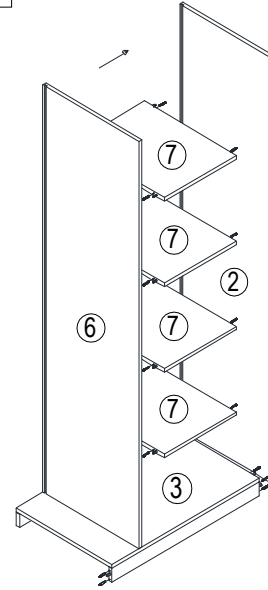

MODEL : WD-800
 DIMENSION : 800×520×1900
 DESCRIPTION : EXECUTIVE TABLE

ASSEMBLY INSTRUCTION

STEP1

STEP2

STEP3

NUMBER

DIMENSION

①	Top plate	800 × 520 × 16 =1PC
②	Side plate	1875 × 500 × 16 =2PCS
③	Bottom plate	766 × 500 × 16 =1PC
④	leg	766 × 60 × 16 =2PCS
⑤	Middle leg	466 × 60 × 16 =1PC
⑥	Medial lateral plate	1798 × 500 × 16 =1PC
⑦	Solid laminate	375 × 479 × 16 =6PCS
⑧	backboard	1808 × 384 × 9 =2PCS
⑨	Door panel	1811 × 397 × 16 =2PCS
⑩		
⑪		
⑫		
⑬		
⑭		
⑮		
⑯		

STEP4

STEP5

STEP6