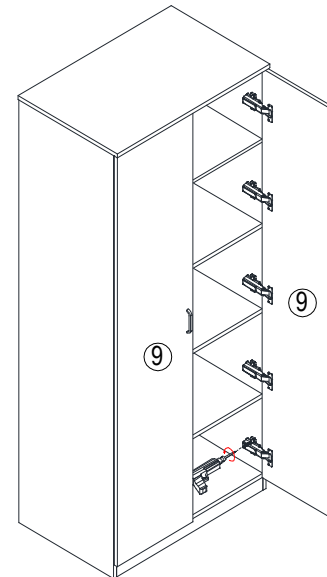

MODEL : WD-800
DIMENSION : 800×520×1900
DESCRIPTION : EXECUTIVE TABLE

ASSEMBLY INSTRUCTION

STEP1

NUMBER

DIMENSION

①	Top plate	800 × 520 × 16 =1PC
②	Side plate	1875 × 500 × 16 =2PCS
③	Bottom plate	766 × 500 × 16 =1PC
④	leg	766 × 60 × 16 =2PCS
⑤	Middle leg	466 × 60 × 16 =1PC
⑥	Medial lateral plate	1798 × 500 × 16 =1PC
⑦	Solid laminate	375 × 479 × 16 =6PCS
⑧	backboard	1808 × 384 × 9 =2PCS
⑨	Door panel	1811 × 397 × 16 =2PCS
⑩		
⑪		
⑫		
⑬		
⑭		
⑮		
⑯		

STEP4

STEP5