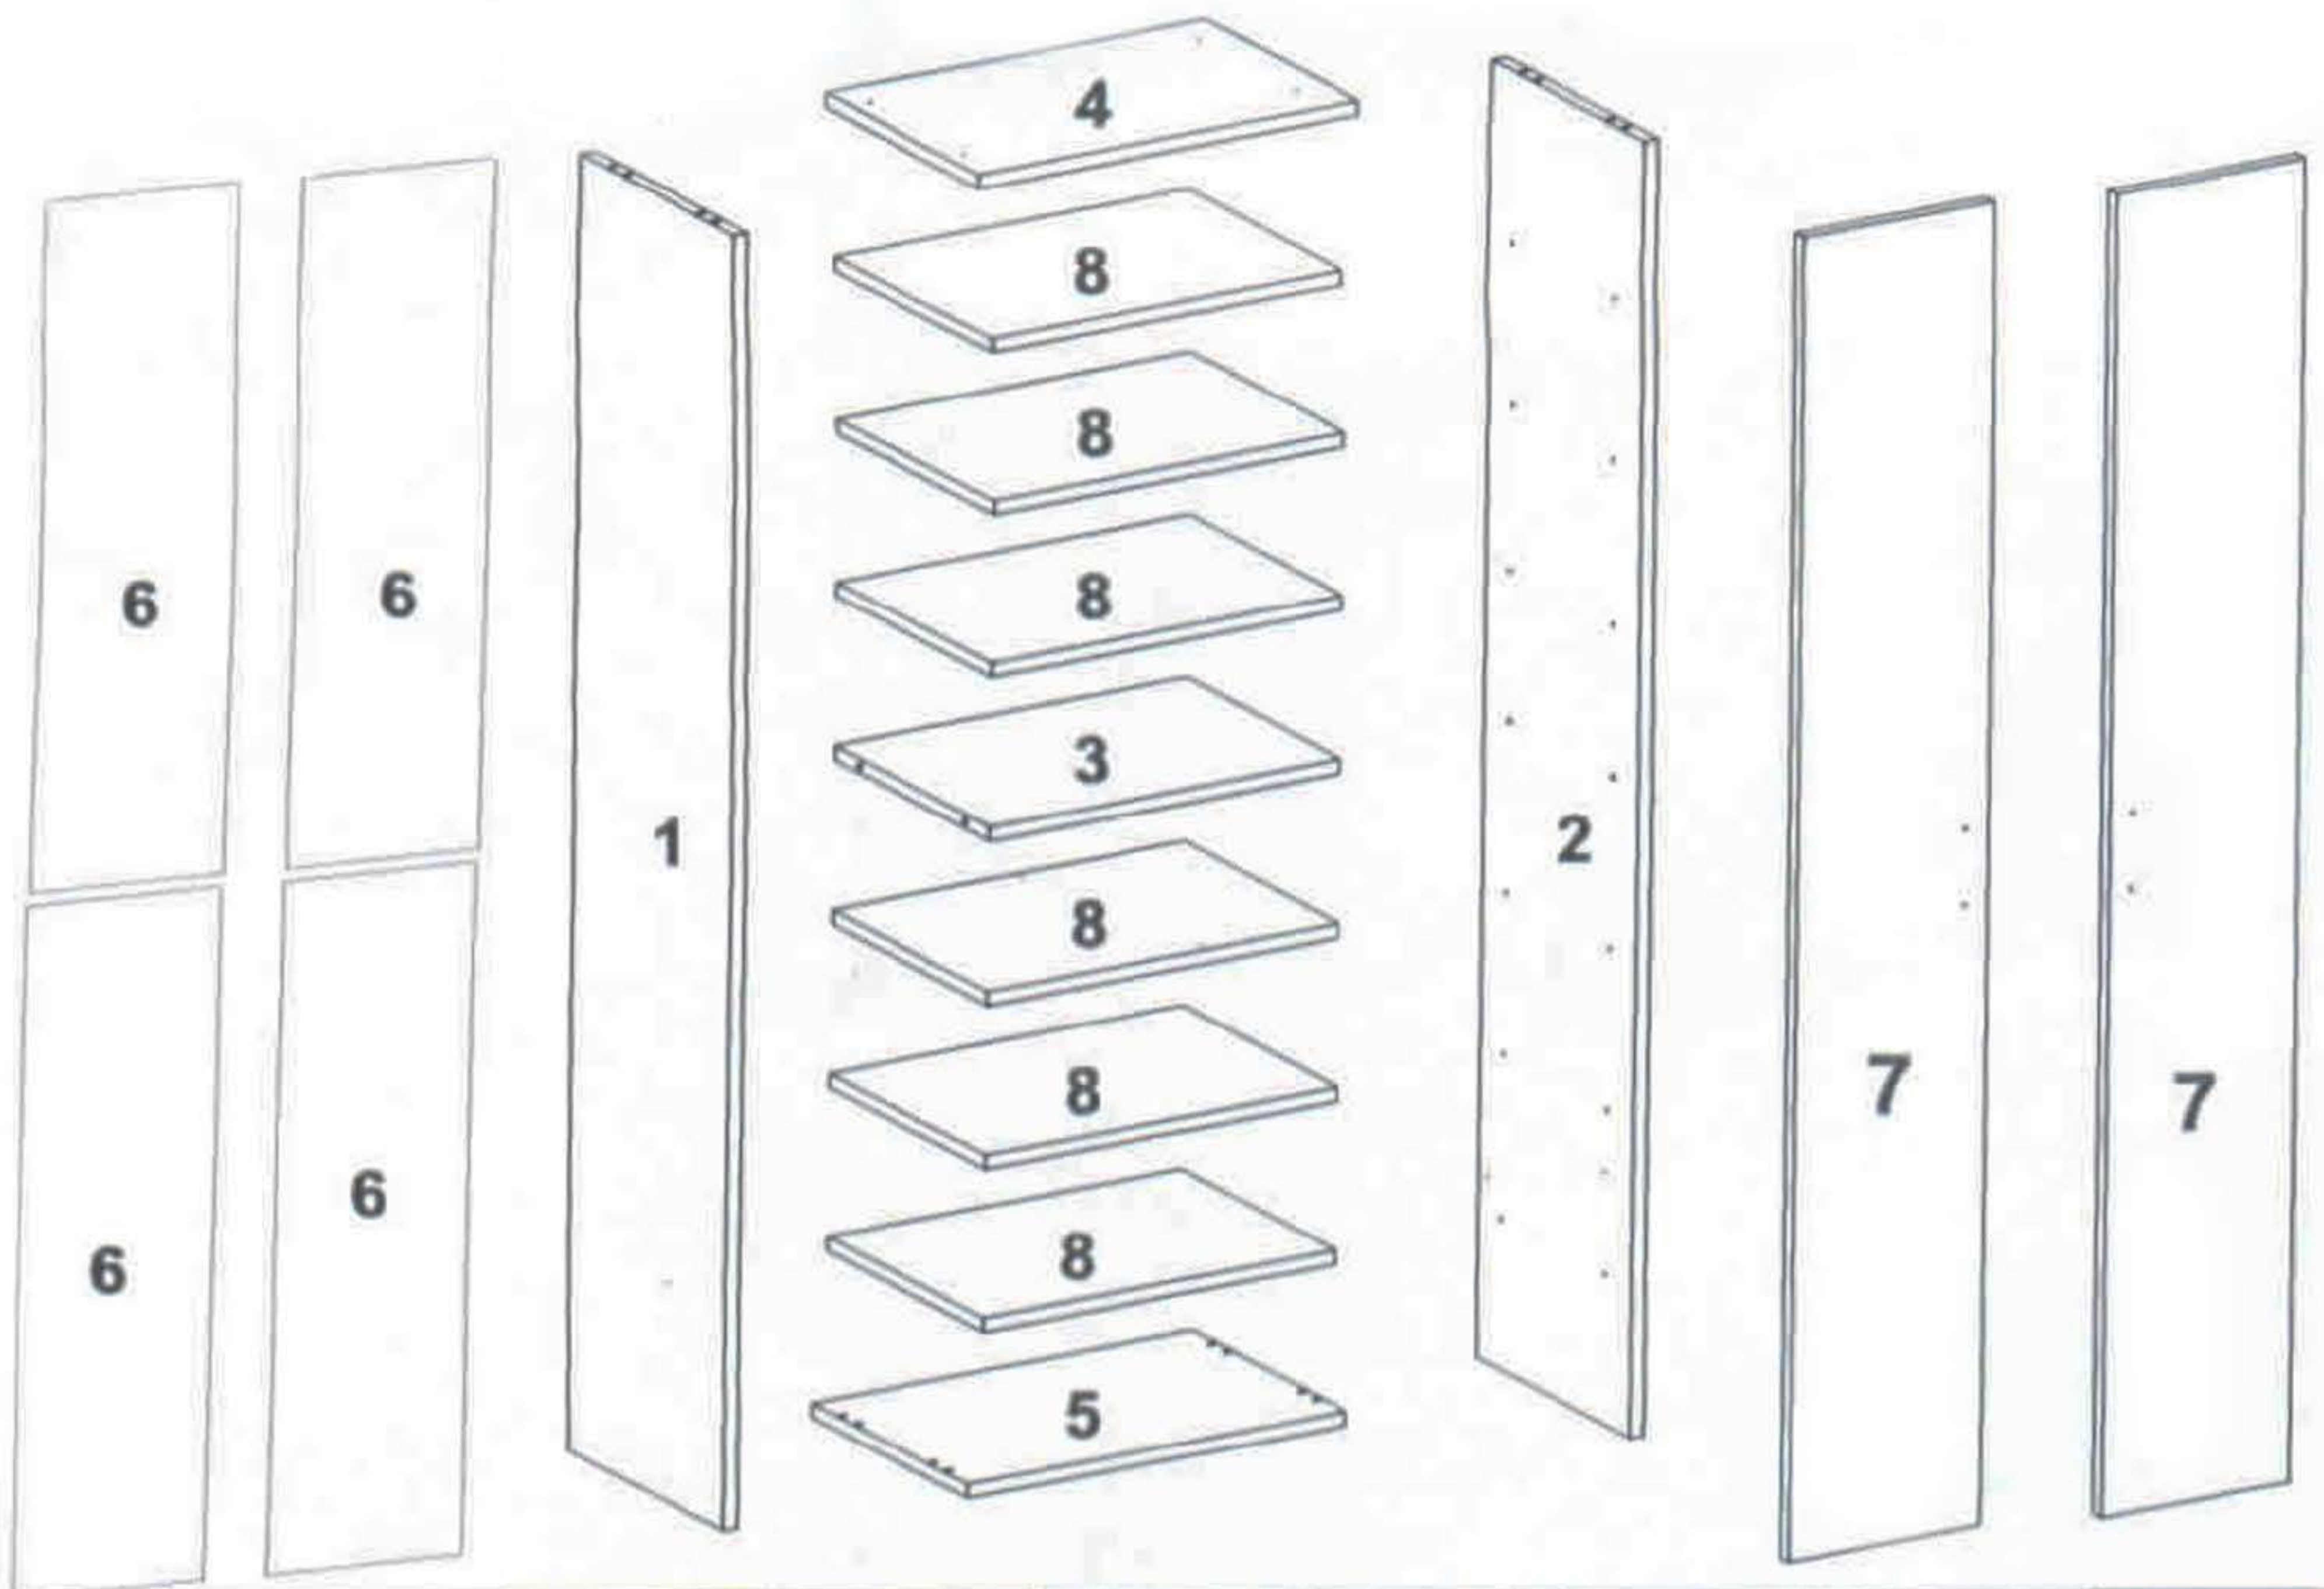

## Assembly and User Manuel

This module must be assembled by two persons.

## 2 Doors 8 Shelves Cabinet

K1  8x	A  8x	V  Ø3,5x18 32x	M  4x	R  24x	T  4x	E  4x	O  2x	C  40x	
AL  1x	N  4x	B  4x							

1

2

3

8

9