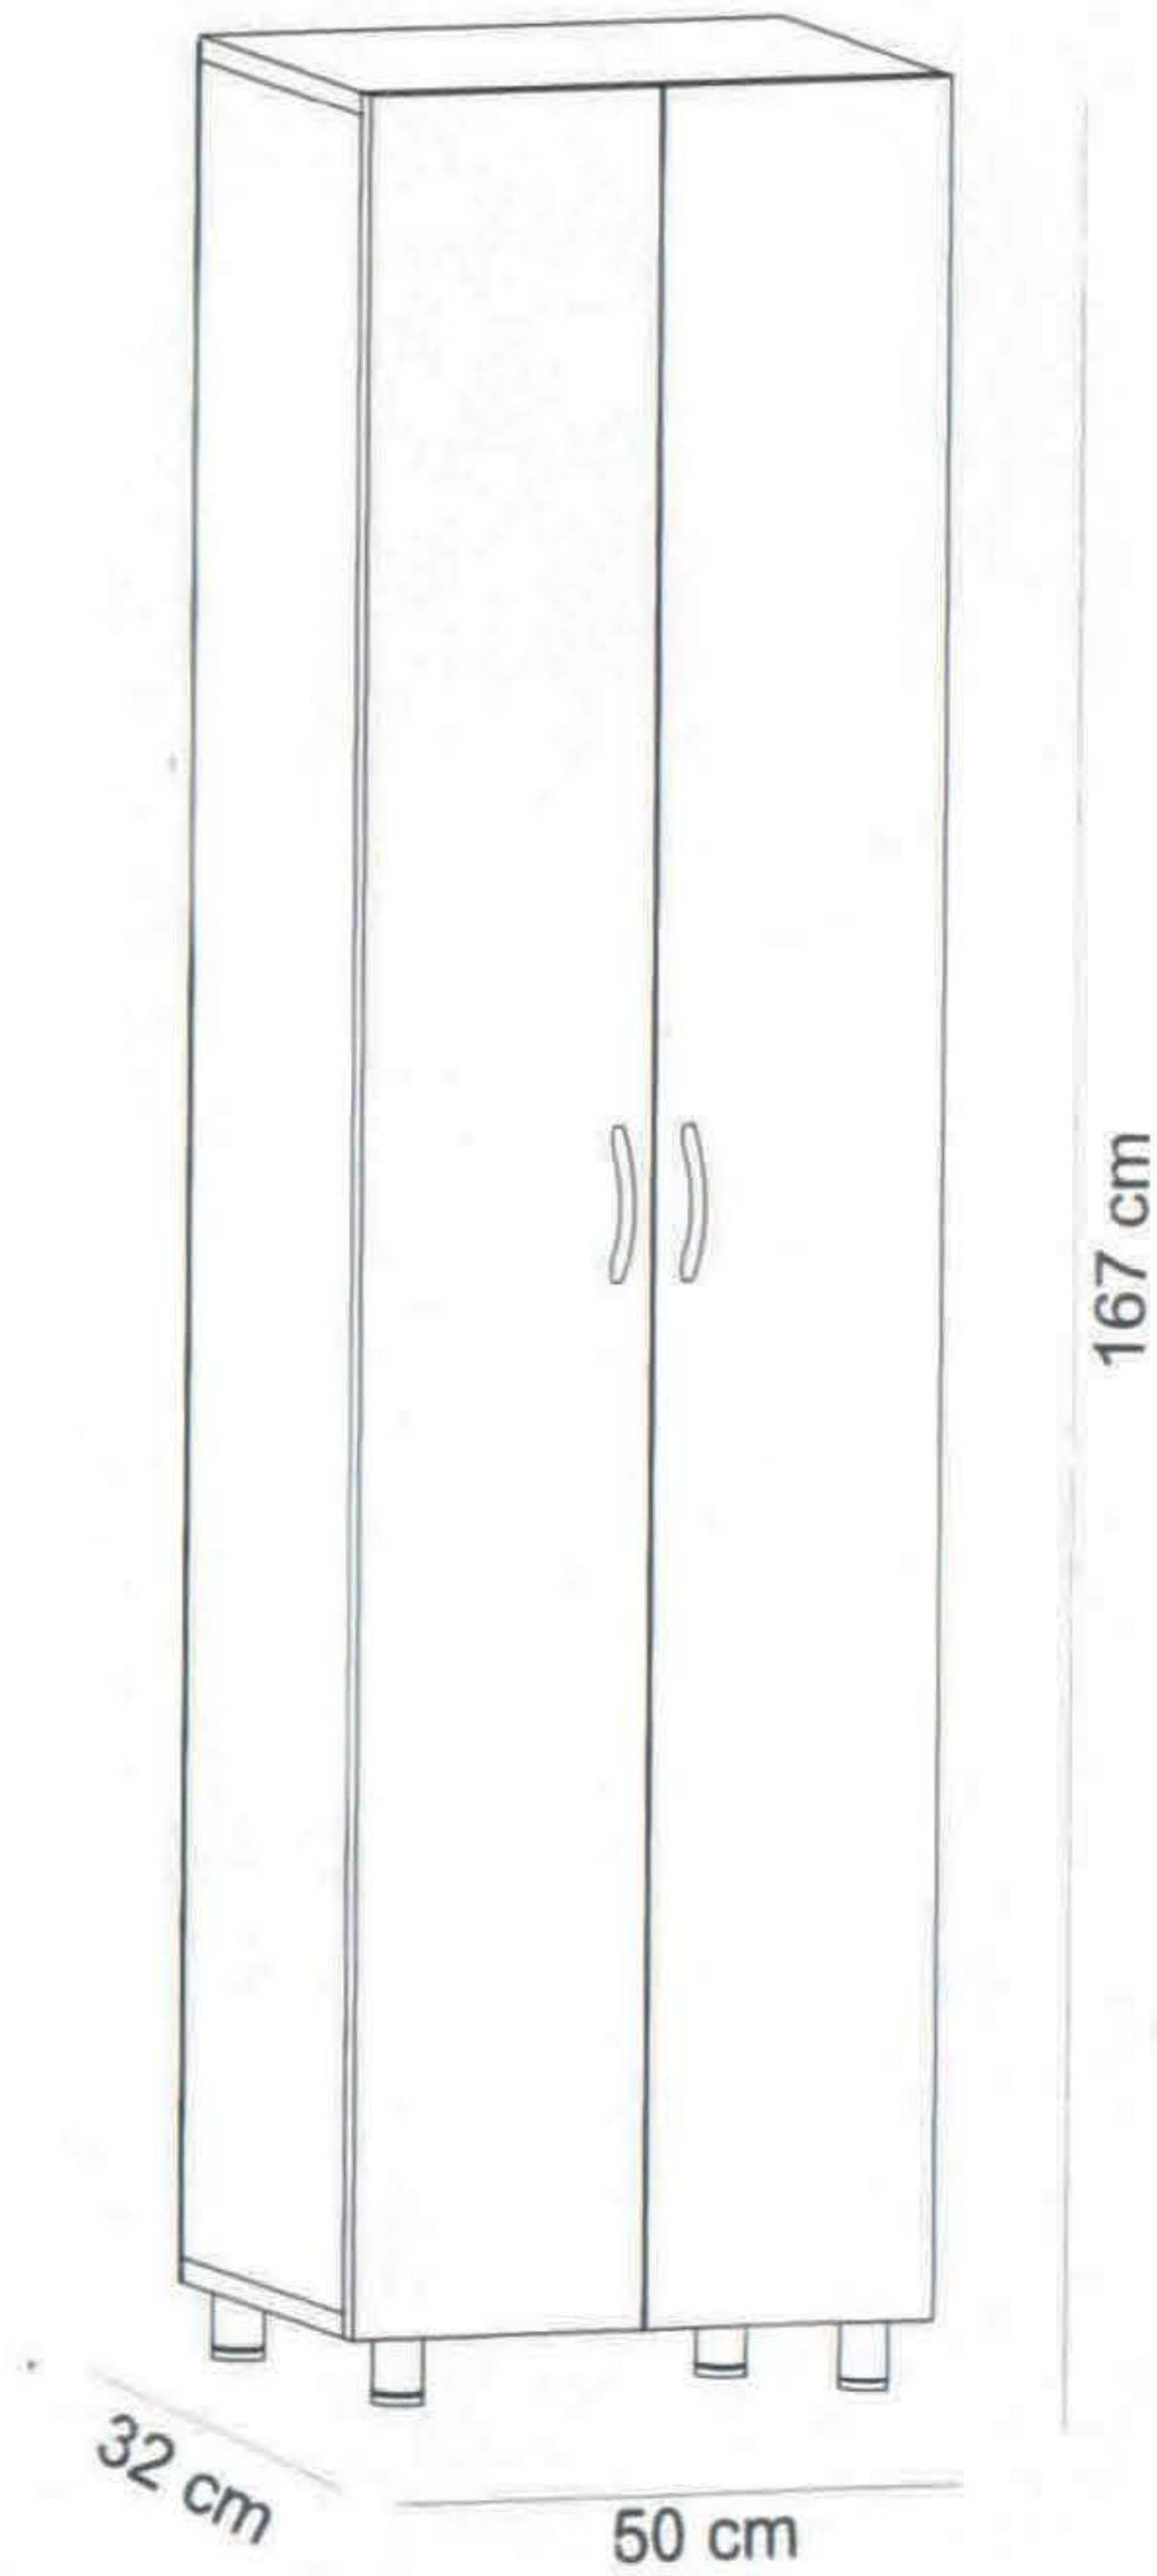

## Assembly and User Manuel

This module must be assembled by two persons.

## 2 Doors 8 Shelves Cabinet

K1  8x	A  8x	V  Ø3,5x18 32x	M  4x	R  24x	T  4x	E  4x	O  2x	C  40x	
AL  1x	N  4x	B  4x							

1

2

3

8

9