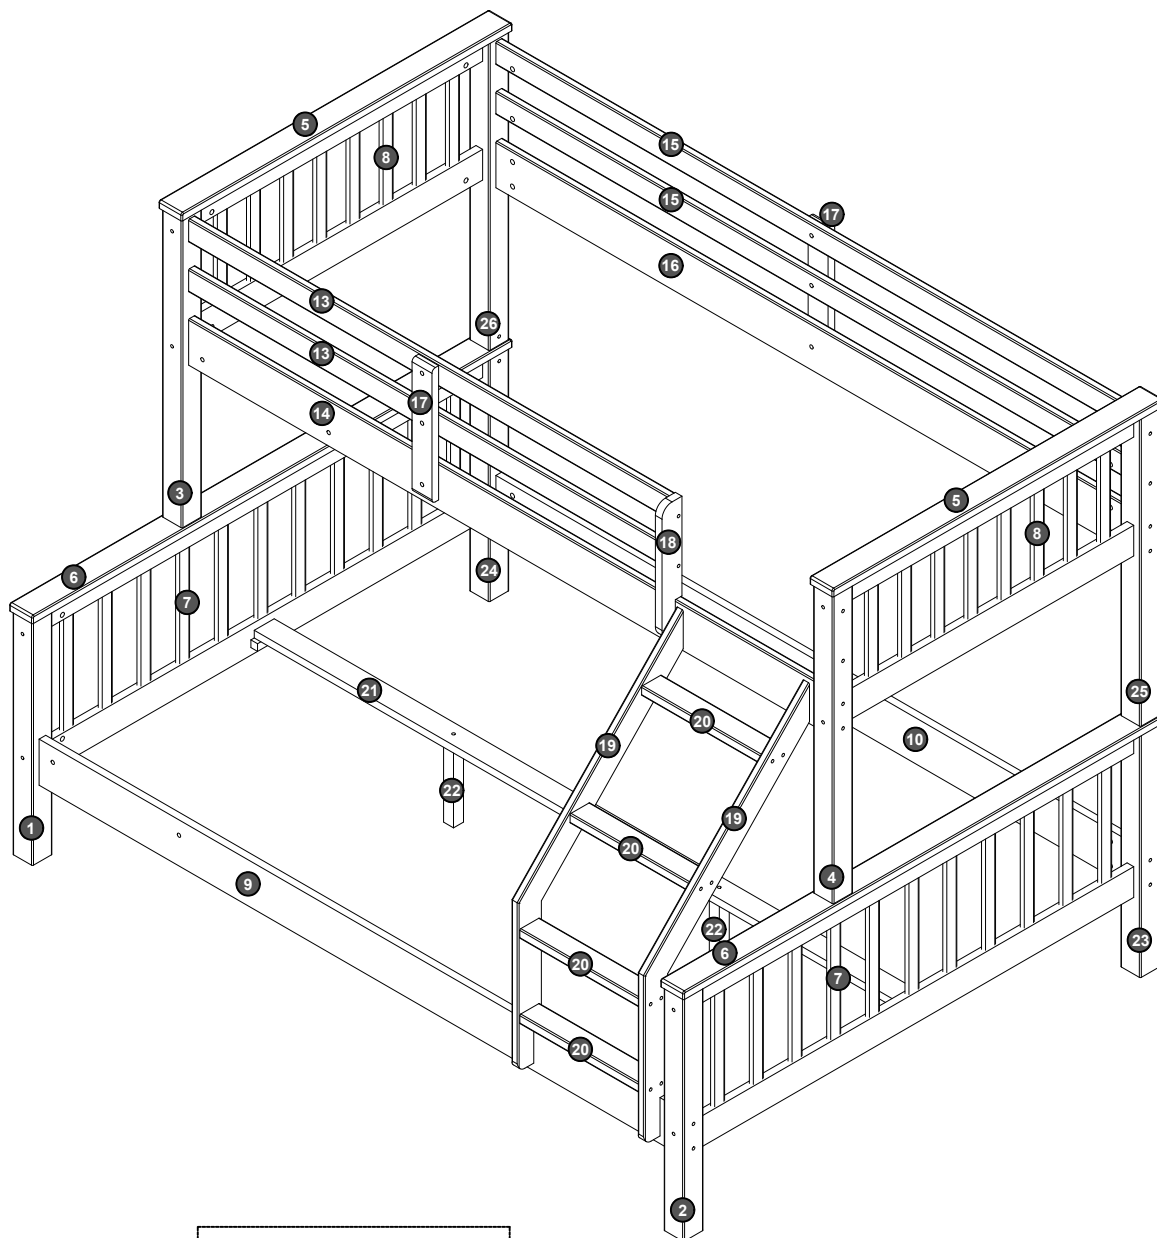

ASSEMBLE INSTRUCTION

VERSION:211123

OPTION A

OPTION B

WARNING

TOP BUNKS AND ELEVATED BEDS ARE
DANGEROUS AND ARE NOT RECOMMENDED
FOR CHILDREN UNDER THE AGE OF 7.

MAX WEIGHT: 100KGS / SINGLE LAYER

1 / 7

x2

(A)		Ø6x90mm	16 pcs
(H)		Ø10x13mm	16 pcs
(L)		Ø8x40mm	16 pcs
(B)		Ø6x65mm	14 pcs

(S)		M6x50mm	16 pcs
-----	---	---------	--------

(A)		Ø6x90mm	8 pcs
(H)		Ø10x13mm	8 pcs

(A)		Ø6x90mm	14 pcs
(H)		Ø10x13mm	16 pcs
(C)		Ø6x55mm	2 pcs
(L)		Ø8x40mm	8 pcs
(D)		Ø6x25mm	6 pcs
(N)			7 pcs
(T)		Ø6x45mm	1 pcs

(F)	 Ø8x25mm	4 pcs
(J)	 Ø12x90mm	2 pcs
(K)	 Ø20x40mm	2 pcs
(G)	 Ø8x30mm	2 pcs
(O)		2 pcs

(E)	 Ø6x30mm	4 pcs
(M)	 Ø4.2x30mm	2 pcs

(M)	↑	Ø4.2x30mm	60 pcs
-----	---	-----------	--------