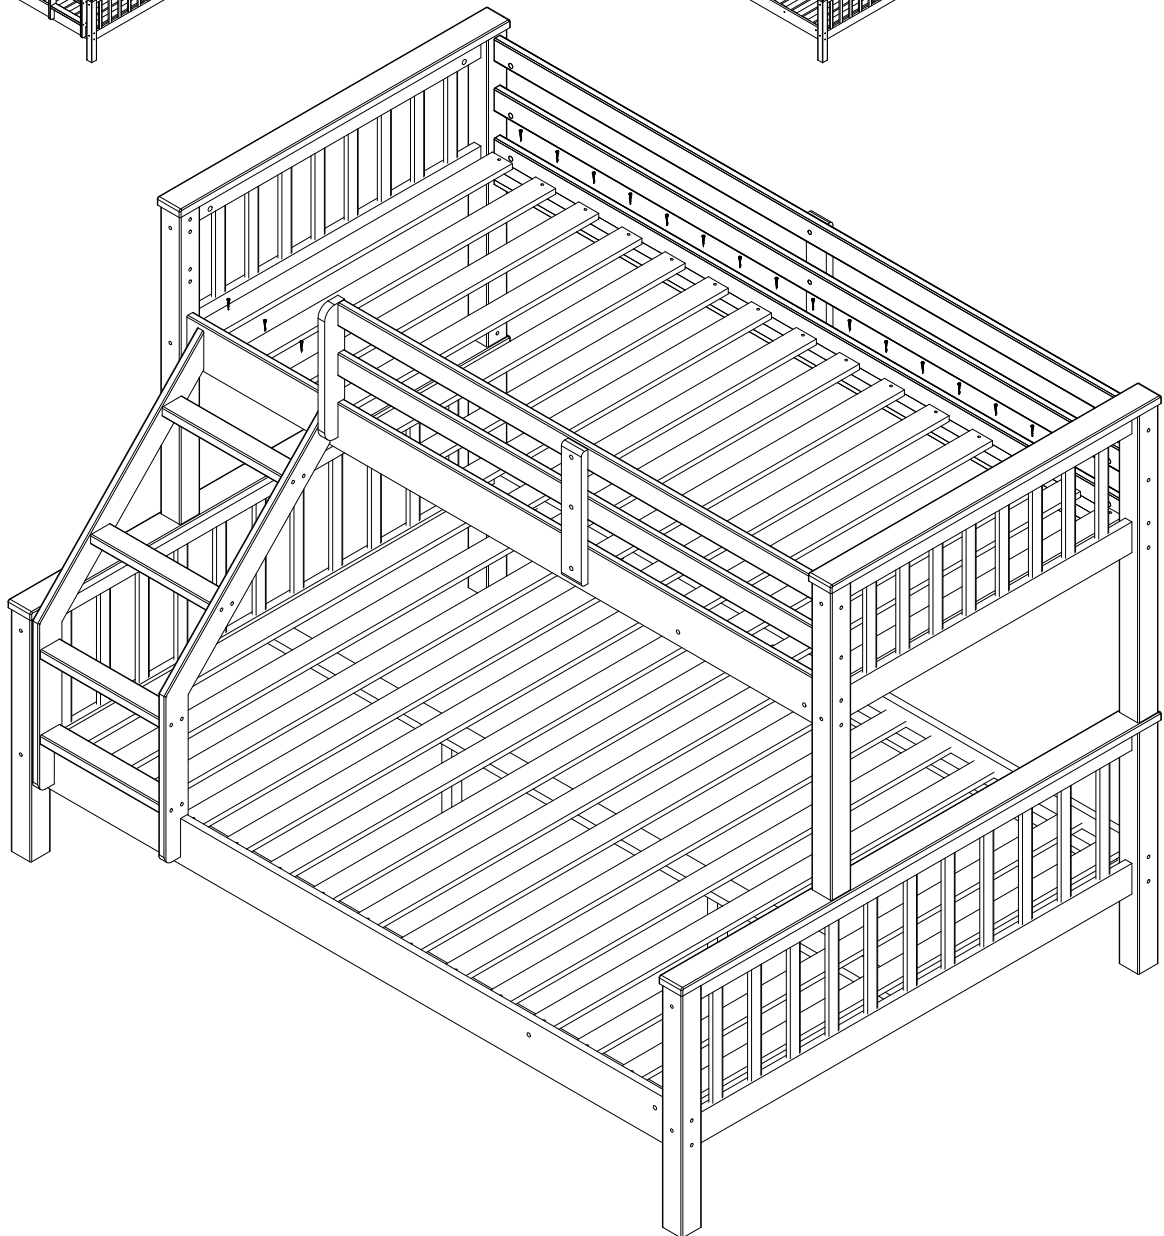

ASSEMBLE INSTRUCTION

VERSION:211123

OPTION A

OPTION B

WARNING

TOP BUNKS AND ELEVATED BEDS ARE
DANGEROUS AND ARE NOT RECOMMENDED
FOR CHILDREN UNDER THE AGE OF 7.

MAX WEIGHT: 100KGS / SINGLE LAYER

1 / 7

x2

(A)		Ø6x90mm	16 pcs
(H)		Ø10x13mm	16 pcs
(L)		Ø8x40mm	16 pcs
(B)		Ø6x65mm	14 pcs

(S)		M6x50mm	16 pcs
-----	---	---------	--------

(A)		Ø6x90mm	8 pcs
(H)		Ø10x13mm	8 pcs

(A)		Ø6x90mm	14 pcs
(H)		Ø10x13mm	16 pcs
(C)		Ø6x55mm	2 pcs
(L)		Ø8x40mm	8 pcs
(D)		Ø6x25mm	6 pcs
(N)			7 pcs
(T)		Ø6x45mm	1 pcs

(F)	 Ø8x25mm	4 pcs
(J)	 Ø12x90mm	2 pcs
(K)	 Ø20x40mm	2 pcs
(G)	 Ø8x30mm	2 pcs
(O)		2 pcs

(E)	 Ø6x30mm	4 pcs
(M)	 Ø4.2x30mm	2 pcs

(M)	↑	Ø4.2x30mm	60 pcs
-----	---	-----------	--------