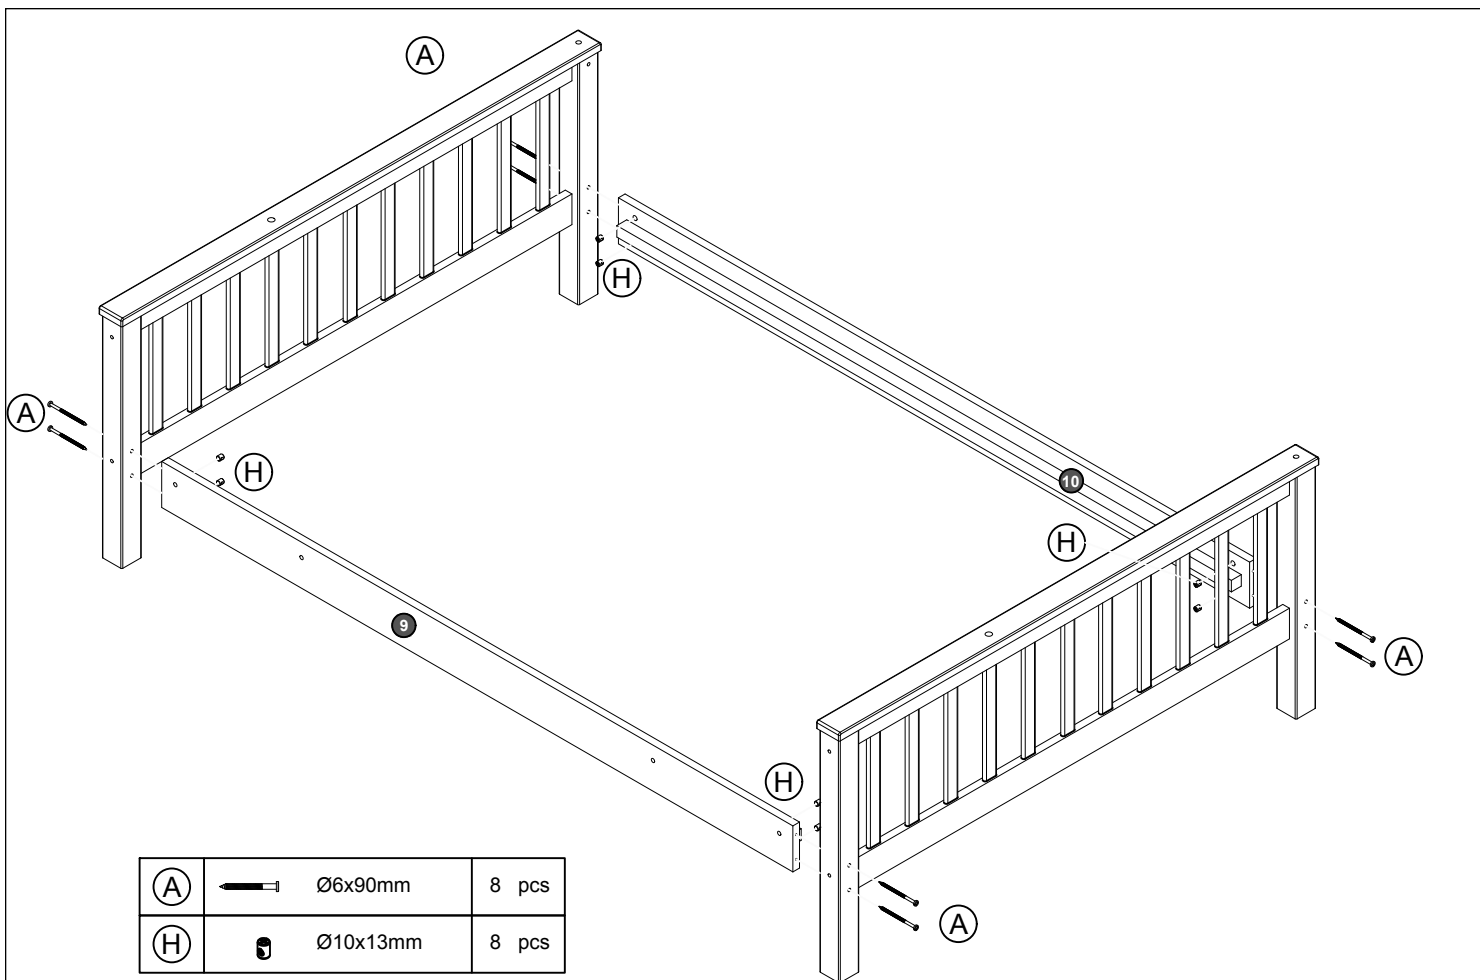

ASSEMBLE INSTRUCTION

VERSION:211123

OPTION A

OPTION B

WARNING

TOP BUNKS AND ELEVATED BEDS ARE
DANGEROUS AND ARE NOT RECOMMENDED
FOR CHILDREN UNDER THE AGE OF 7.

MAX WEIGHT: 100KGS / SINGLE LAYER

1 / 7

x2

(A)		Ø6x90mm	16 pcs
(H)		Ø10x13mm	16 pcs
(L)		Ø8x40mm	16 pcs
(B)		Ø6x65mm	14 pcs

(S)		M6x50mm	16 pcs
-----	---	---------	--------

(A)		Ø6x90mm	8 pcs
(H)		Ø10x13mm	8 pcs

(A)		Ø6x90mm	14 pcs
(H)		Ø10x13mm	16 pcs
(C)		Ø6x55mm	2 pcs
(L)		Ø8x40mm	8 pcs
(D)		Ø6x25mm	6 pcs
(N)			7 pcs
(T)		Ø6x45mm	1 pcs

(F)	 Ø8x25mm	4 pcs
(J)	 Ø12x90mm	2 pcs
(K)	 Ø20x40mm	2 pcs
(G)	 Ø8x30mm	2 pcs
(O)		2 pcs

(E)	 Ø6x30mm	4 pcs
(M)	 Ø4.2x30mm	2 pcs

(M)	↑	Ø4.2x30mm	60 pcs
-----	---	-----------	--------