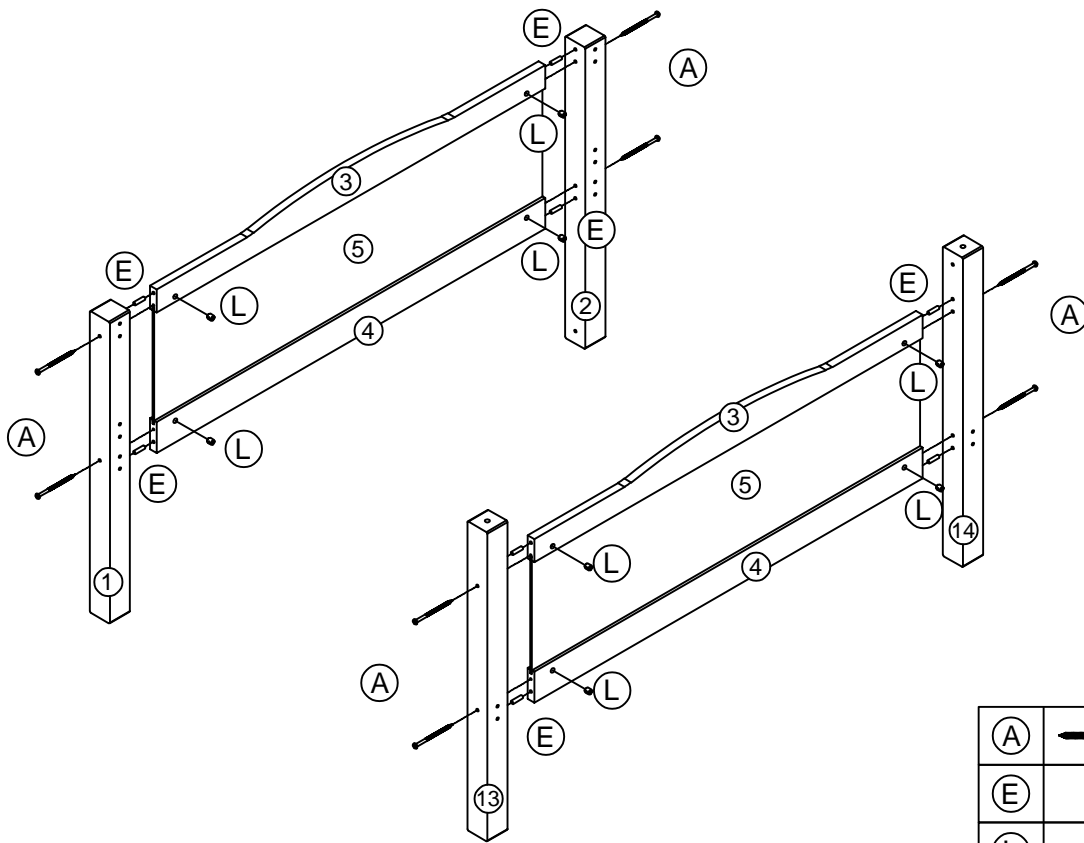

ASSEMBLE INSTRUCTION

VERSION:211113

OPTION A

OPTION B

WARNING

TOP BUNKS AND ELEVATED BEDS ARE
DANGEROUS AND ARE NOT RECOMMENDED
FOR CHILDREN UNDER THE AGE OF 7.

MAX WEIGHT: 100KGS / SINGLE LAYER

1 / 7

(A)		Ø6x80mm	16 pcs
(E)		Ø8x40mm	16 pcs
(L)		Ø10x13mm	16 pcs
(J)		M4	1 pcs

(A)		Ø6x80mm	14 pcs
(E)		Ø8x40mm	3 pcs
(G)		Ø6x50mm	6 pcs
(L)		Ø10x13mm	14 pcs
(J)		M4	1 pcs

(A)		Ø6x80mm	8 pcs
(L)		Ø10x13mm	8 pcs
(J)		M4	1 pcs