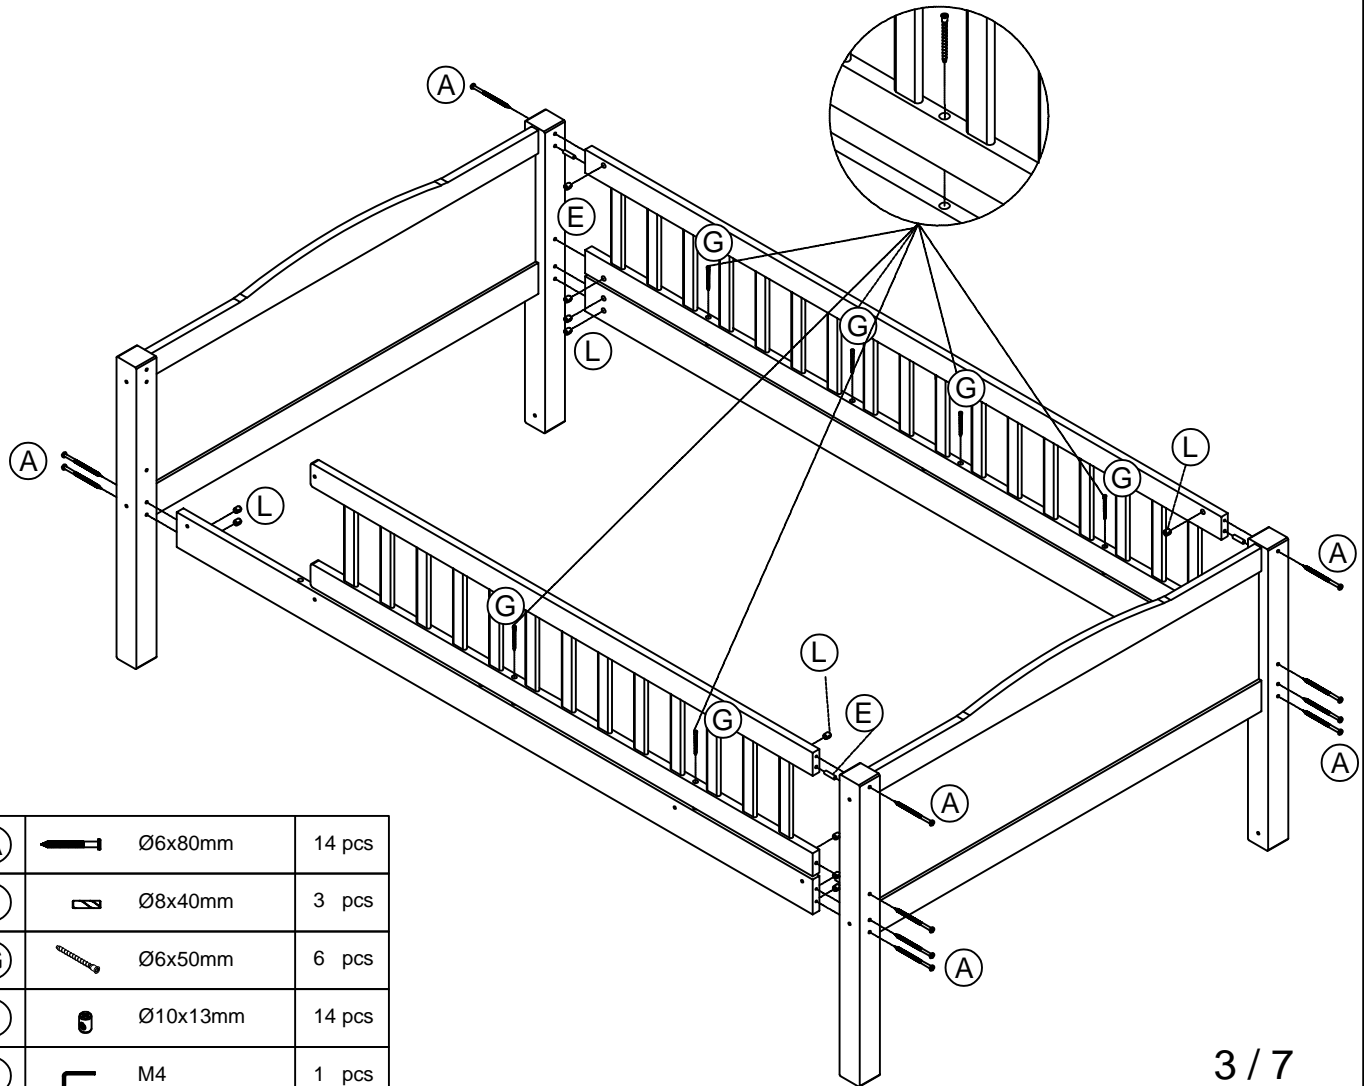

ASSEMBLE INSTRUCTION

VERSION:211113

OPTION A

OPTION B

WARNING

TOP BUNKS AND ELEVATED BEDS ARE
DANGEROUS AND ARE NOT RECOMMENDED
FOR CHILDREN UNDER THE AGE OF 7.

MAX WEIGHT: 100KGS / SINGLE LAYER

1 / 7

(A)		Ø6x80mm	16 pcs
(E)		Ø8x40mm	16 pcs
(L)		Ø10x13mm	16 pcs
(J)		M4	1 pcs

(A)		Ø6x80mm	14 pcs
(E)		Ø8x40mm	3 pcs
(G)		Ø6x50mm	6 pcs
(L)		Ø10x13mm	14 pcs
(J)		M4	1 pcs

(A)		Ø6x80mm	8 pcs
(L)		Ø10x13mm	8 pcs
(J)		M4	1 pcs