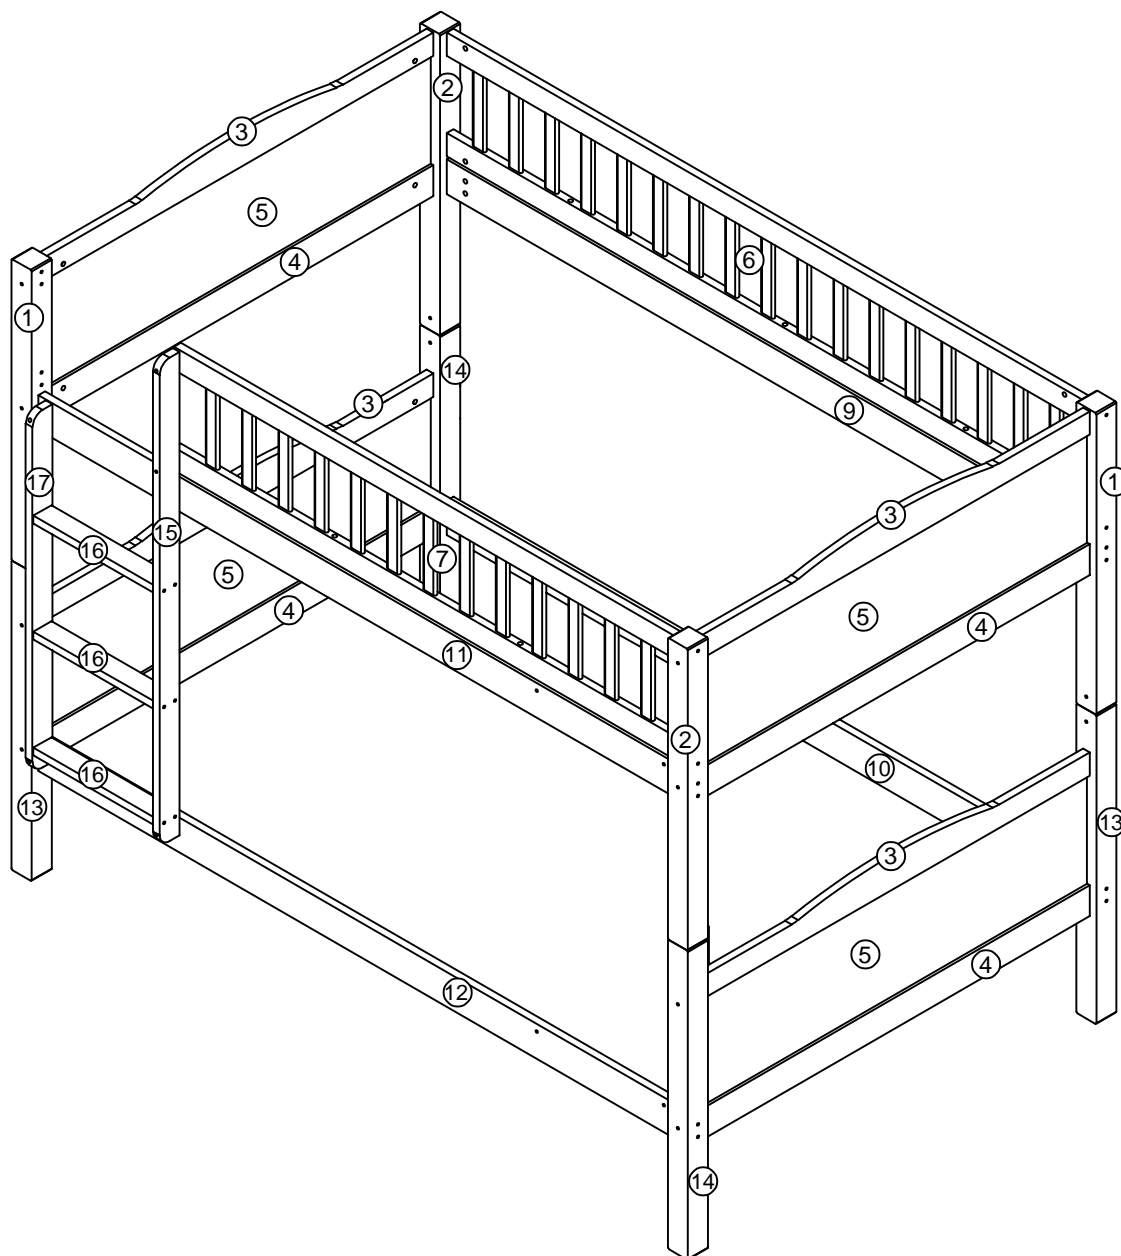

ASSEMBLE INSTRUCTION

VERSION:211113

OPTION A

OPTION B

WARNING

TOP BUNKS AND ELEVATED BEDS ARE
DANGEROUS AND ARE NOT RECOMMENDED
FOR CHILDREN UNDER THE AGE OF 7.

MAX WEIGHT: 100KGS / SINGLE LAYER

1 / 7

(A)		Ø6x80mm	16 pcs
(E)		Ø8x40mm	16 pcs
(L)		Ø10x13mm	16 pcs
(J)		M4	1 pcs

(A)		Ø6x80mm	14 pcs
(E)		Ø8x40mm	3 pcs
(G)		Ø6x50mm	6 pcs
(L)		Ø10x13mm	14 pcs
(J)		M4	1 pcs

(A)		Ø6x80mm	8 pcs
(L)		Ø10x13mm	8 pcs
(J)		M4	1 pcs