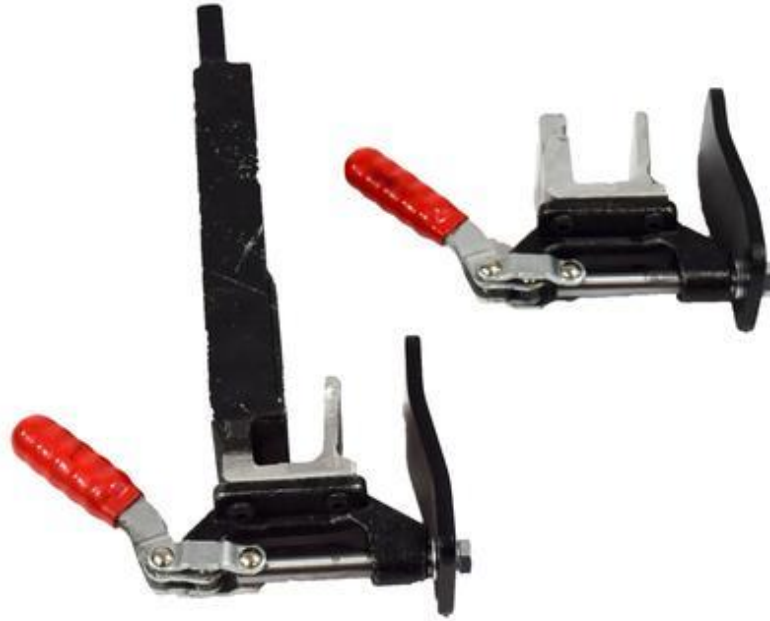

/ TO GO INFRASTRUCTURES INC.
927 GAUDETTE STREET
SAINT-JEAN-SUR-RICHELIEU, QUÉBEC
J3B 7S7 Canada

TOLL FREE

1 844.2GO.2014

/ INFO@DECKTOGO.COM

Union Clamp Clip

SKU	842315046348	842315046379	8423150463629
Dimensions	UNION CLAMP	6" DROP DOWN	8" DROP DOWN
Weight	2.5 lbs	2.6 lbs	2.8 lbs

Load Capacity	200 lb
Material	Aluminium 6063
Color/paint	Black
Link to website	(Click here)
Description	Perfect for a slim catwalk or a smaller custom deck piece. This is also a good accessory for irregular shapes or triangular shapes. We also use the union clamp clip in a drop-down, when the 1'x4' decks are used as modular stage stairs. It is best to use the clamp on. The clamp on drop-down is available in 8".