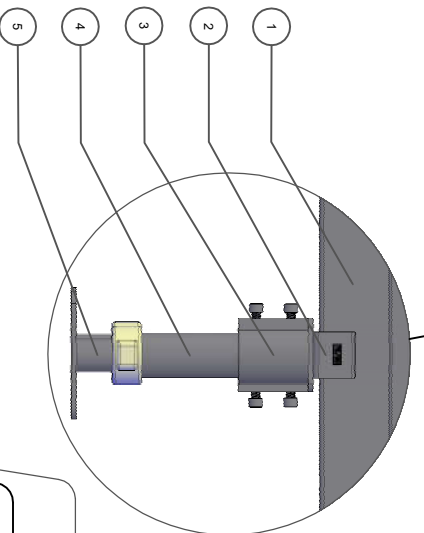

- 1
- 2
- 3
- 4
- 5

DO NOT MEASURE		MAINTENANCE: Aluminium 12 standard Deck	
THE DIMENSIONS ARE IN INCHES	SCALE	MANUFACTURER	LEARN SCHAFFNER
REMOVE CUTTING EDGES	DATE	REVISION	2017/06/08
TITLE	PROJECT	TILE	CASSETTE DECK TILE
XXX	XXX	STRUCTURAL	CELANA DECK TILE
XXX	XXX	DRAWING NUMBER	XXX