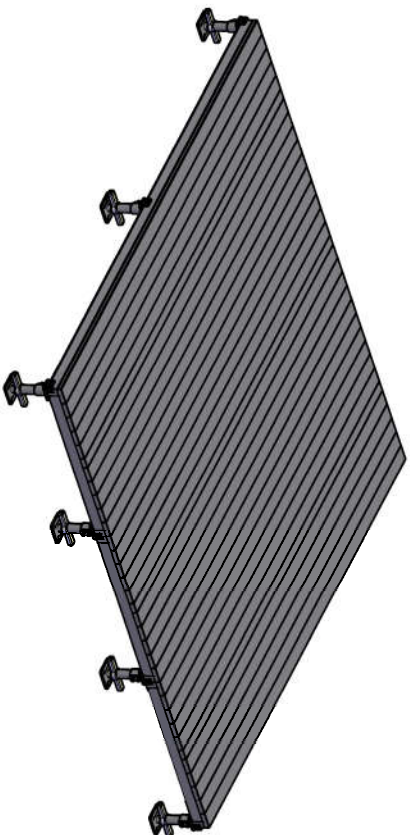

EXAMPLE OF CASSETTE DECK WITH CLIP ON LEG BRACKETS, STANDARD LEGS AND ADJUSTMENT JACKS

- 1 CASSETTE DECK TILE 4X12
- 2 UNION CLIP
- 3 CLIP ON LEG BRACKET
- 4 ALUMINIUM LEG 8"
- 5 ADJUSTMENT JACK 6"

*Adjustment jack must remain inside leg for a minimum of 2"

- 1
- 2
- 3
- 4
- 5

DO NOT MEASURE		MAINTENANCE: Aluminium 12 standard Deck	
THE DIMENSIONS ARE IN INCHES	SCALE	MANUFACTURER	LEARN SCHAFFNER
REMOVE CUTTING EDGES	DATE	REVISION	2017/06/08
TITLE	PROJECT	TILE	CASSETTE DECK TILE
XXX	XXX	STRUCTURAL	CELANA DECK TILE
XXX	XXX	DRAWING NUMBER	XXX