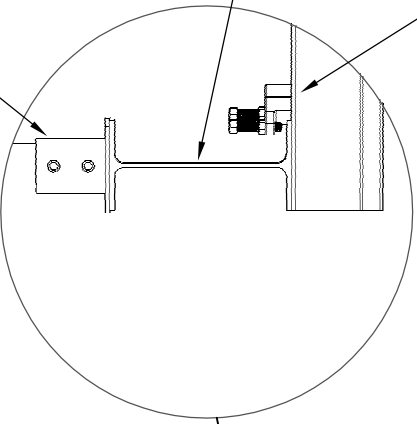

COMPATIBLE ACCESSORIES

4 3 2 1

BEAM CLAMP - SKU : 842315022632

H BEAMS 8"x4"

AVAILABLE LENGHT

RAW @ 10	GALVANIZED @ 12
4' - SKU : 842315053230	842315053148
6' - SKU : 842315053247	842315053155
8' - SKU : 842315053254	842315053162
10' - SKU : 84315053261	842315053179
12' - SKU : 842315053278	842315053186
14' - SKU : 842315053285	842315053193
16' - SKU : 842315053292	842315053209
18' - SKU : 842315053308	842315053216
20' - SKU : 842315053315	842315053223

TECHNO METAL POST P1

TECHNO METAL POST HEAD OFFICE

1700 Rue Sellakwe
Theford Mines QC G6G 8B2
Canada

Phone : 418 332-2139
Toll free : 1 877 332-2139
Fax : 418 332-4339

DO NOT MEASURE	SCALE	MADE IN	DATE
THE DIMENSIONS ARE IN INCHES	2017/06/08	CANADIAN	2017/06/08
REMOVE CUTTING EDGES	TITLE	STRUCUTURAL CEDAR DECK TILE	XXX
XXX	DATE	DRAWING NUMBER	XXX

4 3 2 1