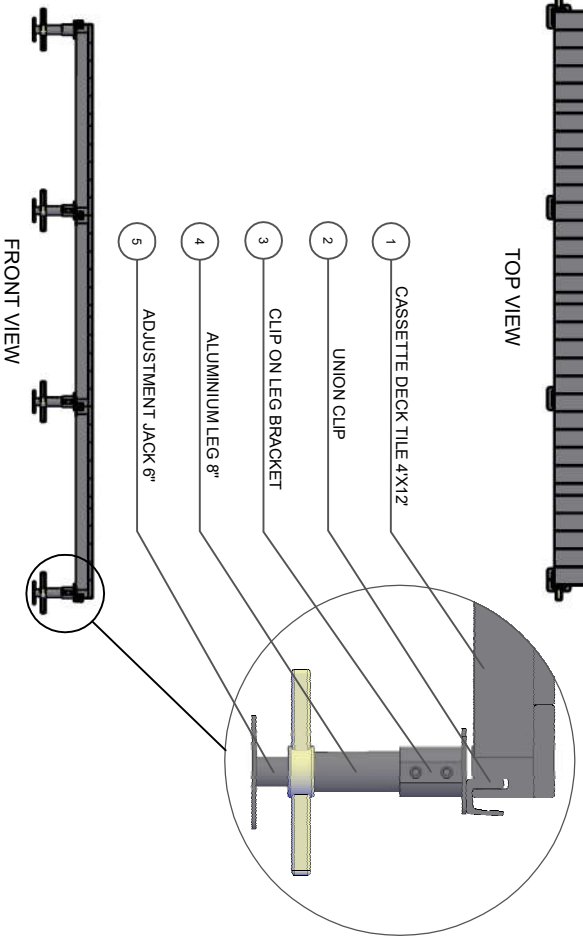

TOP VIEW

FRONT VIEW

- 1 CASSETTE DECK TILE 4X12
- 2 UNION CLIP
- 3 CLIP ON LEG BRACKET
- 4 ALUMINIUM LEG 8"
- 5 ADJUSTMENT JACK 6"