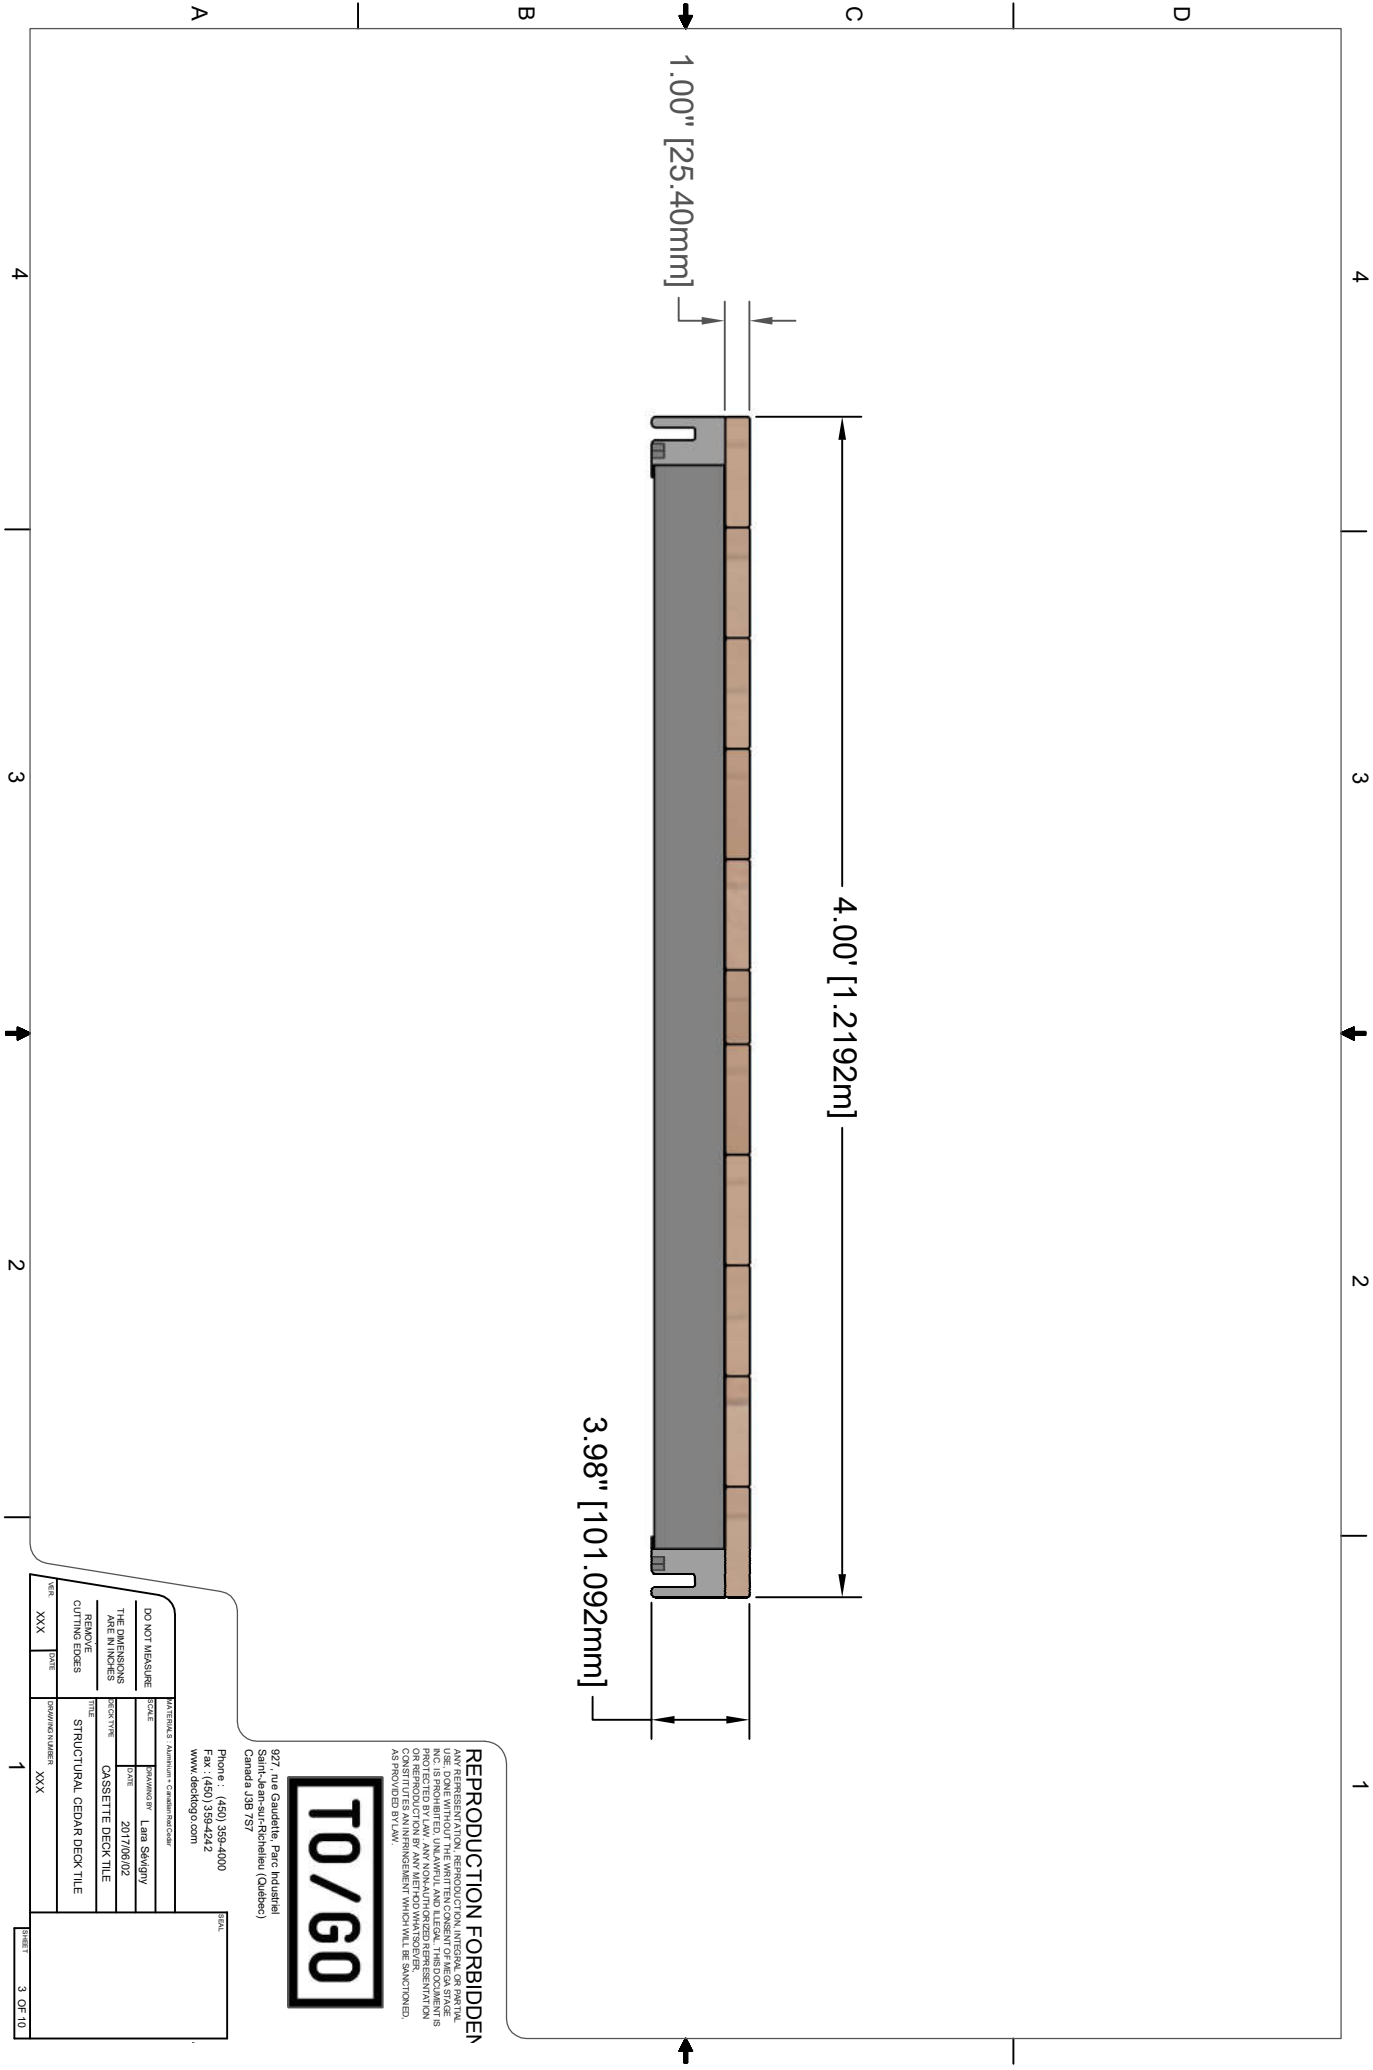

3.98" [101.092mm]

4.00' [1.2192m]

1.00" [25.40mm]

927, rue Gaudette, Parc Industriel
Saint-Jean-sur-Richelieu (Québec)
Canada J3B 7S7
Phone : (450) 368-4000
Fax : (450) 320-2924
www.deckgo.com

DO NOT MEASURE		MAINTIENEZ L'Altitude d'installation	
THE DIMENSIONS ARE IN INCHES	THE DIMENSIONS ARE EN INCHES	SCALE	PROCHAINEMENT
REMOVE CUTTING EDGES	REMOUEZ LES BORDS DE COUPE	DATE	PROCHAINEMENT
STRUCTURAL CERAMIC TILE	STRUCTUREL CERAMIC TILE	DATE	PROCHAINEMENT
XXX	XXX	DATE	PROCHAINEMENT