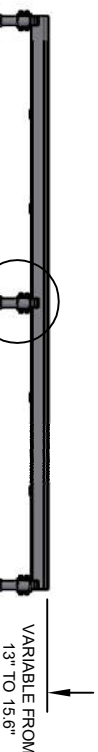

SIDE VIEW

*Adjustment jack must remain inside leg for a minimum of 2"