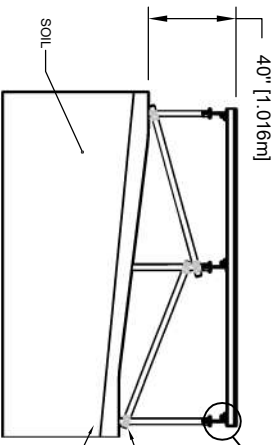

EXAMPLE OF CASSETTE DECK WITH H BEAMS, FLANGES AND TECHNO METAL POSTS P1 FREE STANDING

- 1 BEAM CLAMP
- 2 CASSETTE DECK TILE 4X12
- 3 H BEAM 8"X4" 20' LONG