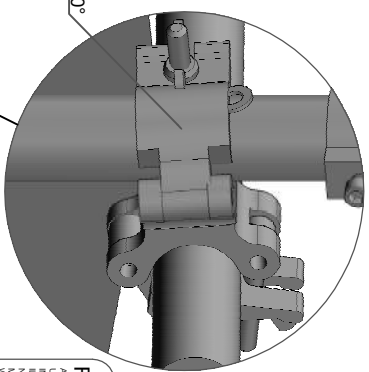

EXAMPLE OF CASSETTE DECK WITH H BEAMS, FLANGES AND TECHNO METAL POSTS P1 FREE STANDING

- 1 BEAM CLAMP
- 2 CASSETTE DECK TILE 4X12
- 3 H BEAM 8"X4" 20' LONG

- 4 FLANGE
- 5 CHEESEBOROUGH 90°

OPTIONAL STABILITY BRACES

HELICAL PILES P1 TECHNO METAL POST NEED TO BE INSTALLED BY AUTHORIZED DEALER FOR REGIONS WHERE THE GROUND FREEZES, PILES MUST BE INSTALLED DEEP ENOUGH TO CLEAR FREEZE.

DO NOT MEASURE THE DIMENSIONS AND INCHES REMOVE CUTTING EDGES	DATE	VERSION	REVISION NUMBER
CASSETTE DECK TILE	2017/06/08	1	XXX
STRUCTURAL CEDAR DECK TILE			XXX