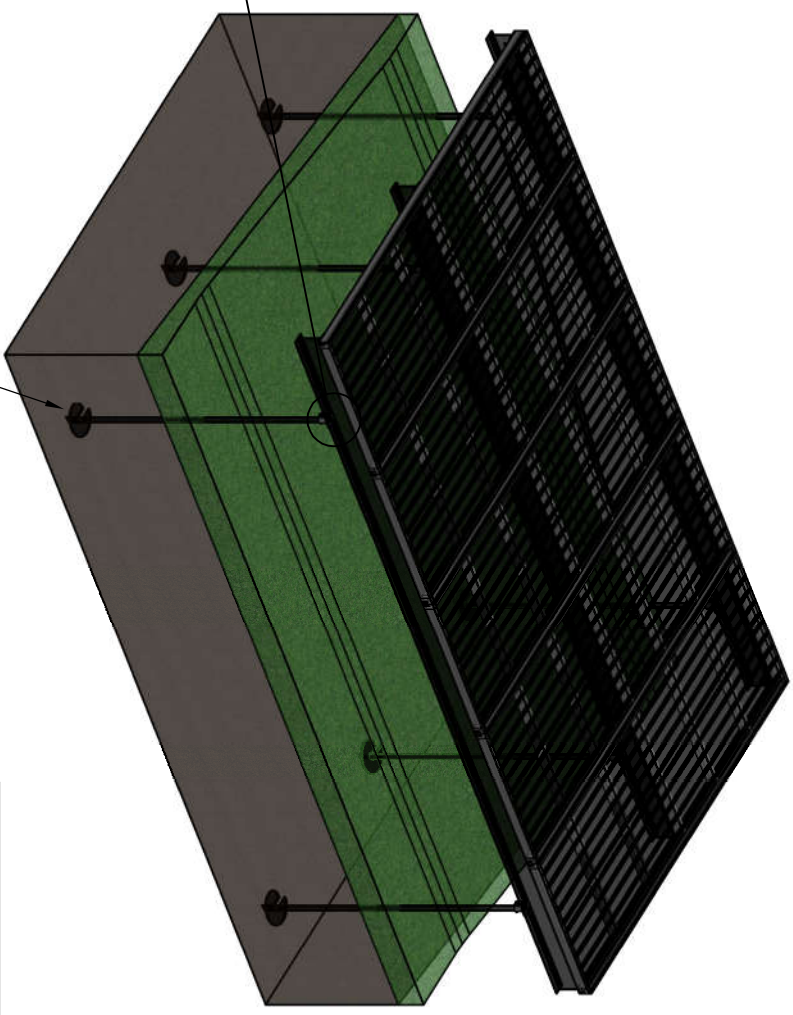

COMPATIBLE ACCESSORIES

4 3 2 1

BEAM CLAMP - SKU : 842315022632

H BEAMS 8"x4"

AVAILABLE LENGHT

RAW @ 10	GALVANIZED @ 12
4' - SKU : 842315053230	842315053148
6' - SKU : 842315053247	842315053155
8' - SKU : 842315053254	842315053162
10' - SKU : 84315053261	842315053179
12' - SKU : 842315053278	842315053186
14' - SKU : 842315053285	842315053193
16' - SKU : 842315053292	842315053209
18' - SKU : 842315053308	842315053216
20' - SKU : 842315053315	842315053223

TECHNO METAL POST P1

TECHNO METAL POST HEAD OFFICE

1700 Rue Sellakwe
Theford Mines QC G6G 8B2
Canada

Phone : 418 332-2139
Toll free : 1 877 332-2139
Fax : 418 332-4339

DO NOT MEASURE	SCALE	MADE IN	DATE
THE DIMENSIONS ARE IN INCHES	2017/06/08	CANADIAN	2017/06/08
REMOVE CUTTING EDGES	TITLE	STRUCUTURAL CEDAR DECK TILE	XXX
XXX	DATE	DRAWING NUMBER	XXX

4 3 2 1