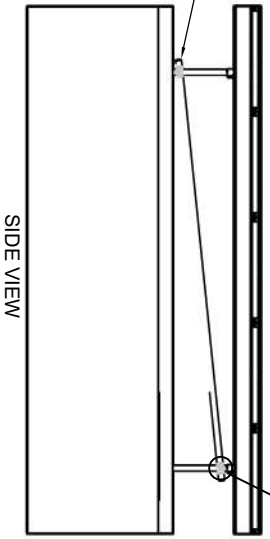

OPTIONAL STABILITY BRACES

HELICAL PILES P1 TECHNO METAL POST NEED TO BE INSTALLED BY AUTHORIZED DEALER FOR REGIONS WHERE THE GROUND FREEZES, PILES MUST BE INSTALLED DEEP ENOUGH TO CLEAR FREEZE.