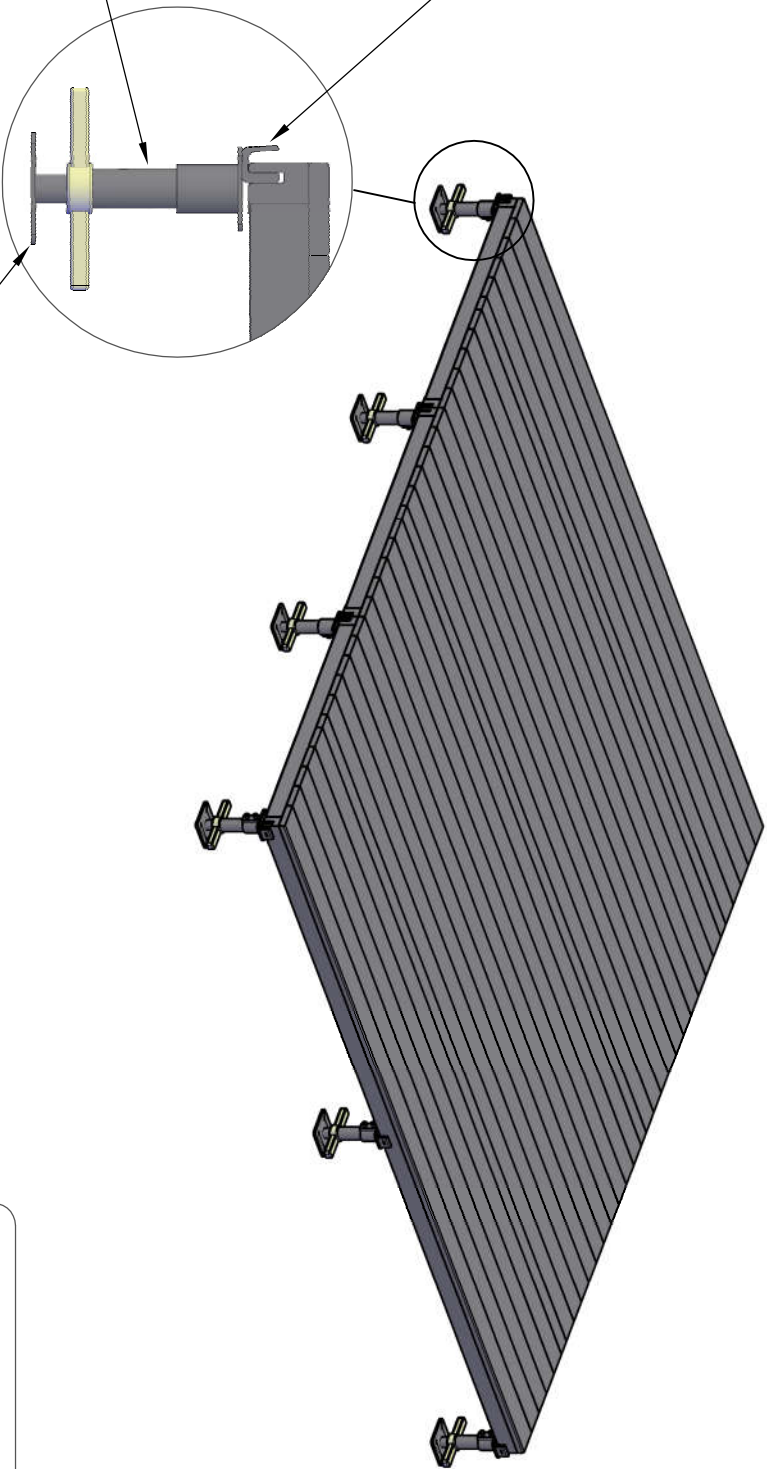

COMPATIBLE ACCESSORIES

CLIP ON LEG BRACKET - SKU : 842315053322

UNION CLIP - SKU : 842315020287

LEGS (STANDARD 1.9")

AVAILABLE LENGTH

- 8" - SKU : 842315020010
- 12" - SKU : 842315020027
- 16" - SKU : 842315020034
- 24" - SKU : 842315020041
- 32" - SKU : 842315020058
- 40" - SKU : 842315020065
- 48" - SKU : 842315020614
- 56" - SKU : 842315020362
- 64" - SKU : 842315020379

ADJUSTMENT JACKS

AVAILABLE LENGTH

- 6" - SKU : 842315020089
- 16" - SKU : 842315020096

*BRACES MANDATORY IF LEG OVER 24" ARE USED (1.69" TUBE)

AVAILABLE LENGTH

- 44" - SKU : 842315022618
- 54" - SKU : 842315022557
- 72" - SKU : 842315022625

DO NOT MEASURE	MADE IN CANADA	DATE	REV
THE DIMENSIONS ARE IN INCHES	MANUFACTURER	2017/06/08	1.0
REMOVE CUTTING EDGES	PRODUCT	CASSETTE DECK TILE	
	STRUCTURE	STRUCTURAL CEDAR DECK TILE	
DATE	PROJECT NUMBER	XXX	8 OF 10