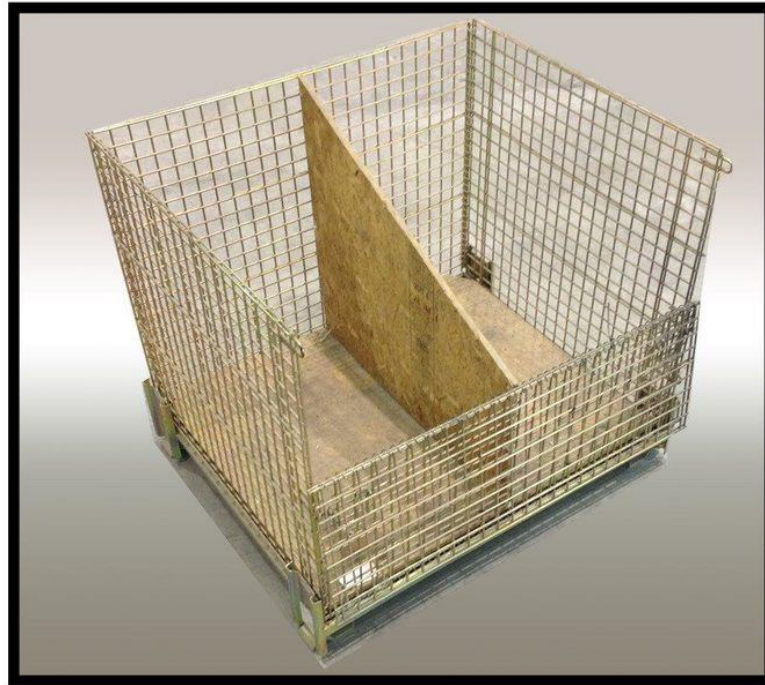

**Metal Grill Cage for Accessories**

SKU	842315003013
Dimensions	47" Wide x 39" Deep x 35" High
Weight	115 lbs
Load Capacity	2000 lbs
Material	Aluminium 6063
Used for	Storage and Shipping
Color/paint	Aluminium
Link to website	<a href="#">(Click here)</a>
Description	<p>Light and easy to use. Transport any accessories using the metal grill cage. This cage folds and stacks easily. DIVIDER NOT INCLUDED: You can build your own plywood divider. Comes silver or gold plated depending on available stocks at the time of the order.</p>