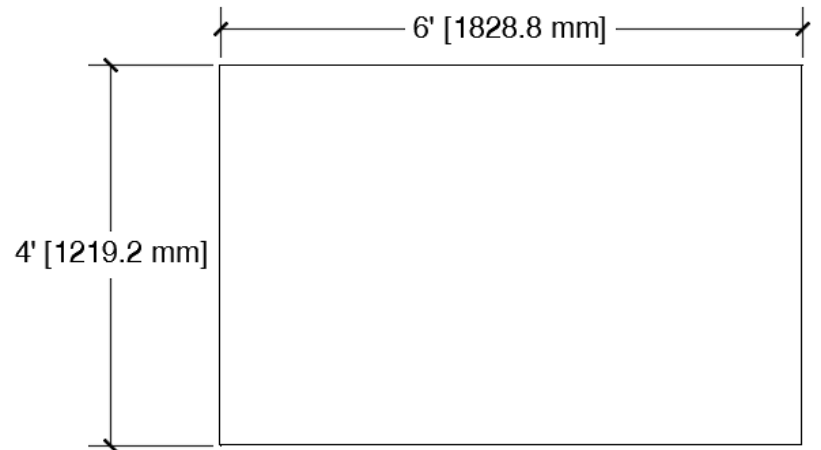

SKU	842315002566
Dimensions	4' x 6' x 3.7" 1219.2mm x 1828.8mm x 93.98mm
Weight	104.5 lbs - 47.4 kg
Load Capacity	100 lbs/sq.ft.
Material	Aluminium 6063 Hexagrip Plywood (outdoor grade)
Leveling	Threaded hole in each corner 3/8-16 or M10
Tool(s) needed	5/16" Allen key
Color/paint	Natural Mill Finish
Link to website	(Click here)
Description	The heavy duty premium deck series offers ratings from 100 lb/sqft to 300 lb/sqft. This is the ultimate product for stages, tiered seatings, heavy duty event floorings and rolling risers. The premium aluminium deck will not rust. This deck is very versatile, durable, safe and cost effective. Available in different sizes. This product utilizes our patented Union Clips. Roto locks are no longer needed. If you are looking for a cheaper solution, see our SB44LC deck module.