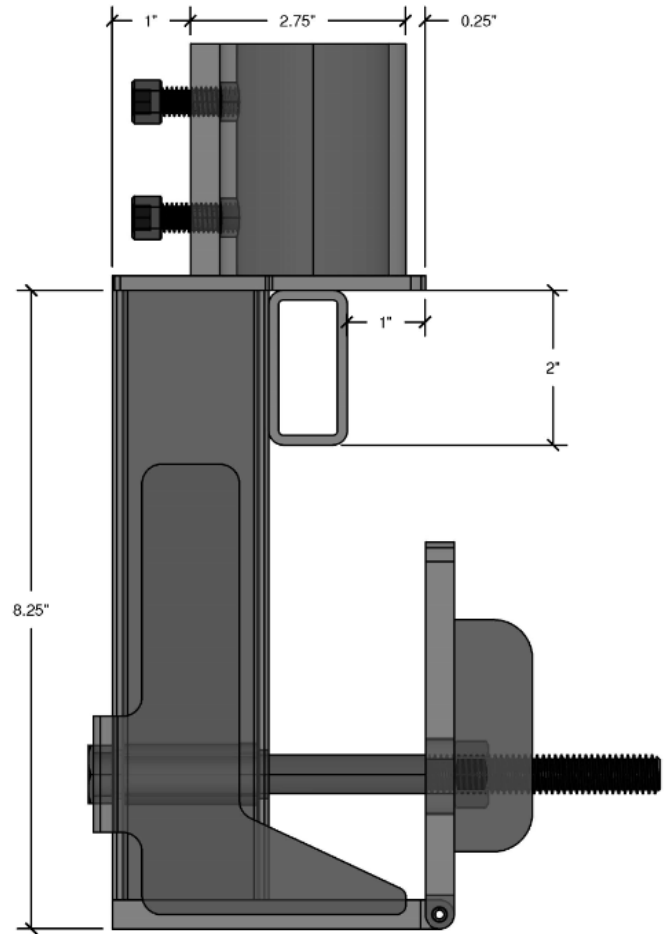

## Clamp on Flange

SKU	84215021017
Dimensions	Fits 1.9" tube diameter
Weight	4 lbs
Load Capacity	1600 lbs vertical
Material	Aluminum 6063
Color/paint	Black coated
Link to website	<a href="#">(Click here)</a>
Description	This is the perfect tool to create railing with standard 1.900 tubes. The bracket clips on to the deck and allows you to have a flange without the need to screw into the plywood core. Perfect for gala staircases, or whenever where you need slick tubular on edges. Also perfect for central hand rail on gala stairs or even to install a decor on the side of a stage, a boom for lighting... name it... this will work!