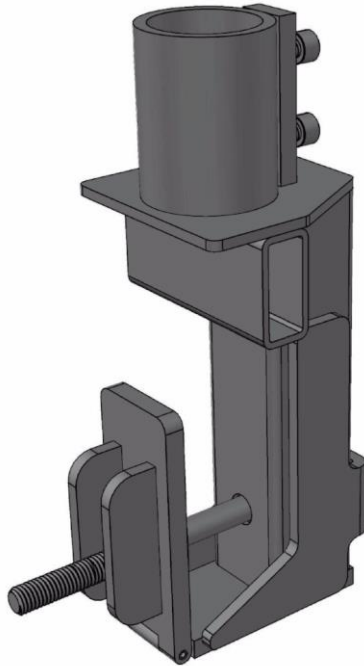

## Clamp on Flange

SKU	84215021017
Dimensions	Fits 1.9" tube diameter
Weight	4 lbs
Load Capacity	1600 lbs vertical
Material	Aluminum 6063
Color/paint	Black coated
Link to website	<a href="#">(Click here)</a>
Description	This is the perfect tool to create railing with standard 1.900 tubes. The bracket clips on to the deck and allows you to have a flange without the need to screw into the plywood core. Perfect for gala staircases, or whenever where you need slick tubular on edges. Also perfect for central hand rail on gala stairs or even to install a decor on the side of a stage, a boom for lighting... name it... this will work!