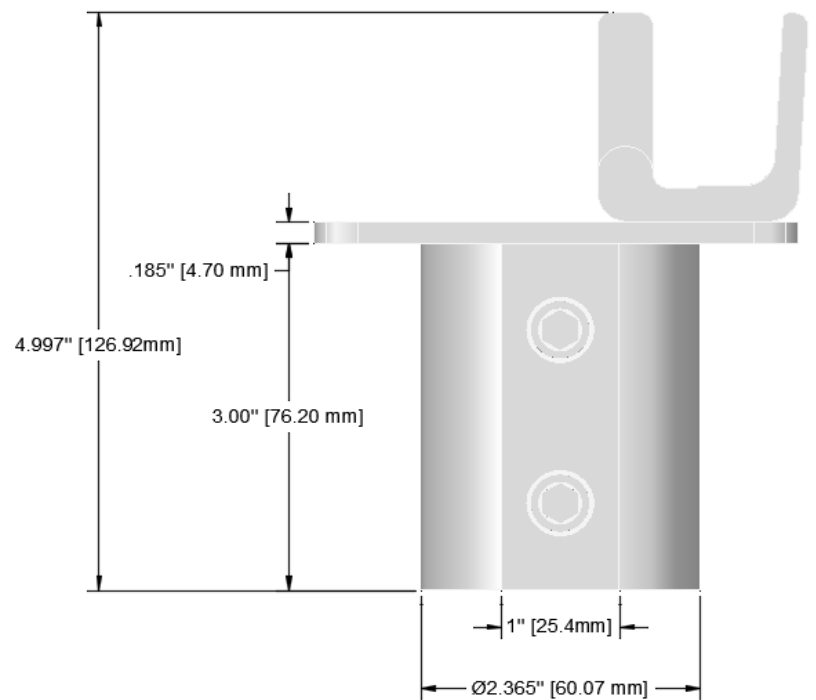

SKU	842315053346
Dimensions	6" x 4.115" x 4.997" 1828.8mm x 104.52mm x 126.92mm
Weight	1.7 lbs - 0.77 kg
Load Capacity	2000 lbs
Material	Aluminium 6063
Leveling	N/A
Tool(s) needed	5/16" Allen key
Color/paint	Natural Mill Finish
Link to website	(Click here)
Description	Allows you to create a leg anchor for any OL, SB and Cassette Deck system. Useful to add reinforcement. This can also be used with Helical pile and Cassette Deck to link the Pile to the Cassette Deck.