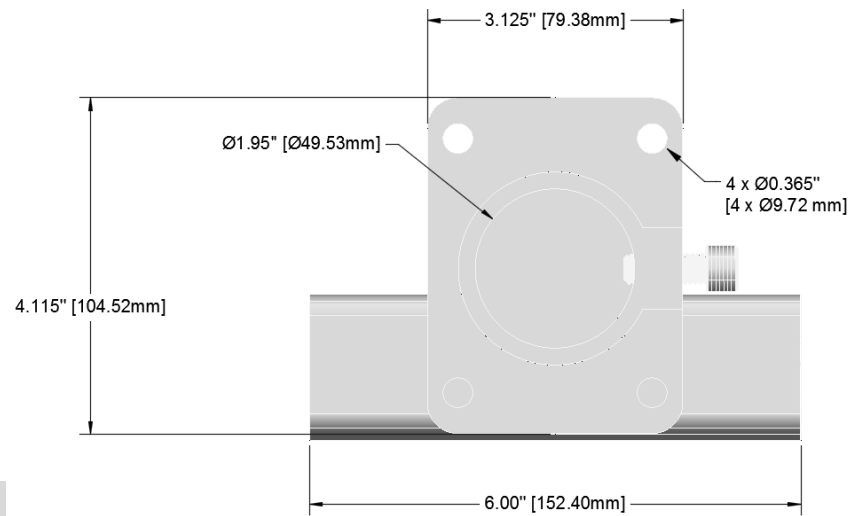

SKU	842315053346
Dimensions	6" x 4.115" x 4.997" 1828.8mm x 104.52mm x 126.92mm
Weight	1.7 lbs - 0.77 kg
Load Capacity	2000 lbs
Material	Aluminium 6063
Leveling	N/A
Tool(s) needed	5/16" Allen key
Color/paint	Natural Mill Finish
Link to website	(Click here)
Description	Allows you to create a leg anchor for any OL, SB and Cassette Deck system. Useful to add reinforcement. This can also be used with Helical pile and Cassette Deck to link the Pile to the Cassette Deck.