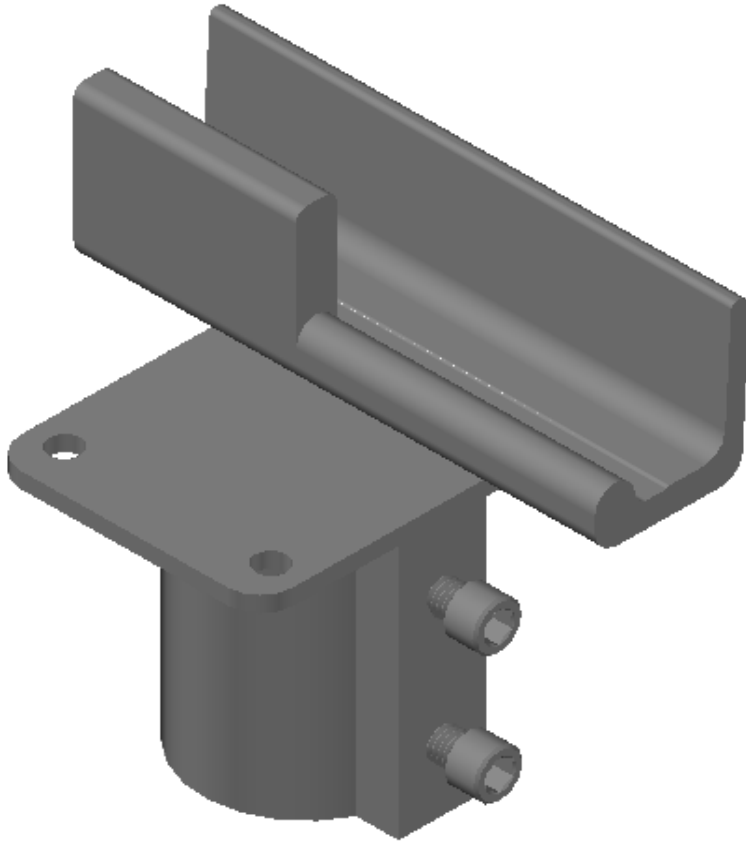

TO GO INFRACTURES INC.
927 GAUDETTE STREET
SAINT-JEAN-SUR-RICHELIEU, QUÉBEC
J3B 7S7 Canada

PHONE (01) 450.359.4000
TOLL FREE 1 844.2GO.2014
FAX (01) 450.359.4242

INFO@TOGOCORP.COM

CLIP ON LEG BRACKET QUAD

SKU	842315053346
Dimensions	6" x 4.115" x 4.997" 1828.8mm x 104.52mm x 126.92mm
Weight	1.7 lbs - 0.77 kg
Load Capacity	2000 lbs
Material	Aluminium 6063
Leveling	N/A
Tool(s) needed	5/16" Allen key
Color/paint	Natural Mill Finish
Link to website	(Click here)
Description	Allows you to create a leg anchor for any OL, SB and Cassette Deck system. Useful to add reinforcement. This can also be used with Helical pile and Cassette Deck to link the Pile to the Cassette Deck.