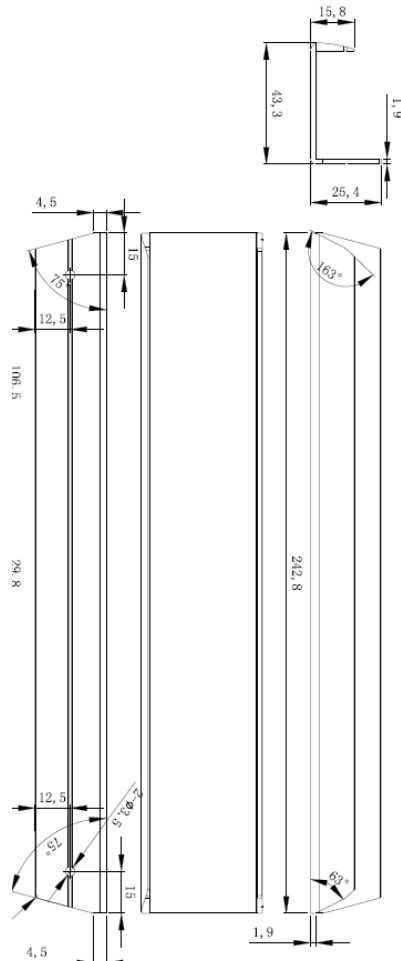

## Bleacher Plank End Cap

SKU	842315022656
Dimensions	242 mm X 43.3mm ( FOR 9.6" PLANKS)
Weight	3.3 oz
Material	Aluminum
Used for	Bleacher plank
Color/paint	Aluminum
Link to website	<a href="#">(Click here)</a>
Description	The end cap is the best accessory to give a nice finish to your bleacher built.